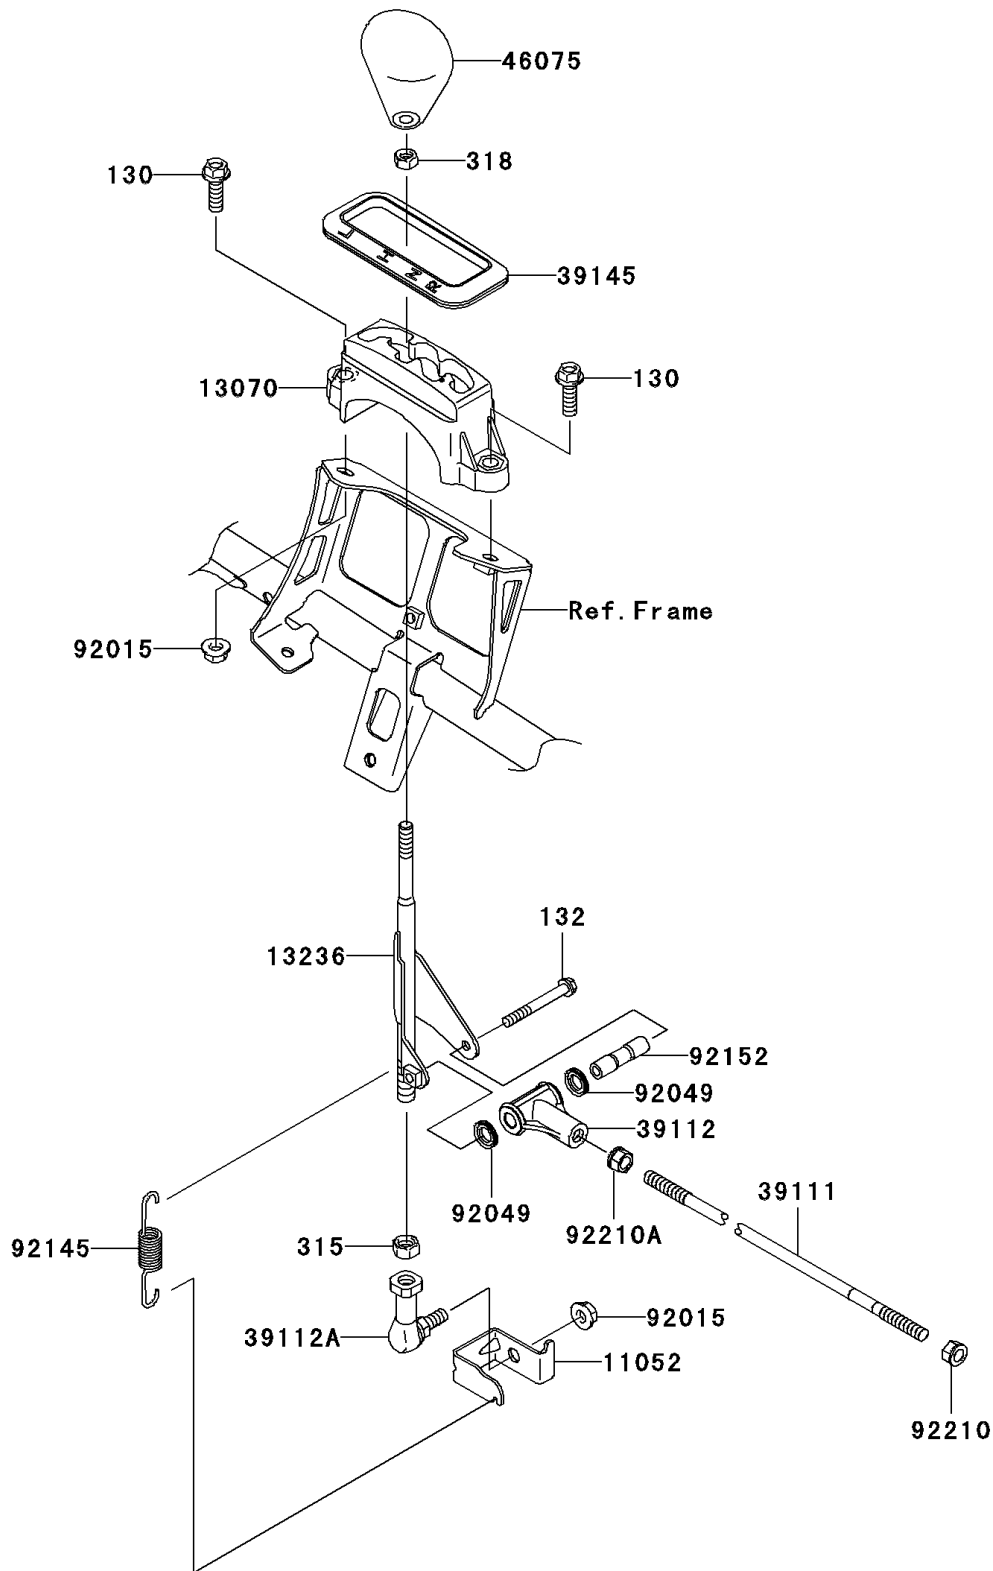

2008 Brute Force® 750 4x4i

PARTS DIAGRAM

Control

E7110

2008 Brute Force[®] 750 4x4i

PARTS LIST

Control

ITEM NAME

PART NUMBER

QUANTITY
