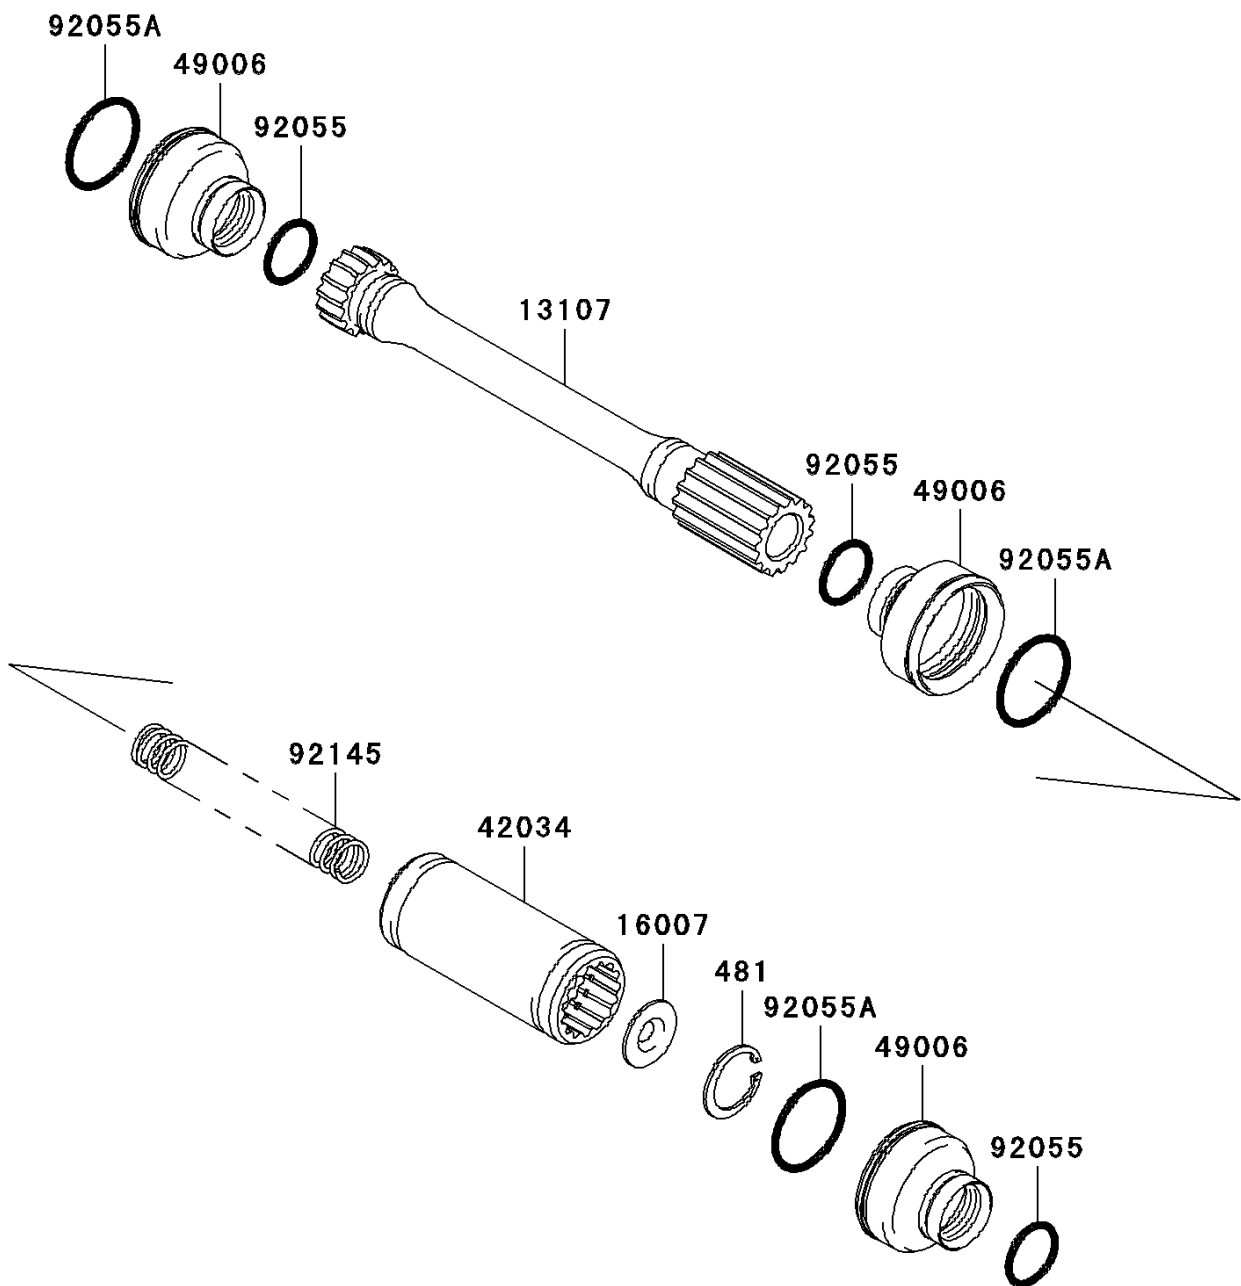

## PARTS DIAGRAM Drive Shaft-Propeller

E3135

## PARTS LIST

### Drive Shaft-Propeller

ITEM NAME	PART NUMBER	QUANTITY
-----------	-------------	----------

---