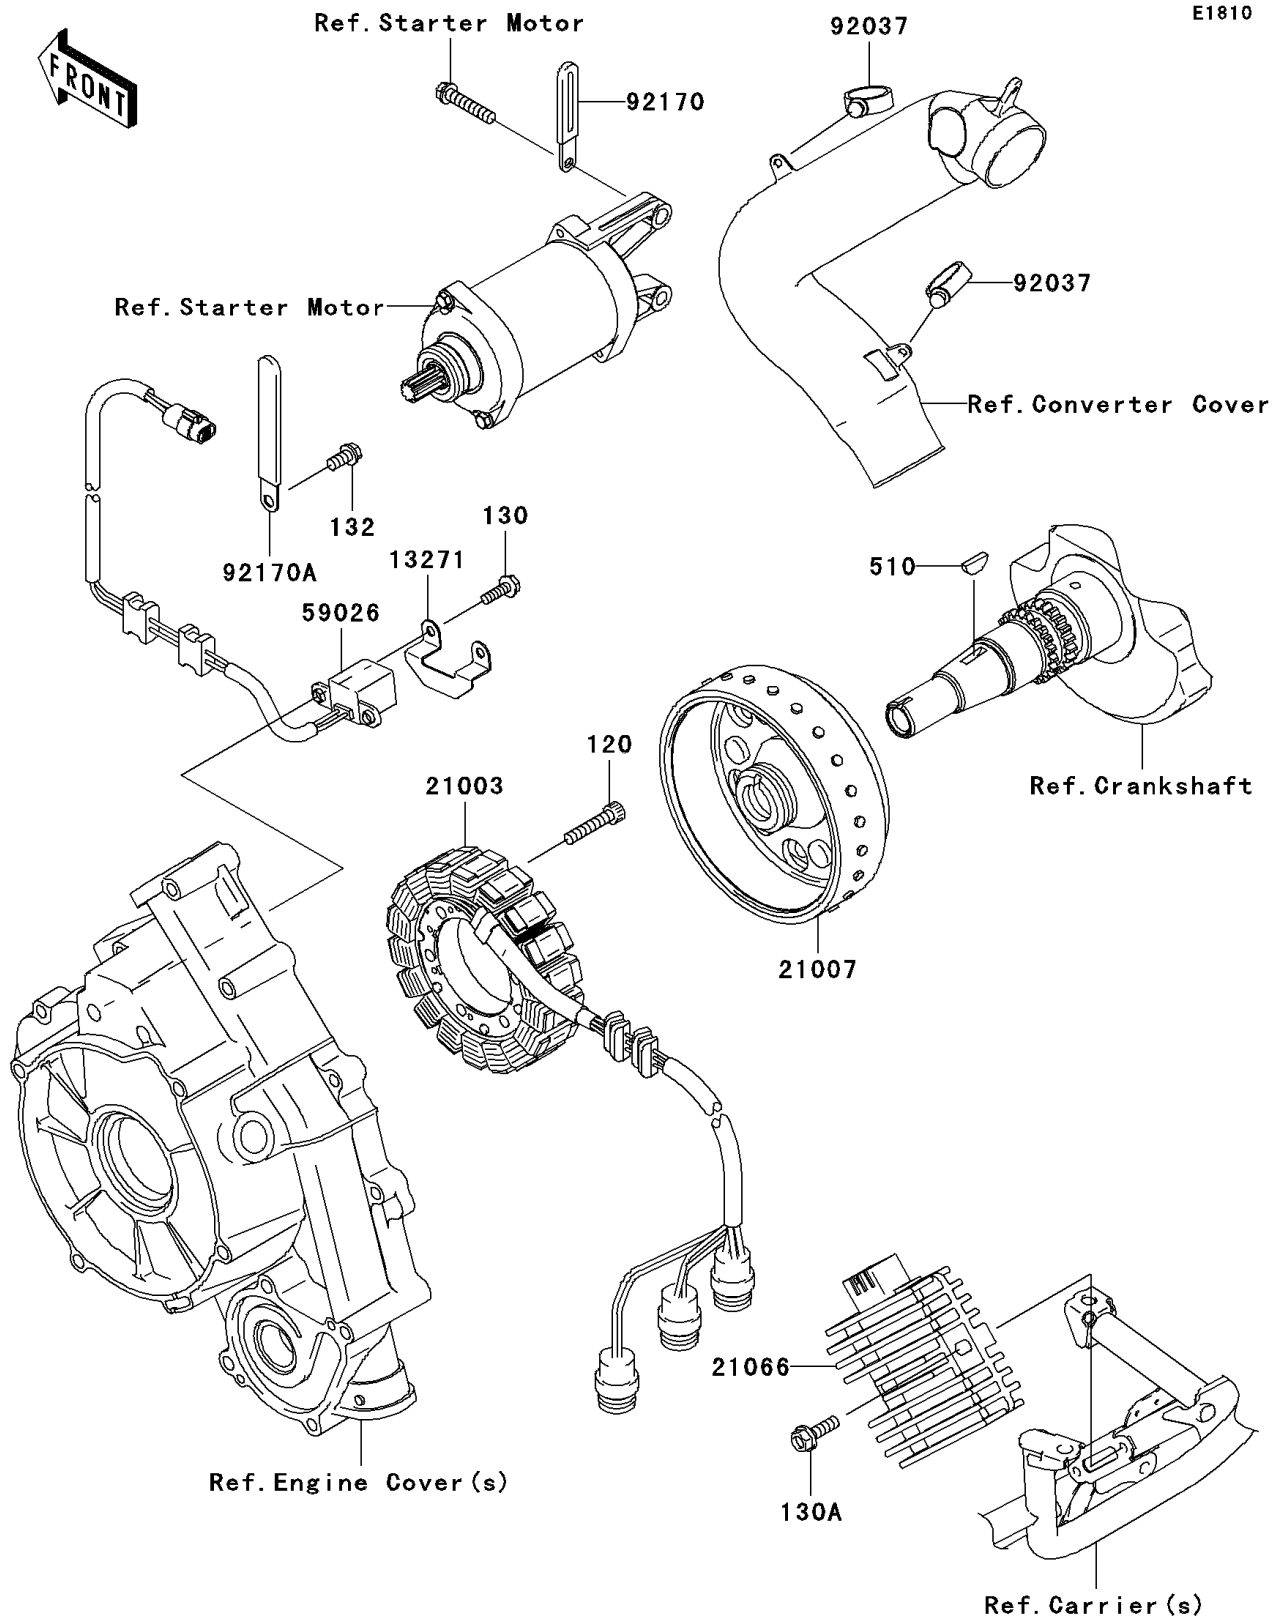

2010 Brute Force® 750 4x4i

PARTS DIAGRAM

Generator

2010 Brute Force® 750 4x4i

PARTS LIST

Generator

ITEM NAME	PART NUMBER	QUANTITY
BOLT-SOCKET,6X30 (Ref # 120)	120CB0630	3
BOLT-FLANGED,5X16 (Ref # 130)	130BA0516	2
BOLT-FLANGED,6X20 (Ref # 130A)	130BB0620	2
BOLT-FLANGED-SMALL,6X12 (Ref # 132)	132BD0612	1
KEY-WOODRUFF (Ref # 510)	510A4200	1
PLATE (Ref # 13271)	13271-1369	1
STATOR (Ref # 21003)	21003-0071	1
ROTOR (Ref # 21007)	21007-0111	1
REGULATOR-VOLTAGE (Ref # 21066)	21066-0030	1
COIL-PULSING (Ref # 59026)	59026-0005	1
CLAMP,HOSE (Ref # 92037)	92037-1827	2
CLAMP (Ref # 92170)	92170-1514	1
CLAMP (Ref # 92170A)	92170-1925	1