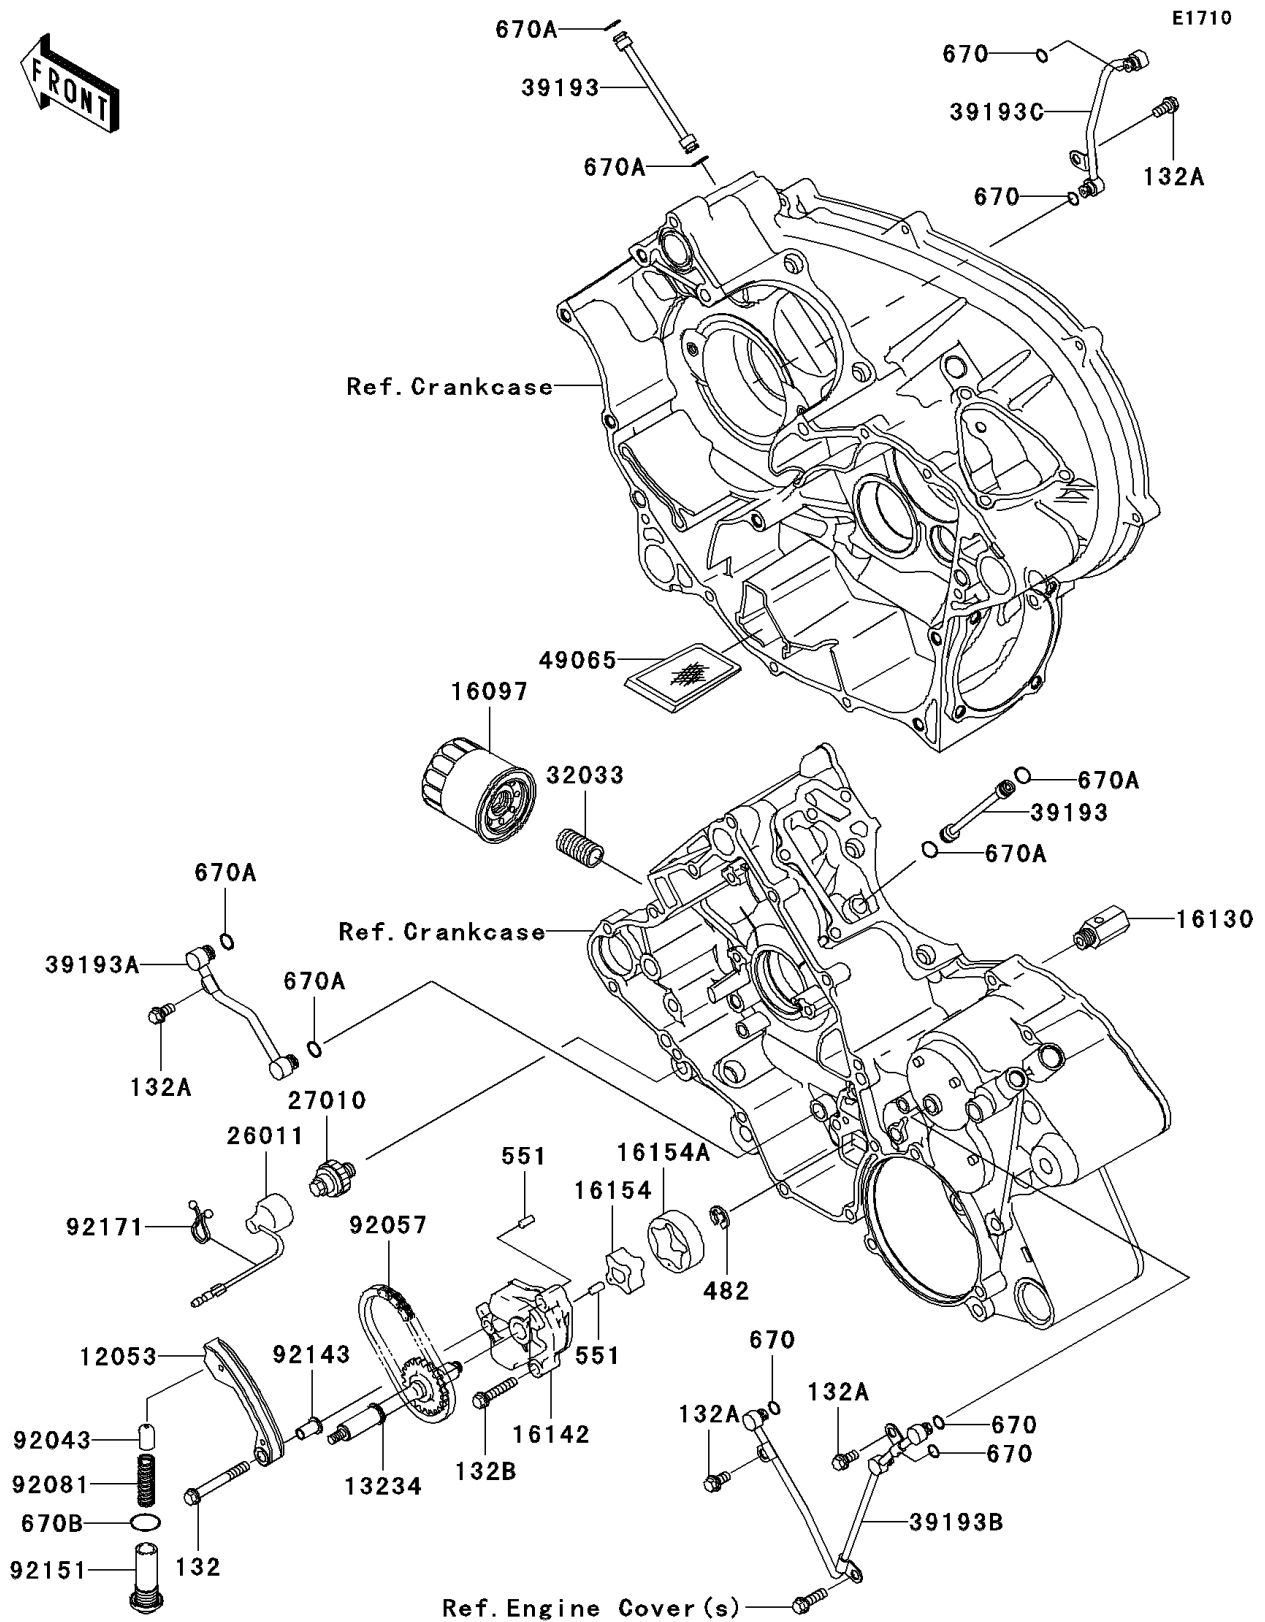

2008 Brute Force® 750 4x4i

PARTS DIAGRAM

Oil Pump/Oil Filter

2008 Brute Force[®] 750 4x4i

PARTS LIST

Oil Pump/Oil Filter

ITEM NAME	PART NUMBER	QUANTITY
-----------	-------------	----------
