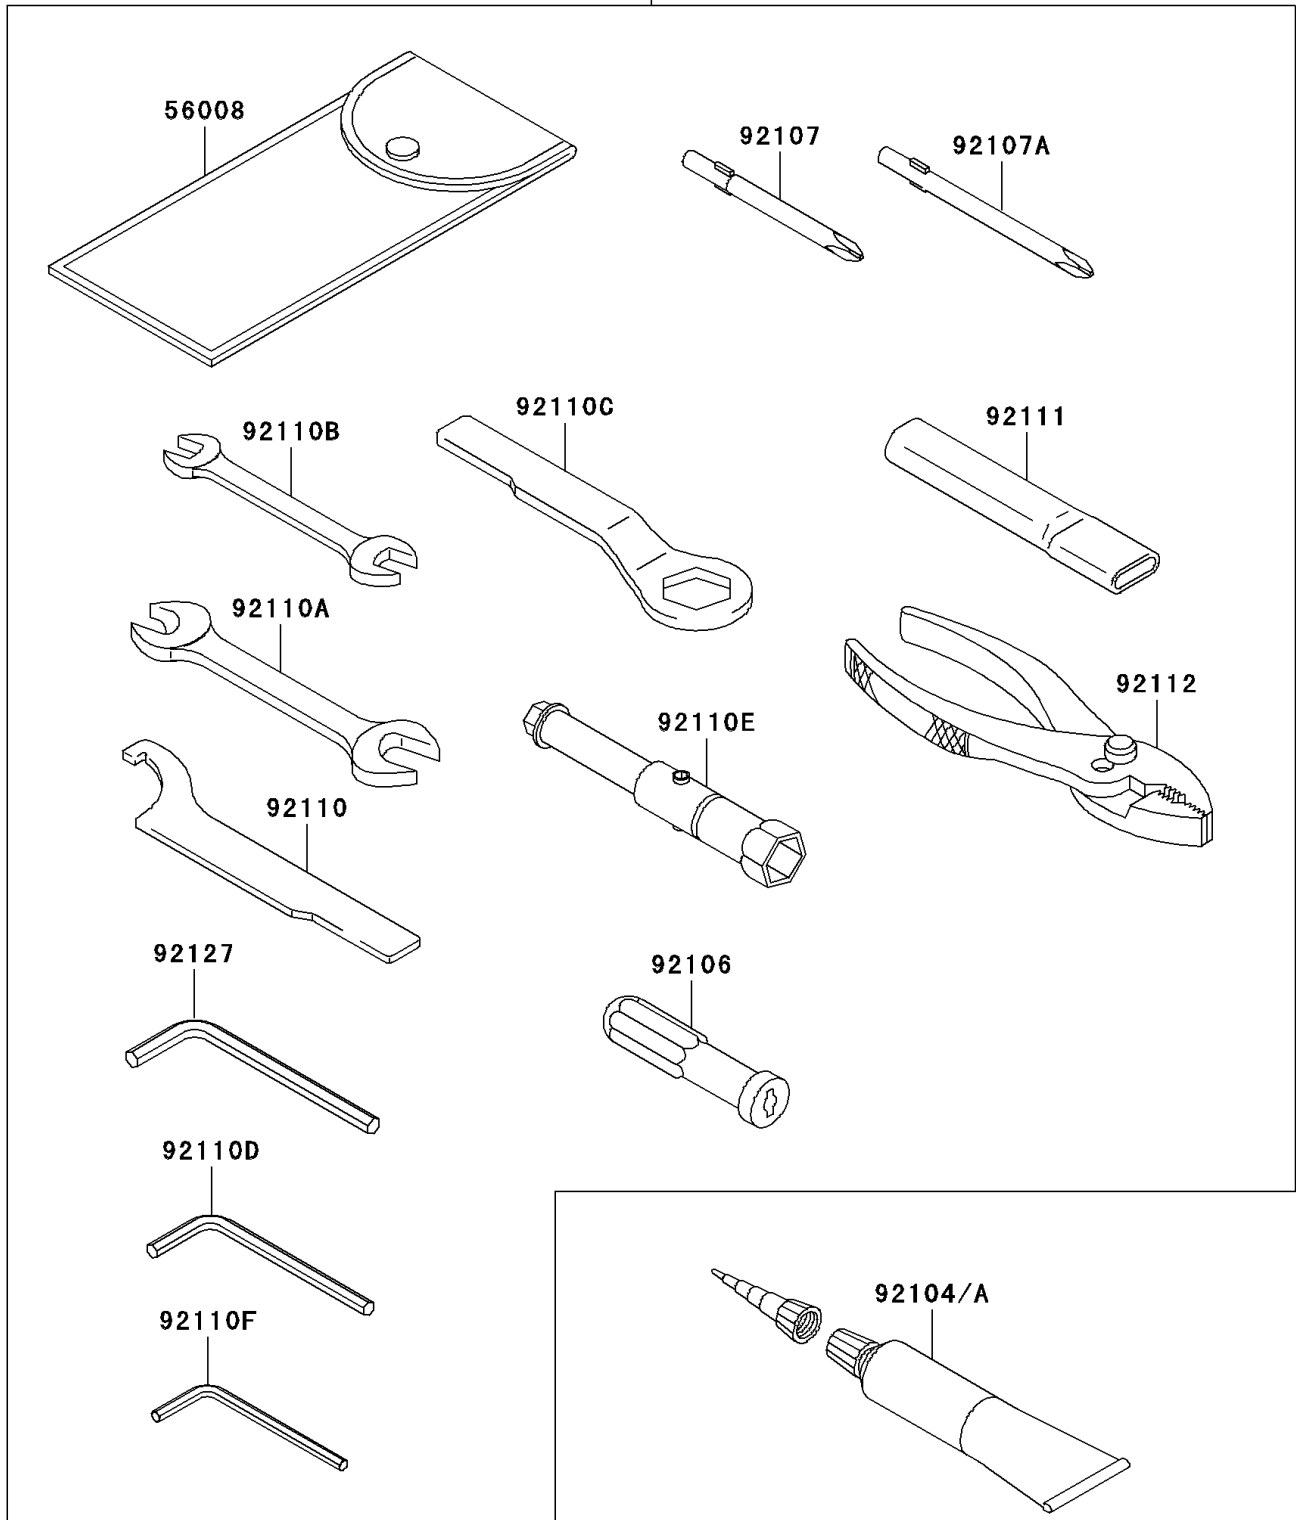

2012 NINJA[®] 250R

PARTS DIAGRAM

Owner's Tools

56007

F2810

2012 NINJA[®] 250R

PARTS LIST

Owner's Tools

ITEM NAME	PART NUMBER	QUANTITY
TOOL-KIT (Ref # 56007)	56007-0092	1
BAG,TOOL (Ref # 56008)	56008-0036	1
GASKET-LIQUID,TB1211F,CLEAR (Ref # 92104)	92104-0004	1
GASKET-LIQUID,TB1216B,BLACK (Ref # 92104A)	92104-1064	1
GRIP-SCREW DRIVER (Ref # 92106)	92106-0004	1
TOOL-DRIVER,#2PHILLIPS (Ref # 92107)	92107-0020	1
TOOL-DRIVER,#3PHILLIPS (Ref # 92107A)	92107-0021	1
TOOL-WRENCH,HOOK (Ref # 92110)	92110-0040	1
TOOL-WRENCH,OPEN END,14X17 (Ref # 92110A)	92110-0057	1
TOOL-WRENCH,OPEN END,10X12 (Ref # 92110B)	92110-0062	1
TOOL-WRENCH,BOX END,24MM (Ref # 92110C)	92110-0066	1
TOOL-WRENCH,ALLEN,5MM (Ref # 92110D)	92110-1015	1
TOOL-WRENCH,BOX,16MM (Ref # 92110E)	92110-1132	1
TOOL-WRENCH,ALLEN,4MM (Ref # 92110F)	92110-3703	1
TOOL-BAR,WRENCH (Ref # 92111)	92111-0008	1
TOOL-PLIERS (Ref # 92112)	92112-0007	1
TOOL-WRENCH,ALLEN,6MM (Ref # 92127)	92127-003	1