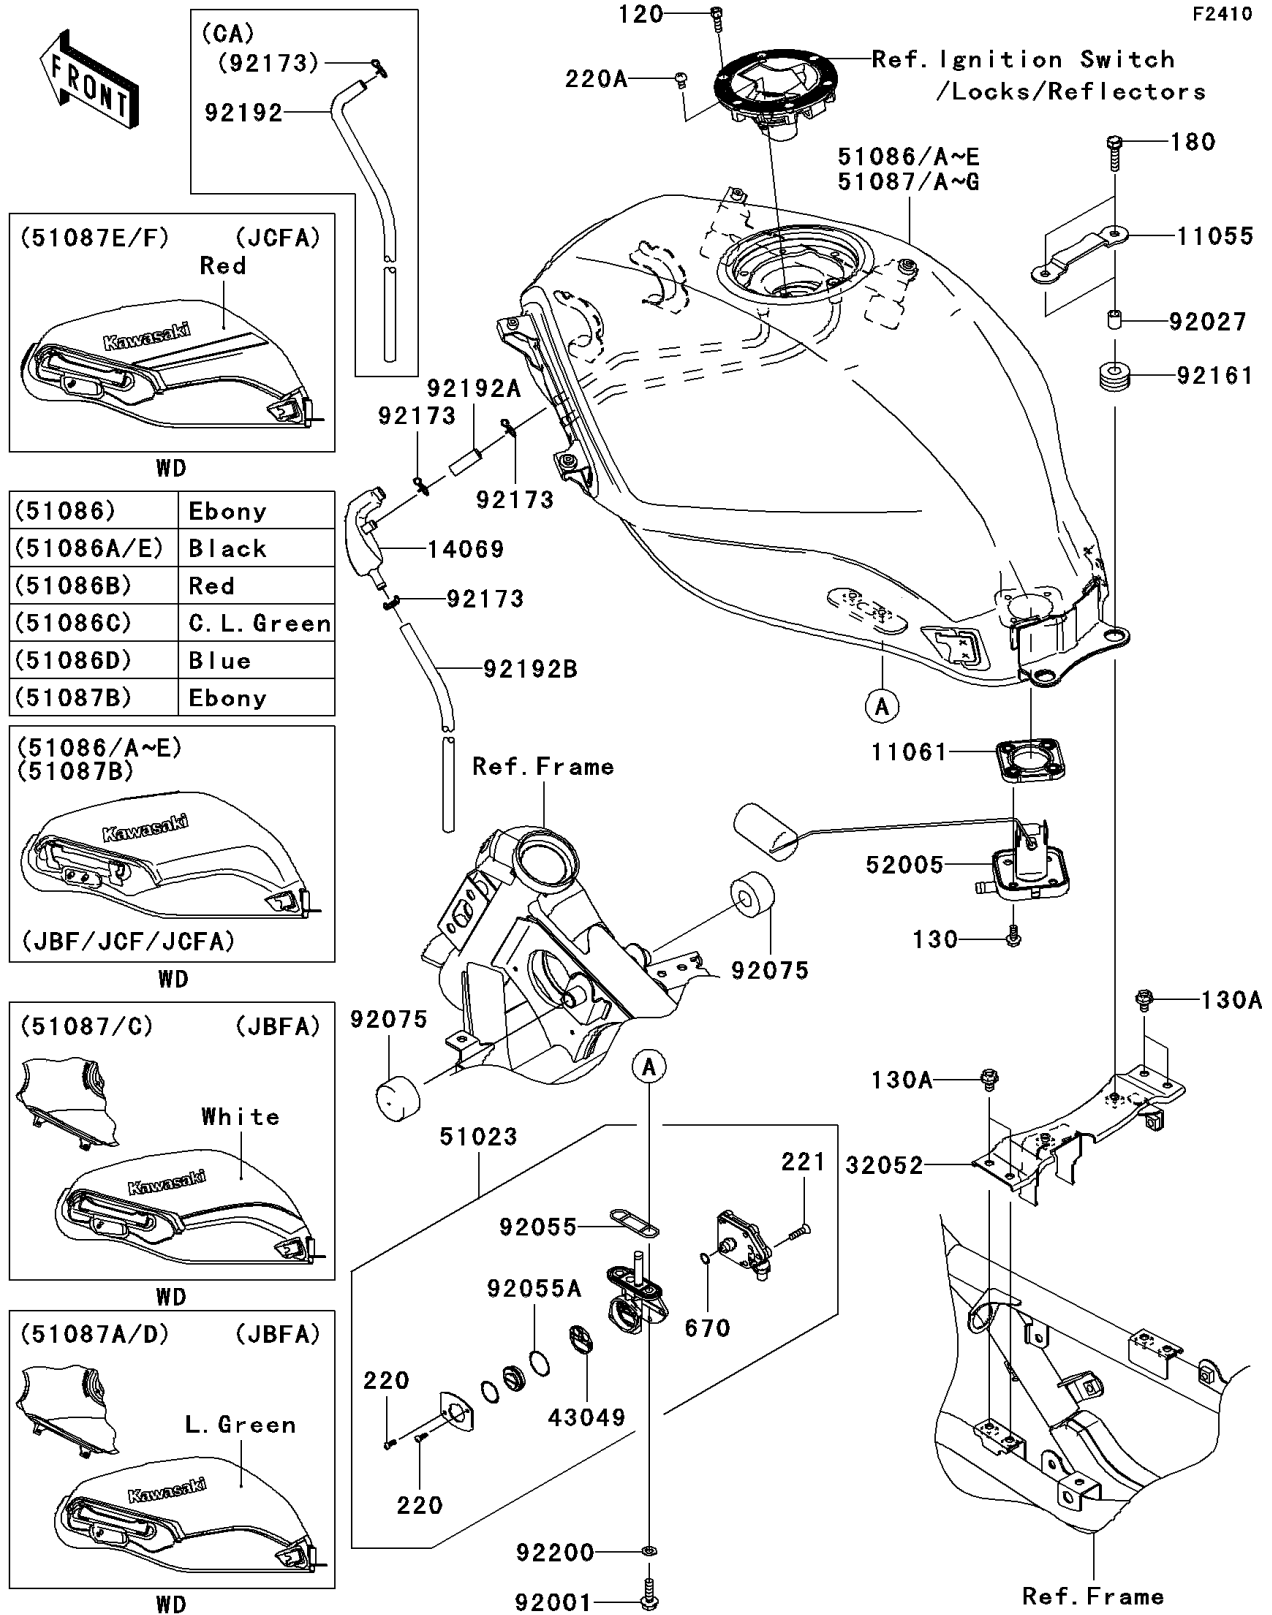

2011 NINJA® 250R

PARTS DIAGRAM

Fuel Tank

2011 NINJA® 250R

PARTS LIST

Fuel Tank

ITEM NAME	PART NUMBER	QUANTITY
BRACKET (Ref # 11055)	11055-0897	1
GASKET,FUEL GAUGE (Ref # 11061)	11061-0279	1
BRACKET-TANK,RR (Ref # 32052)	32052-0143	1
PACKING,TAP VALVE (Ref # 43049)	43049-1091	1
TAP-ASSY,FUEL (Ref # 51023)	51023-0032	1
GAUGE,FUEL (Ref # 52005)	52005-0082	1
BOLT,6X20 (Ref # 92001)	92001-1091	2
BOLT-SOCKET,5X16 (Ref # 120)	120CB0516	6
BOLT-FLANGED,5X12 (Ref # 130)	130BA0512	4
BOLT-FLANGED,6X10 (Ref # 130A)	130BA0610	4
BOLT-UPSET-WS,6X25 (Ref # 180)	180BB0625	2
SCREW-PAN-CROSS,3X8 (Ref # 220)	220AA0308	2
SCREW-PAN-CROSS,5X8 (Ref # 220A)	220AB0508	1
SCREW-CSK-CROSS,4X14 (Ref # 221)	221AA0414	5
O RING,3.8X1.9 (Ref # 670)	670E1504	1
COLLAR,6.8X10X11.5 (Ref # 92027)	92027-1210	2
RING-O,FUEL TAP PACKING (Ref # 92055)	92055-1112	1
RING-O,TAP LEVER (Ref # 92055A)	92055-1419	1
DAMPER,FUEL TANK,FR (Ref # 92075)	92075-1115	2
DAMPER,10X24X12 (Ref # 92161)	92161-0927	2
WASHER,6.5X11.5X0.8 (Ref # 92200)	92200-0117	2
BREATHER (Ref # 14069)	14069-0011	1
TANK-COMP-FUEL,EBONY (Ref # 51086)	51086-5474-H8	1
TANK-COMP-FUEL,M.I.BLUE (Ref # 51086D)	51086-5476-35C	1
TANK-COMP-FUEL,EBONY (Ref # 51087B)	51087-5042-H8	1
CLAMP (Ref # 92173)	92173-0049	1
CLAMP (Ref # 92173)	92173-0049	3
TUBE (Ref # 92192)	92192-0671	1
TUBE,5X9X26 (Ref # 92192A)	92192-0910	1