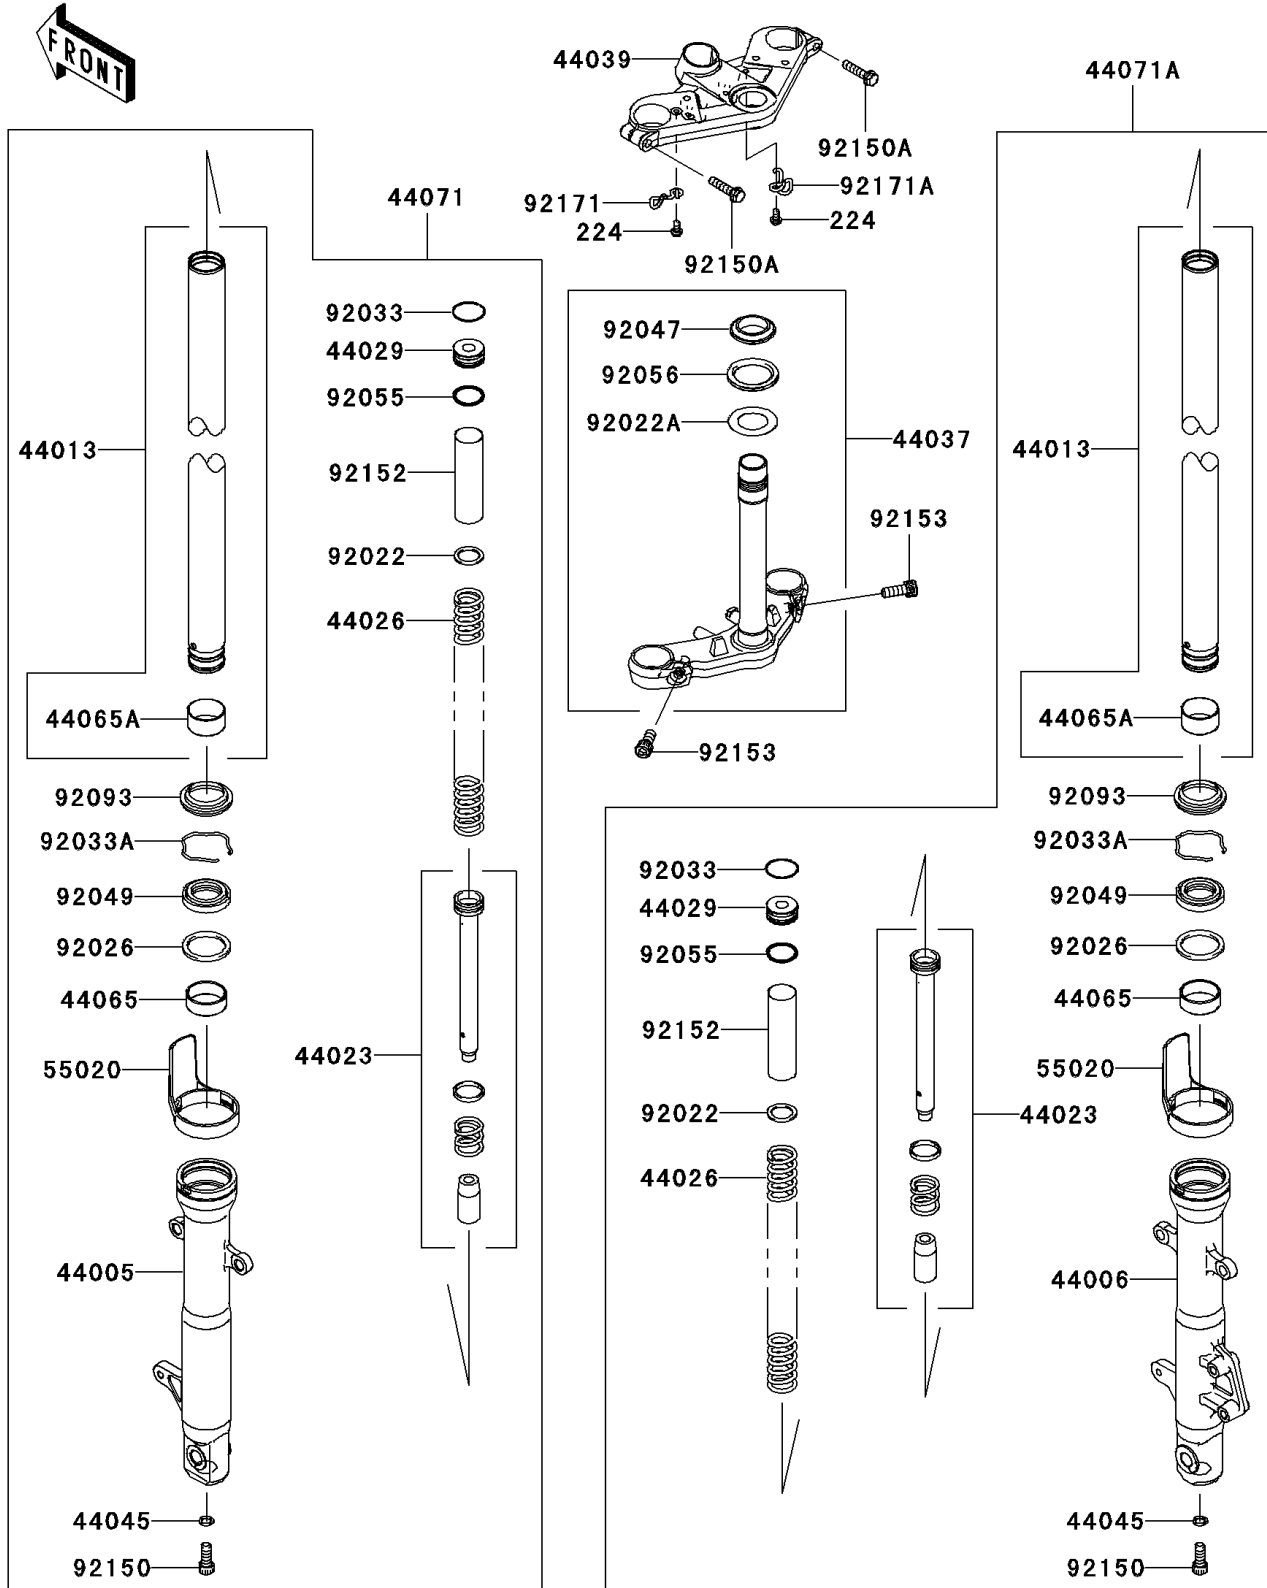

2012 NINJA® 250R

PARTS DIAGRAM

Front Fork

F2340