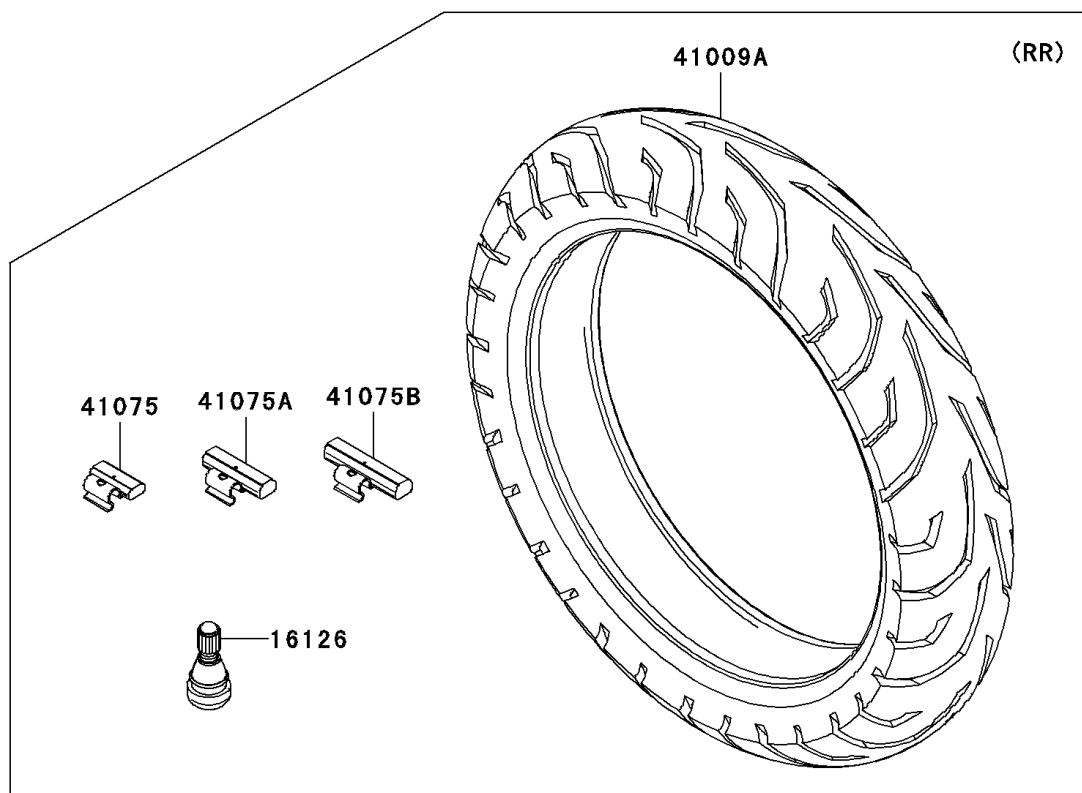

## PARTS DIAGRAM

### Tires

F2210

## PARTS LIST

### Tires

ITEM NAME	PART NUMBER	QUANTITY
VALVE,TIRE (Ref # 16126)	16126-1140	2
TIRE,FR,110/70-17 54H,GT501F (Ref # 41009)	41009-0207	1
TIRE,RR,130/70-17 62H,GT501 (Ref # 41009A)	41009-0208	1
BALANCER-WHEEL,10G,SILVER (Ref # 41075)	41075-0007	AR
BALANCER-WHEEL,20G,SILVER (Ref # 41075A)	41075-0008	AR
BALANCER-WHEEL,30G,SILVER (Ref # 41075B)	41075-0009	AR