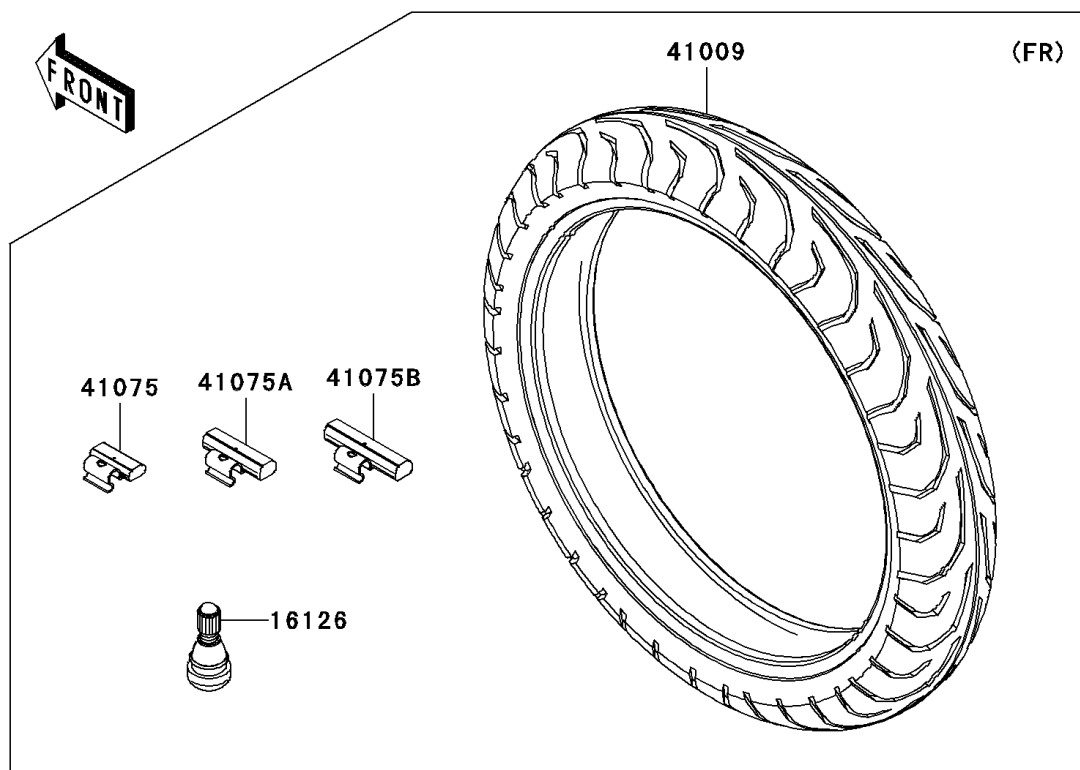

## PARTS DIAGRAM

### Tires

F2210

## PARTS LIST

### Tires

ITEM NAME	PART NUMBER	QUANTITY
VALVE,TIRE (Ref # 16126)	16126-1140	2
TIRE,FR,110/70-17 54H,GT501F (Ref # 41009)	41009-0207	1
TIRE,RR,130/70-17 62H,GT501 (Ref # 41009A)	41009-0208	1
BALANCER-WHEEL,10G,SILVER (Ref # 41075)	41075-0007	AR
BALANCER-WHEEL,20G,SILVER (Ref # 41075A)	41075-0008	AR
BALANCER-WHEEL,30G,SILVER (Ref # 41075B)	41075-0009	AR