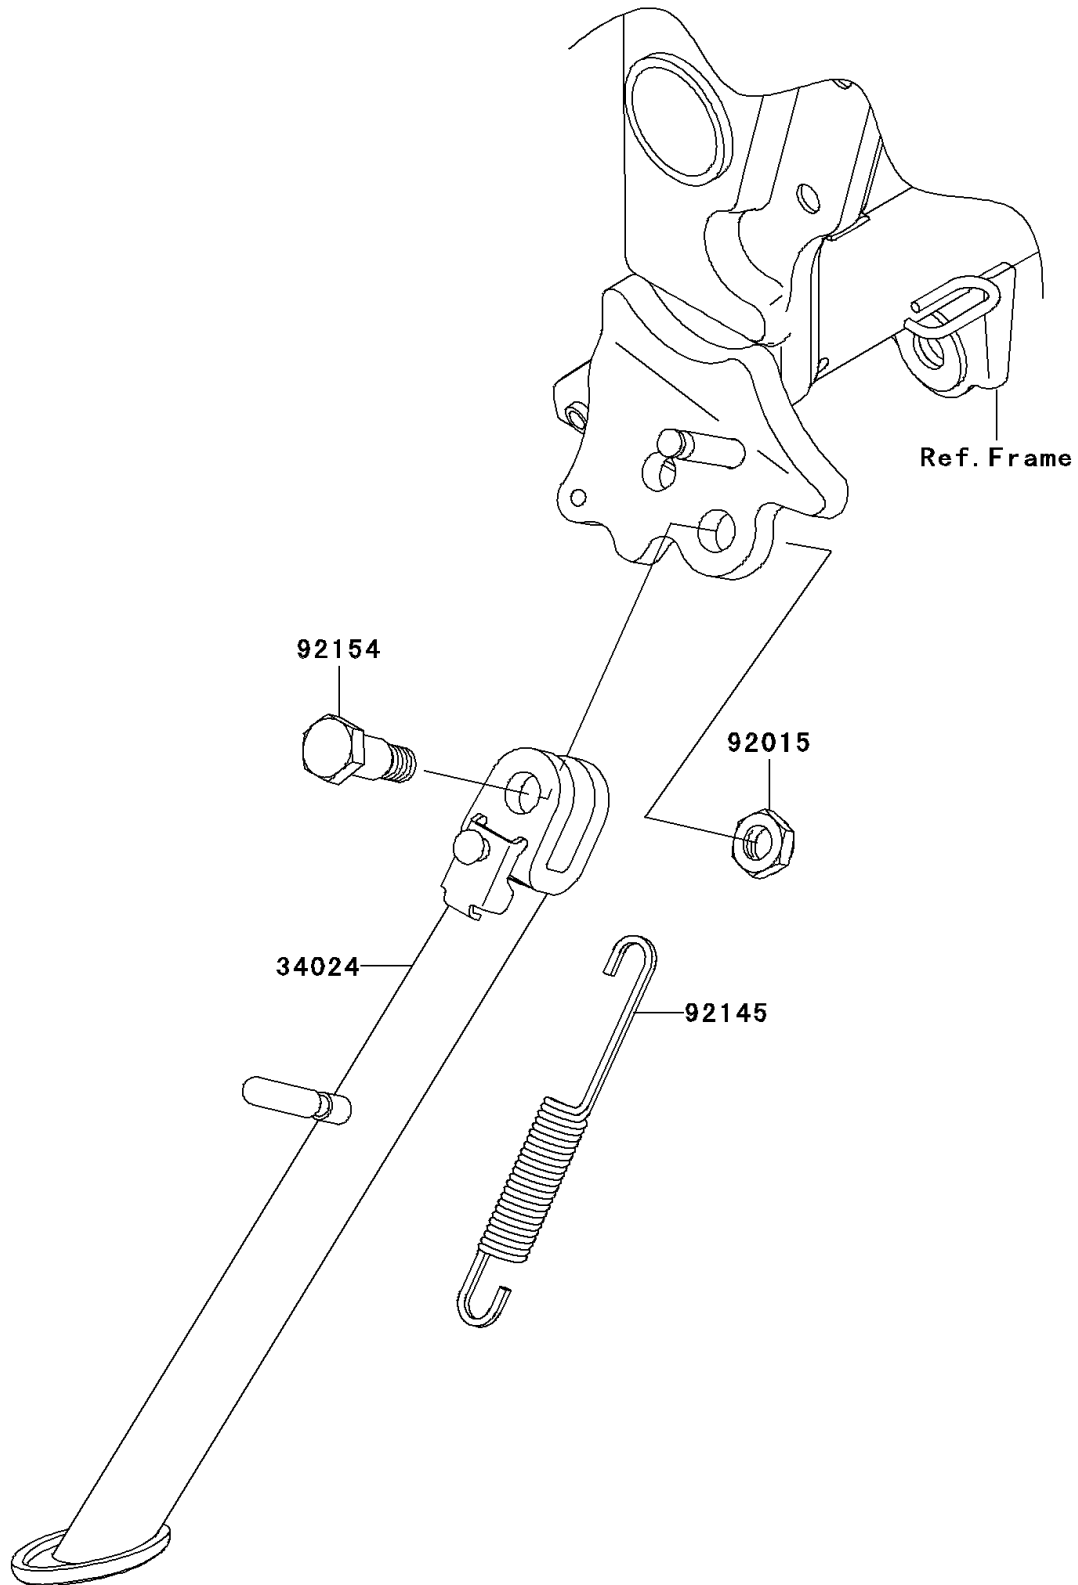

2011 NINJA® 250R

PARTS DIAGRAM

Stand(s)

F2190

2011 NINJA® 250R

PARTS LIST

Stand(s)

ITEM NAME	PART NUMBER	QUANTITY
STAND-SIDE,F.S.BLACK (Ref # 34024)	34024-0091-18R	1
NUT,LOCK,10MM,BLACK (Ref # 92015)	92015-1188	1
SPRING,SIDE STAND (Ref # 92145)	92145-0804	1
BOLT,SIDE STAND (Ref # 92154)	92154-0412	1