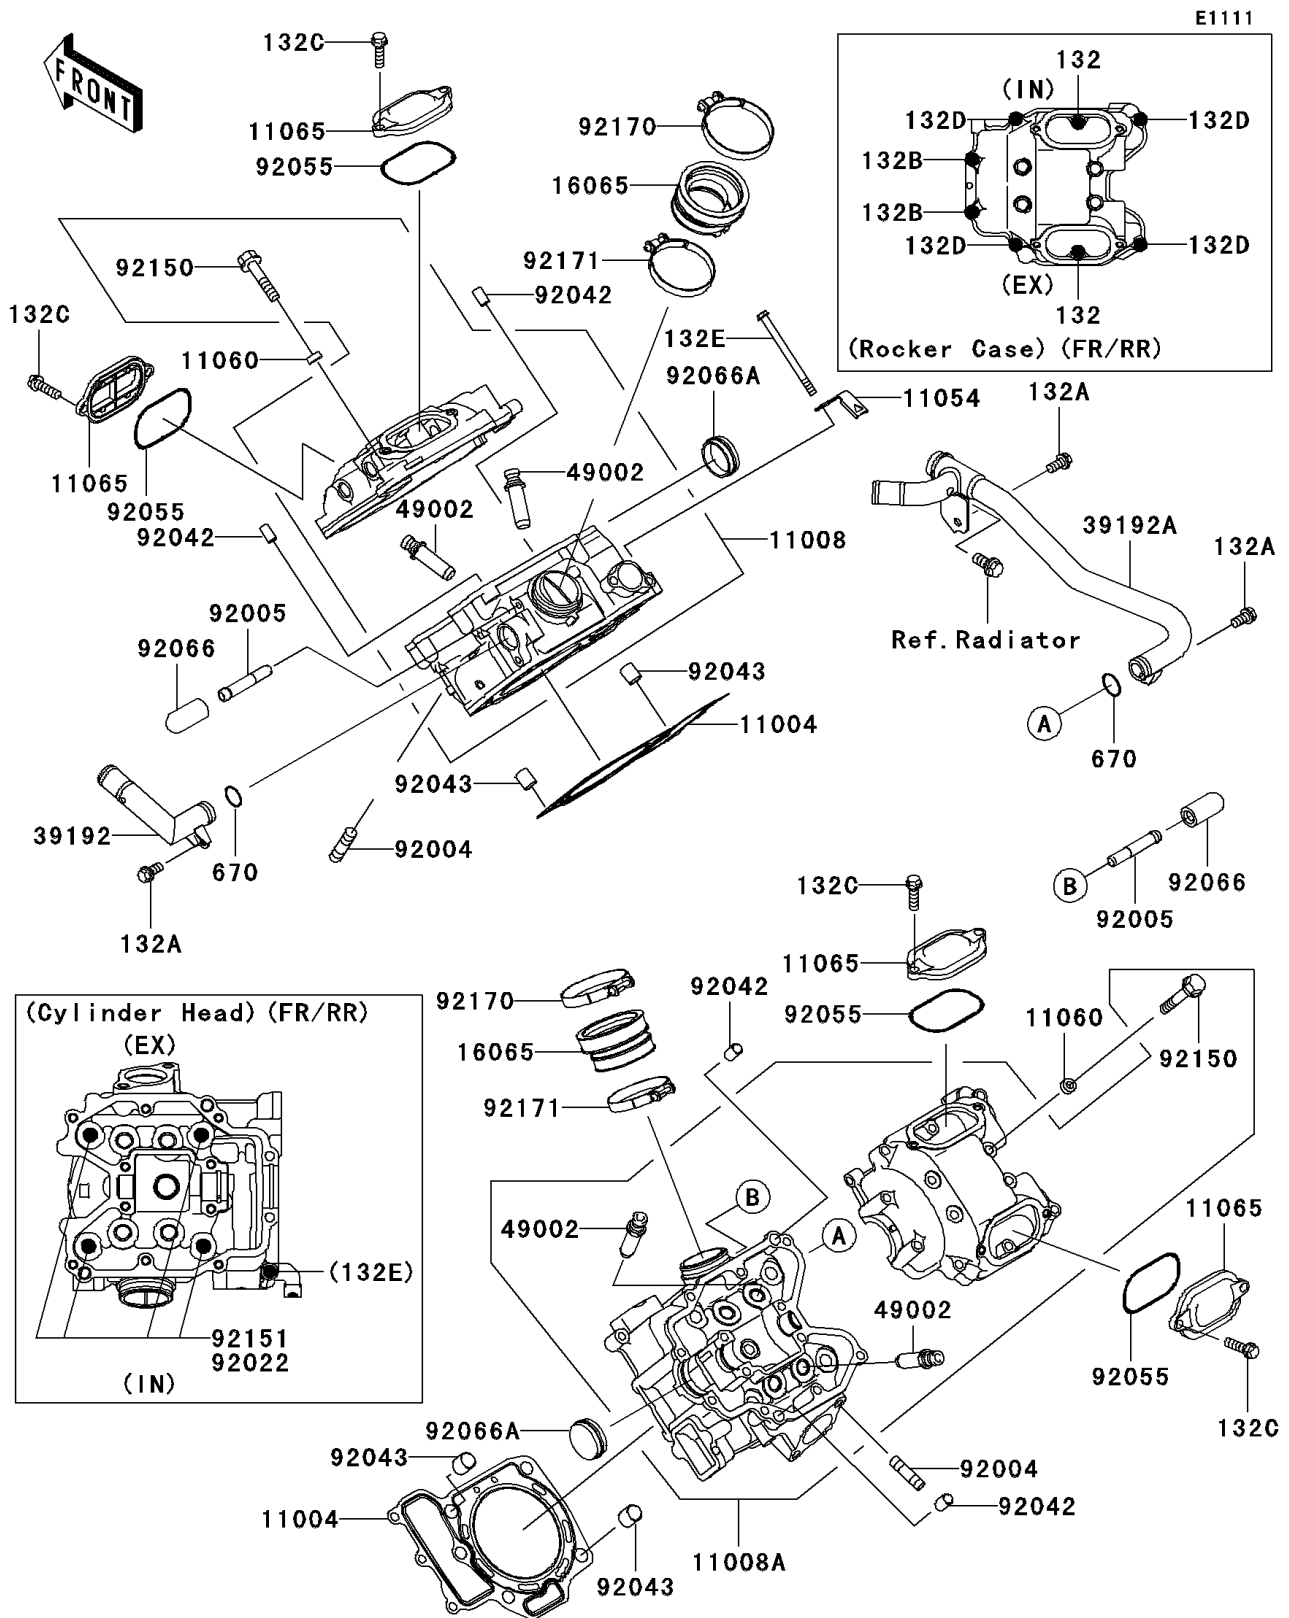

# 2008 Brute Force® 750 4x4i

## PARTS DIAGRAM

### Cylinder Head

E1111

## PARTS LIST Cylinder Head

ITEM NAME	PART NUMBER	QUANTITY
-----------	-------------	----------

---