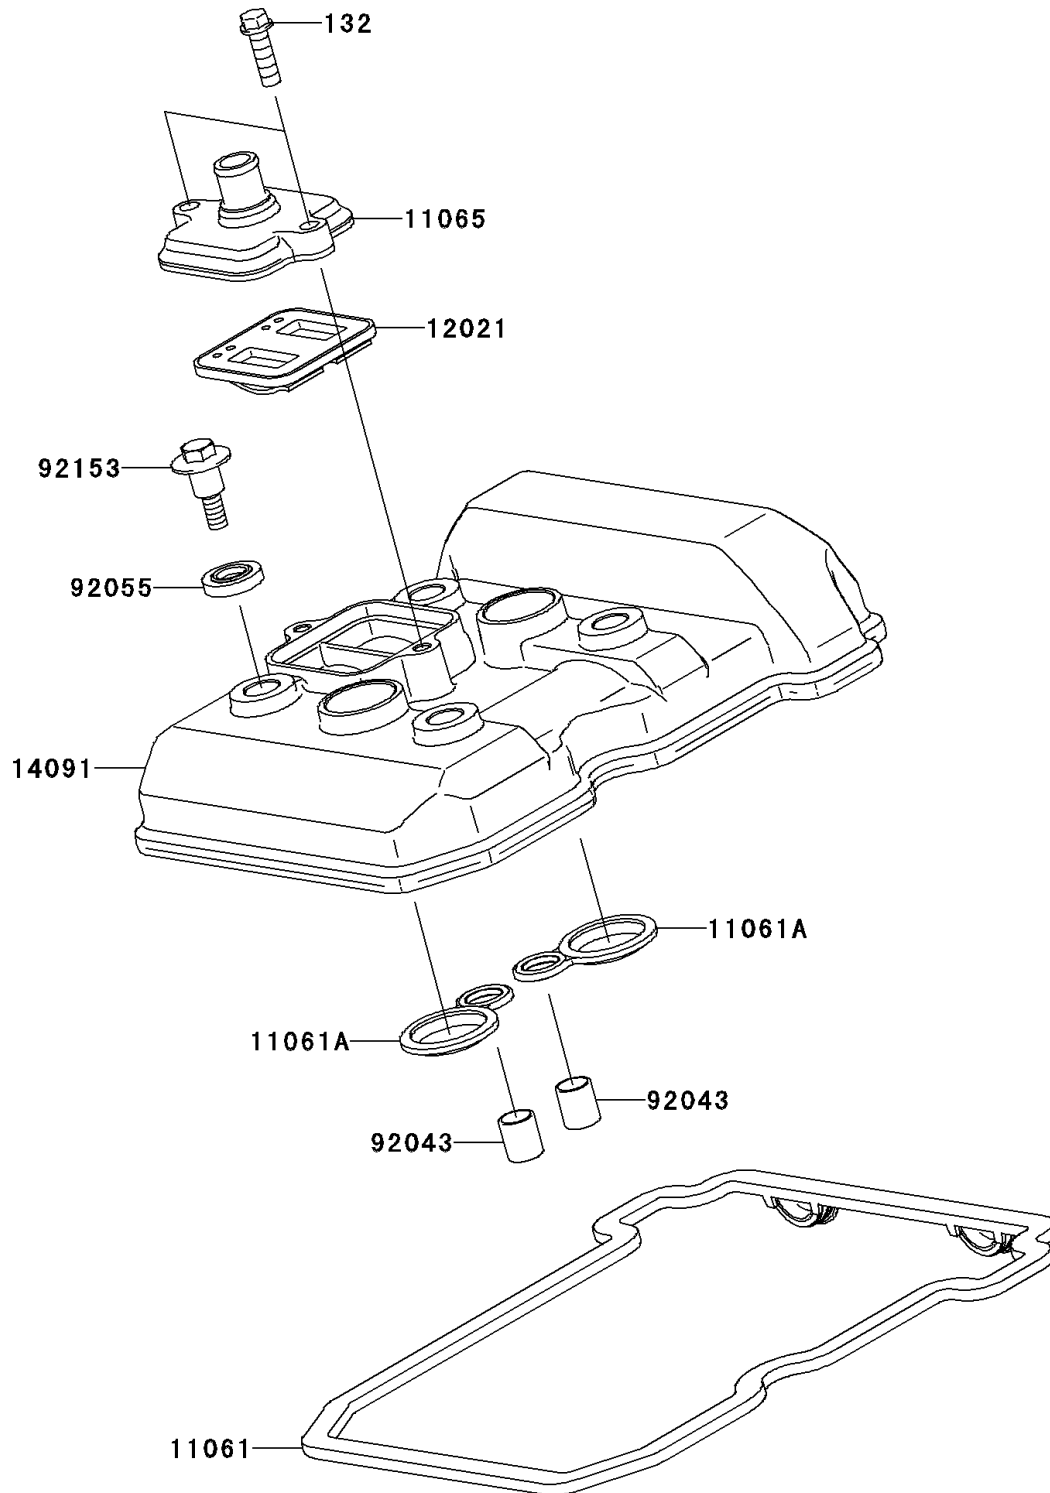

2012 NINJA[®] 250R

PARTS DIAGRAM

Cylinder Head Cover

E1112

2012 NINJA® 250R

PARTS LIST

Cylinder Head Cover

ITEM NAME	PART NUMBER	QUANTITY
BOLT-FLANGED-SMALL,6X20 (Ref # 132)	132BB0620	2
GASKET,CYLINDER HEAD COVER (Ref # 11061)	11061-0282	1
GASKET,PLUG HOLE (Ref # 11061A)	11061-0283	2
CAP (Ref # 11065)	11065-0349	1
VALVE-ASSY-REED (Ref # 12021)	12021-0708	1
COVER,CYLINDER HEAD (Ref # 14091)	14091-0724	1
PIN,10.1X12X14 (Ref # 92043)	92043-4009	2
RING-O,HEAD COVER BOLT (Ref # 92055)	92055-0195	4
BOLT,HEAD COVER (Ref # 92153)	92153-0793	4