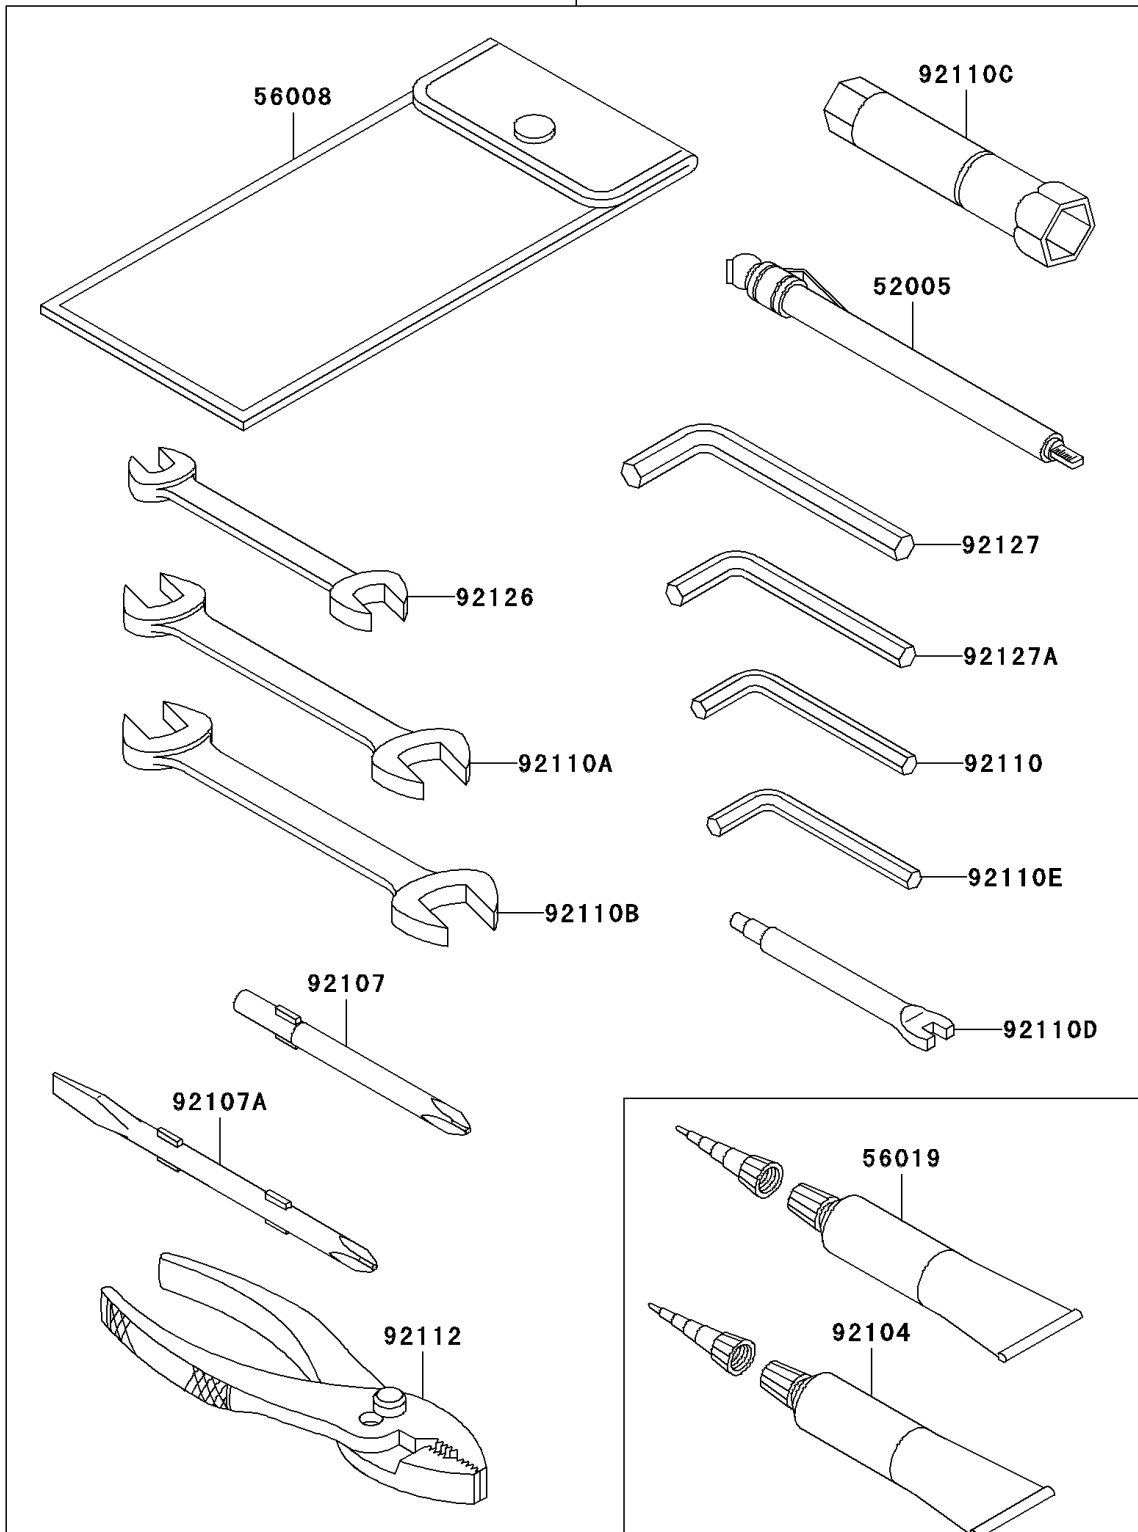

2007 Vulcan 1500 Classic

PARTS DIAGRAM

Owner's Tools

56007

F2810

2007 Vulcan 1500 Classic

PARTS LIST

Owner's Tools

ITEM NAME

PART NUMBER

QUANTITY
