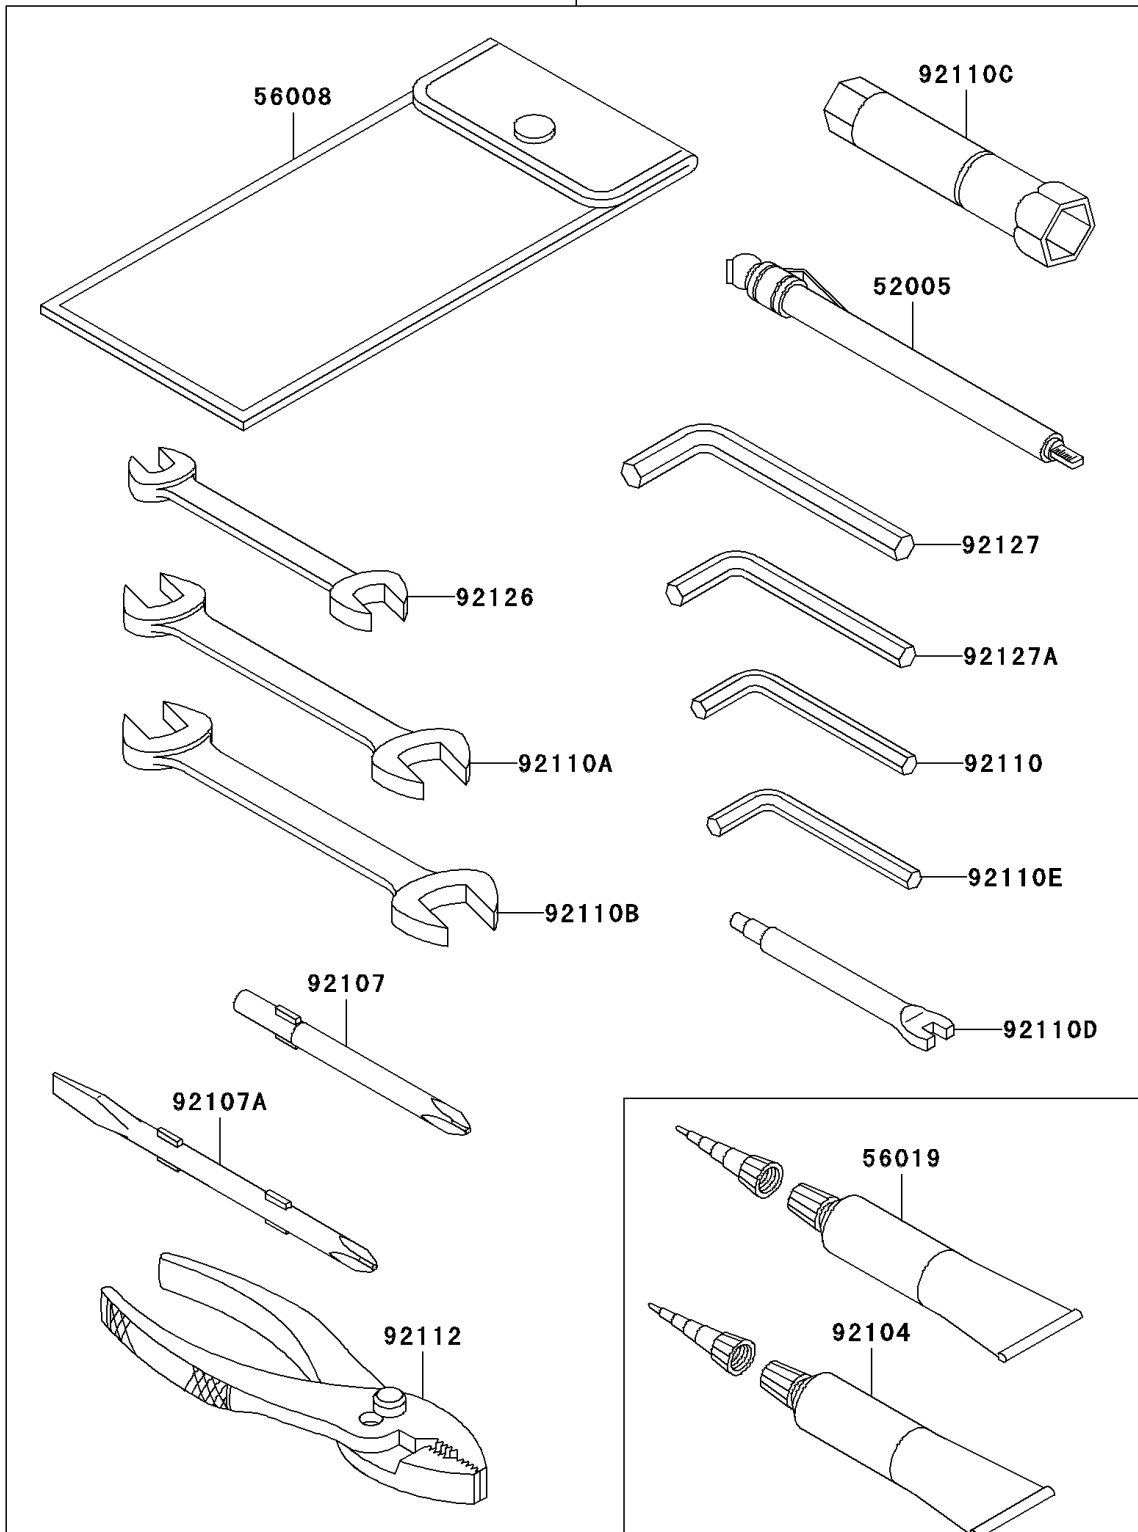

2006 Vulcan 1500 Classic

PARTS DIAGRAM

Owner's Tools

56007

F2810

2006 Vulcan 1500 Classic

PARTS LIST

Owner's Tools

ITEM NAME

PART NUMBER

QUANTITY
