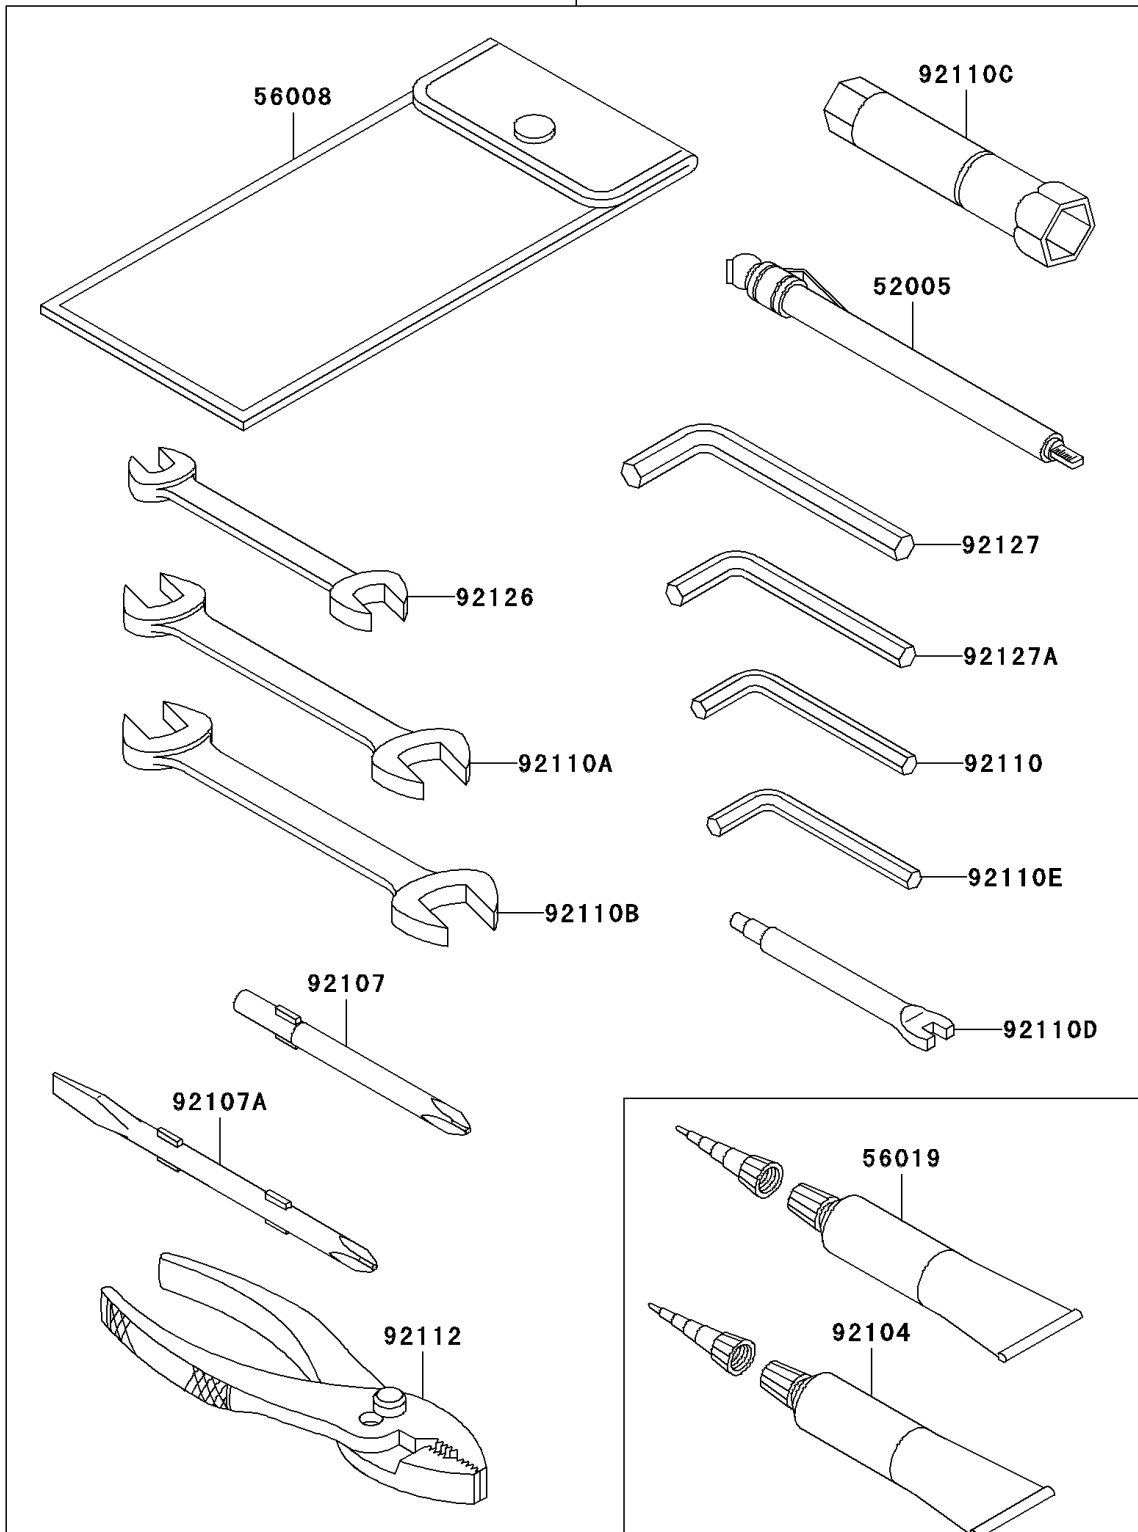

2008 Vulcan® 1500 Classic

PARTS DIAGRAM

Owner's Tools

56007

F2810

2008 Vulcan[®] 1500 Classic

PARTS LIST

Owner's Tools

ITEM NAME

PART NUMBER

QUANTITY
