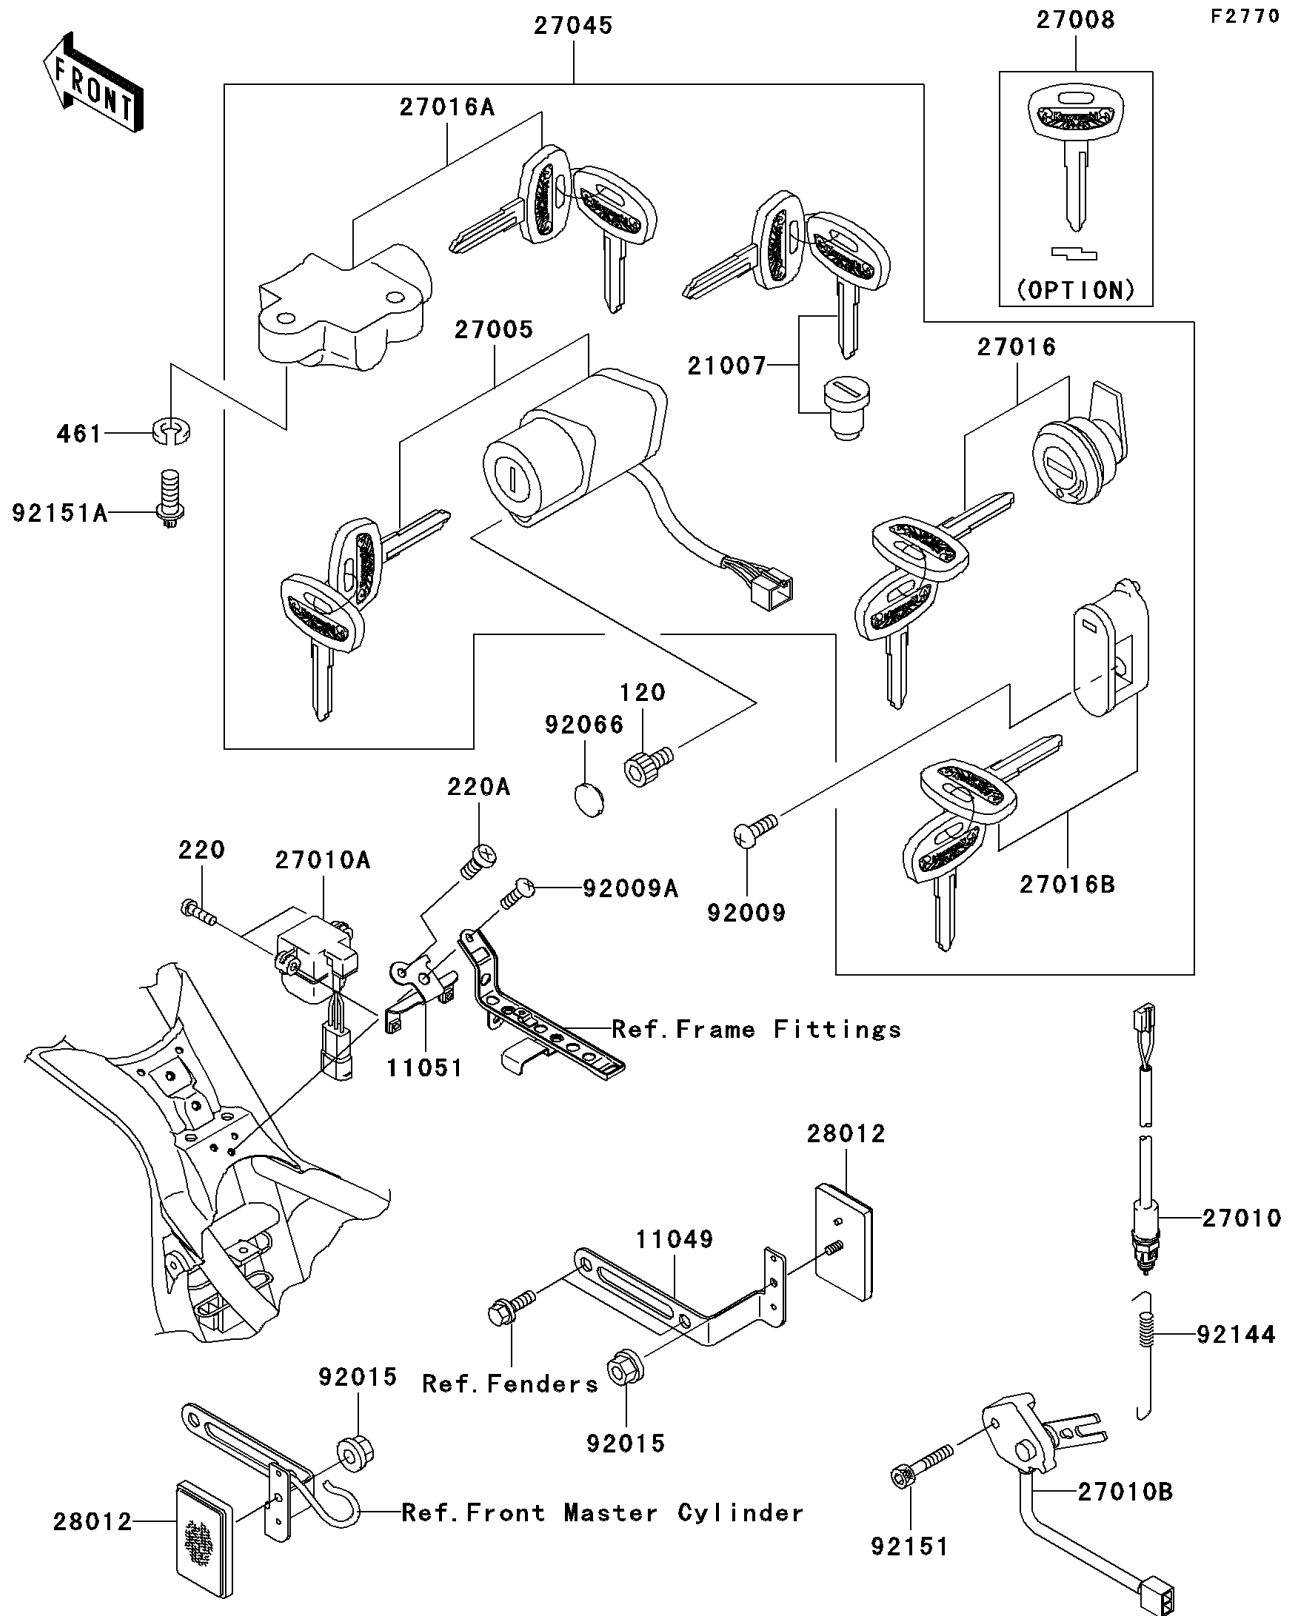

2007 Vulcan 1500 Classic

PARTS DIAGRAM

Ignition Switch/Locks/Reflectors

2007 Vulcan 1500 Classic

PARTS LIST

Ignition Switch/Locks/Reflectors

ITEM NAME

PART NUMBER

QUANTITY
