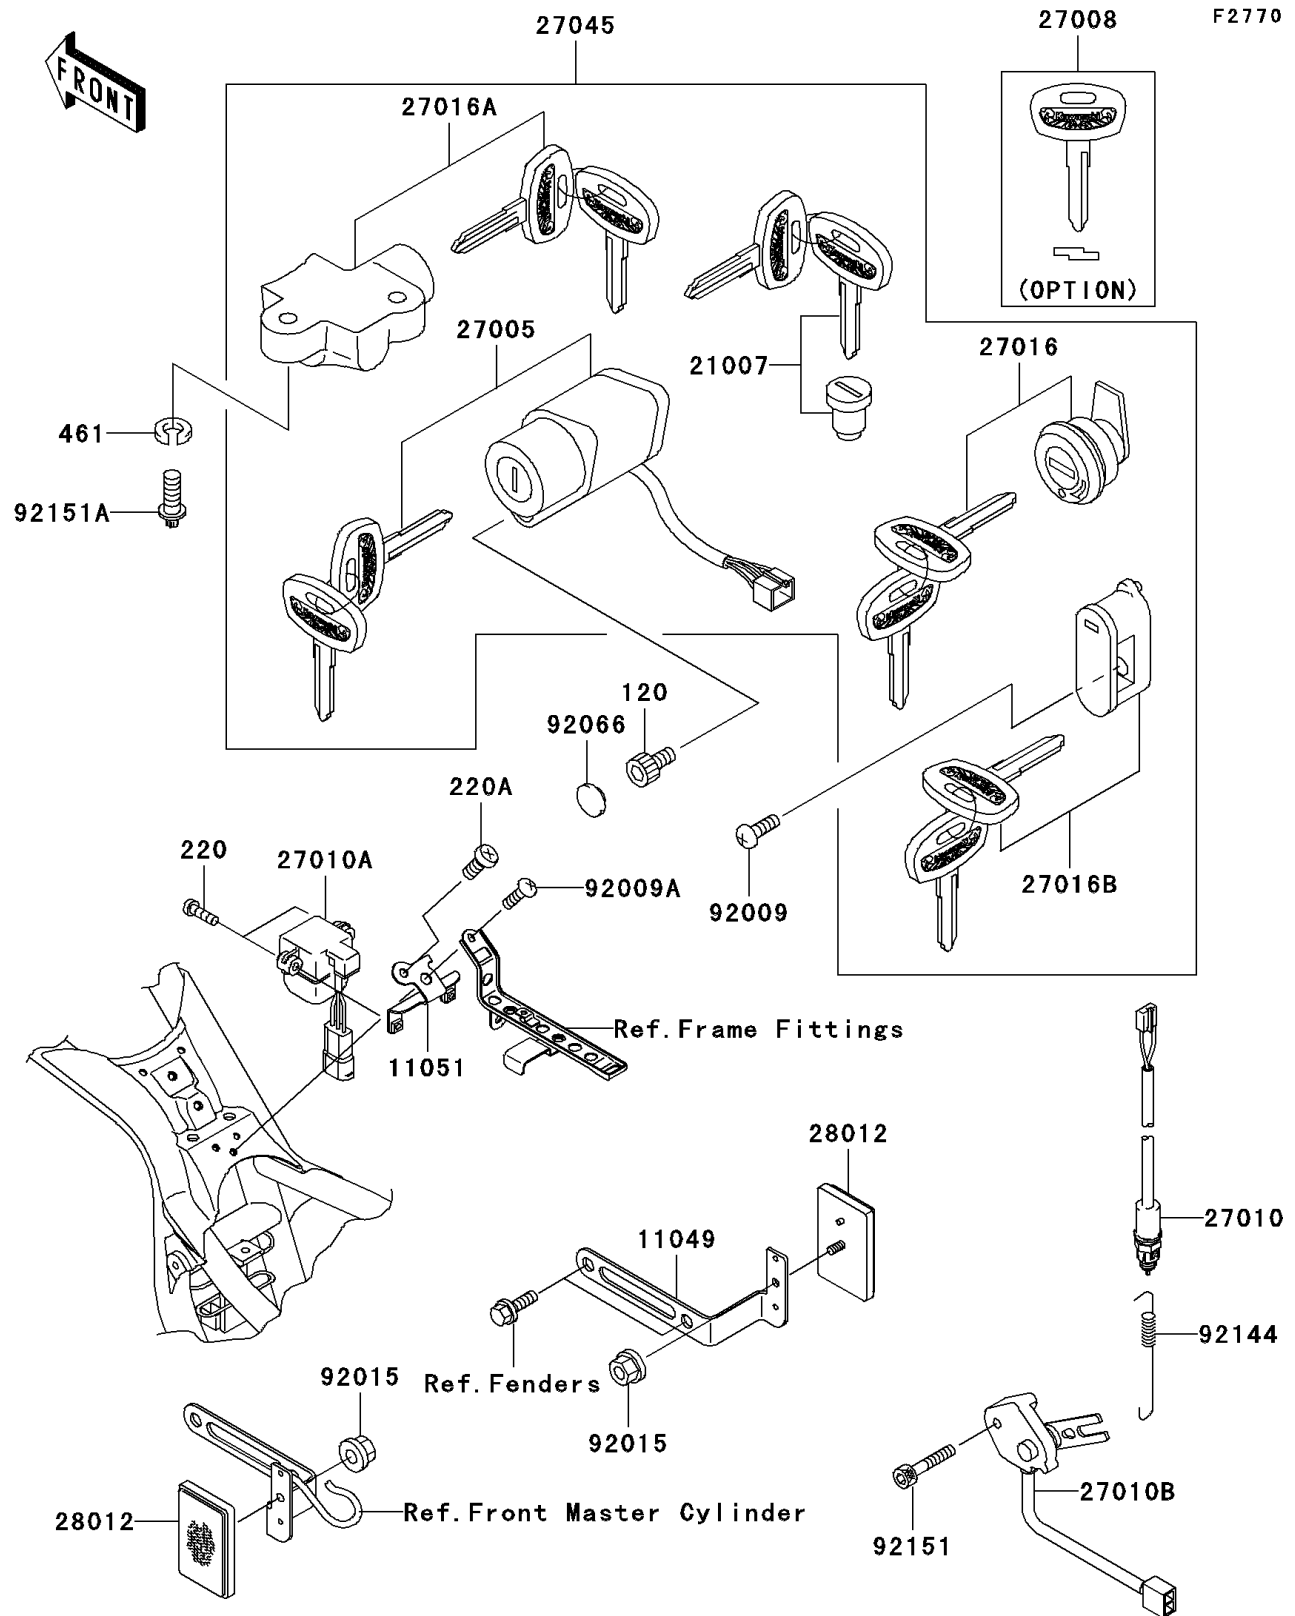

2006 Vulcan 1500 Classic

PARTS DIAGRAM

Ignition Switch/Locks/Reflectors

2006 Vulcan 1500 Classic

PARTS LIST

Ignition Switch/Locks/Reflectors

ITEM NAME

PART NUMBER

QUANTITY
