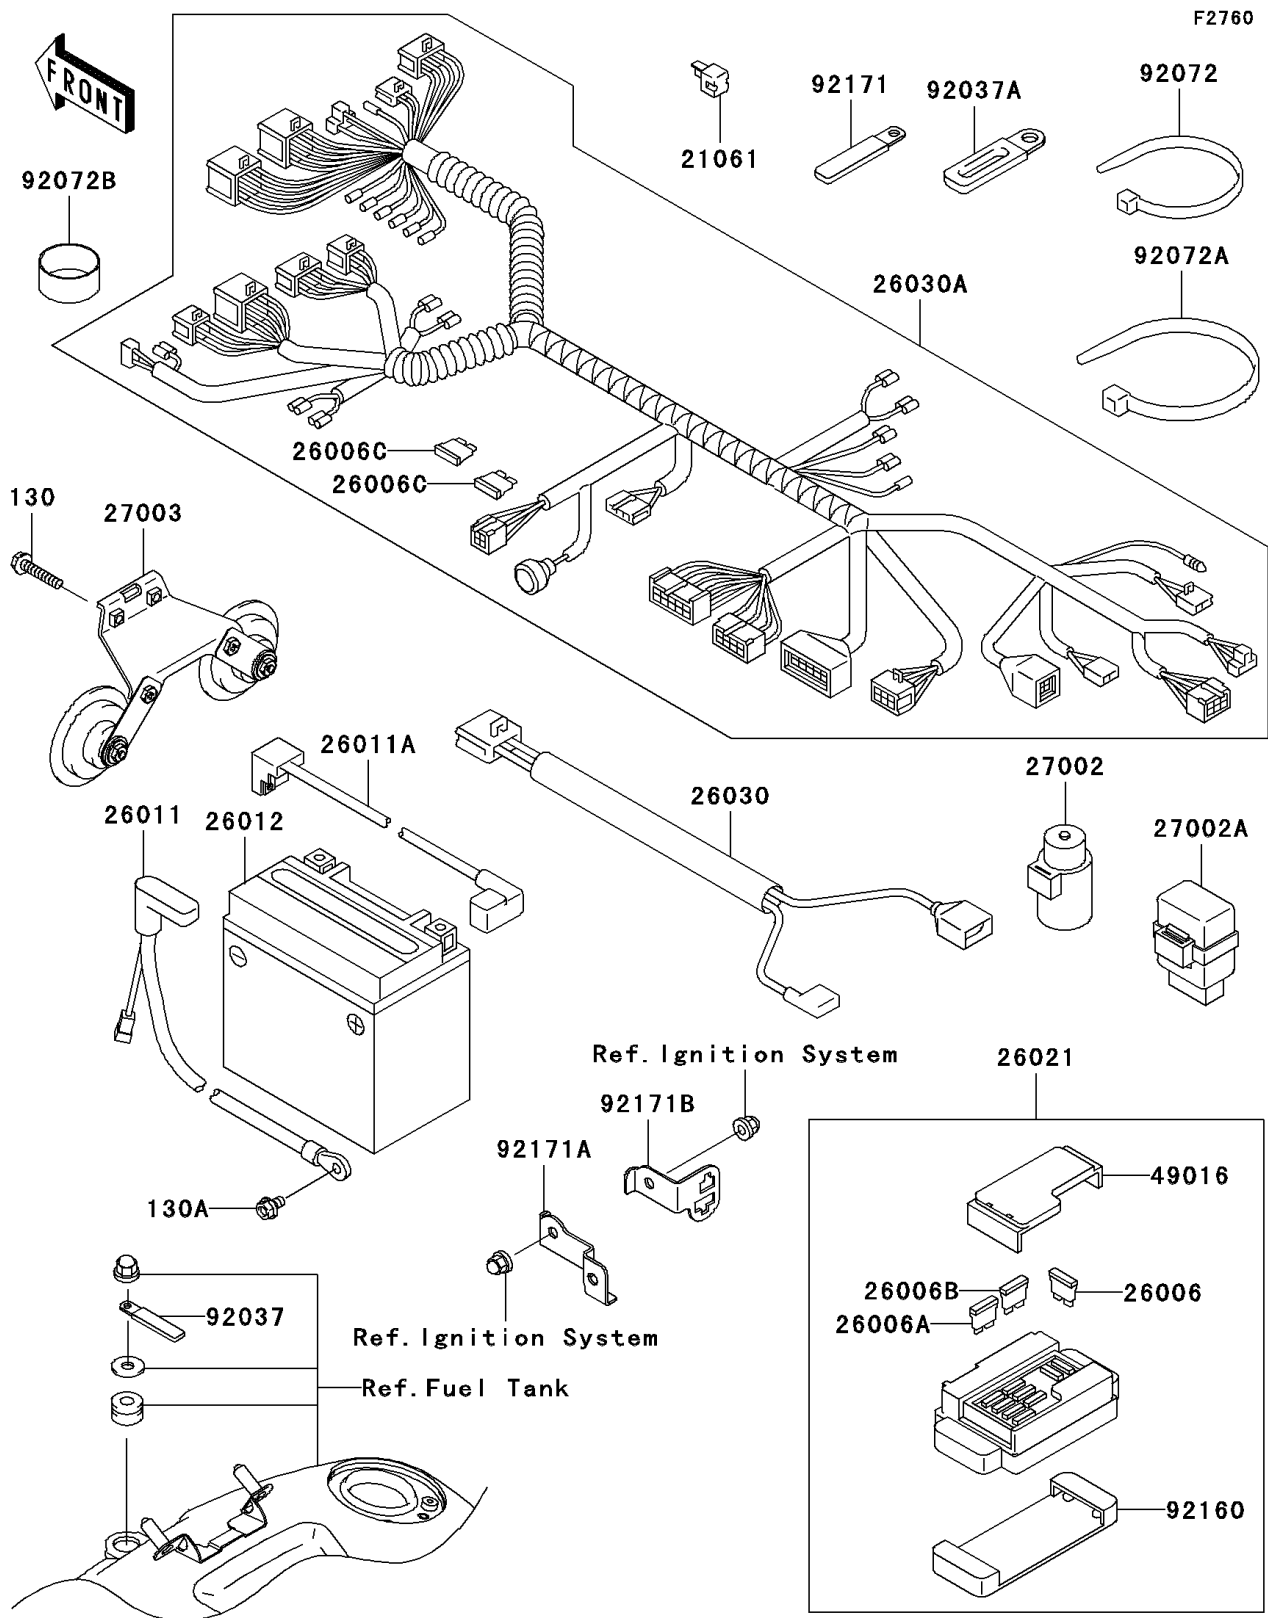

2007 Vulcan 1500 Classic

PARTS DIAGRAM

Chassis Electrical Equipment

2007 Vulcan 1500 Classic

PARTS LIST

Chassis Electrical Equipment

ITEM NAME

PART NUMBER

QUANTITY
