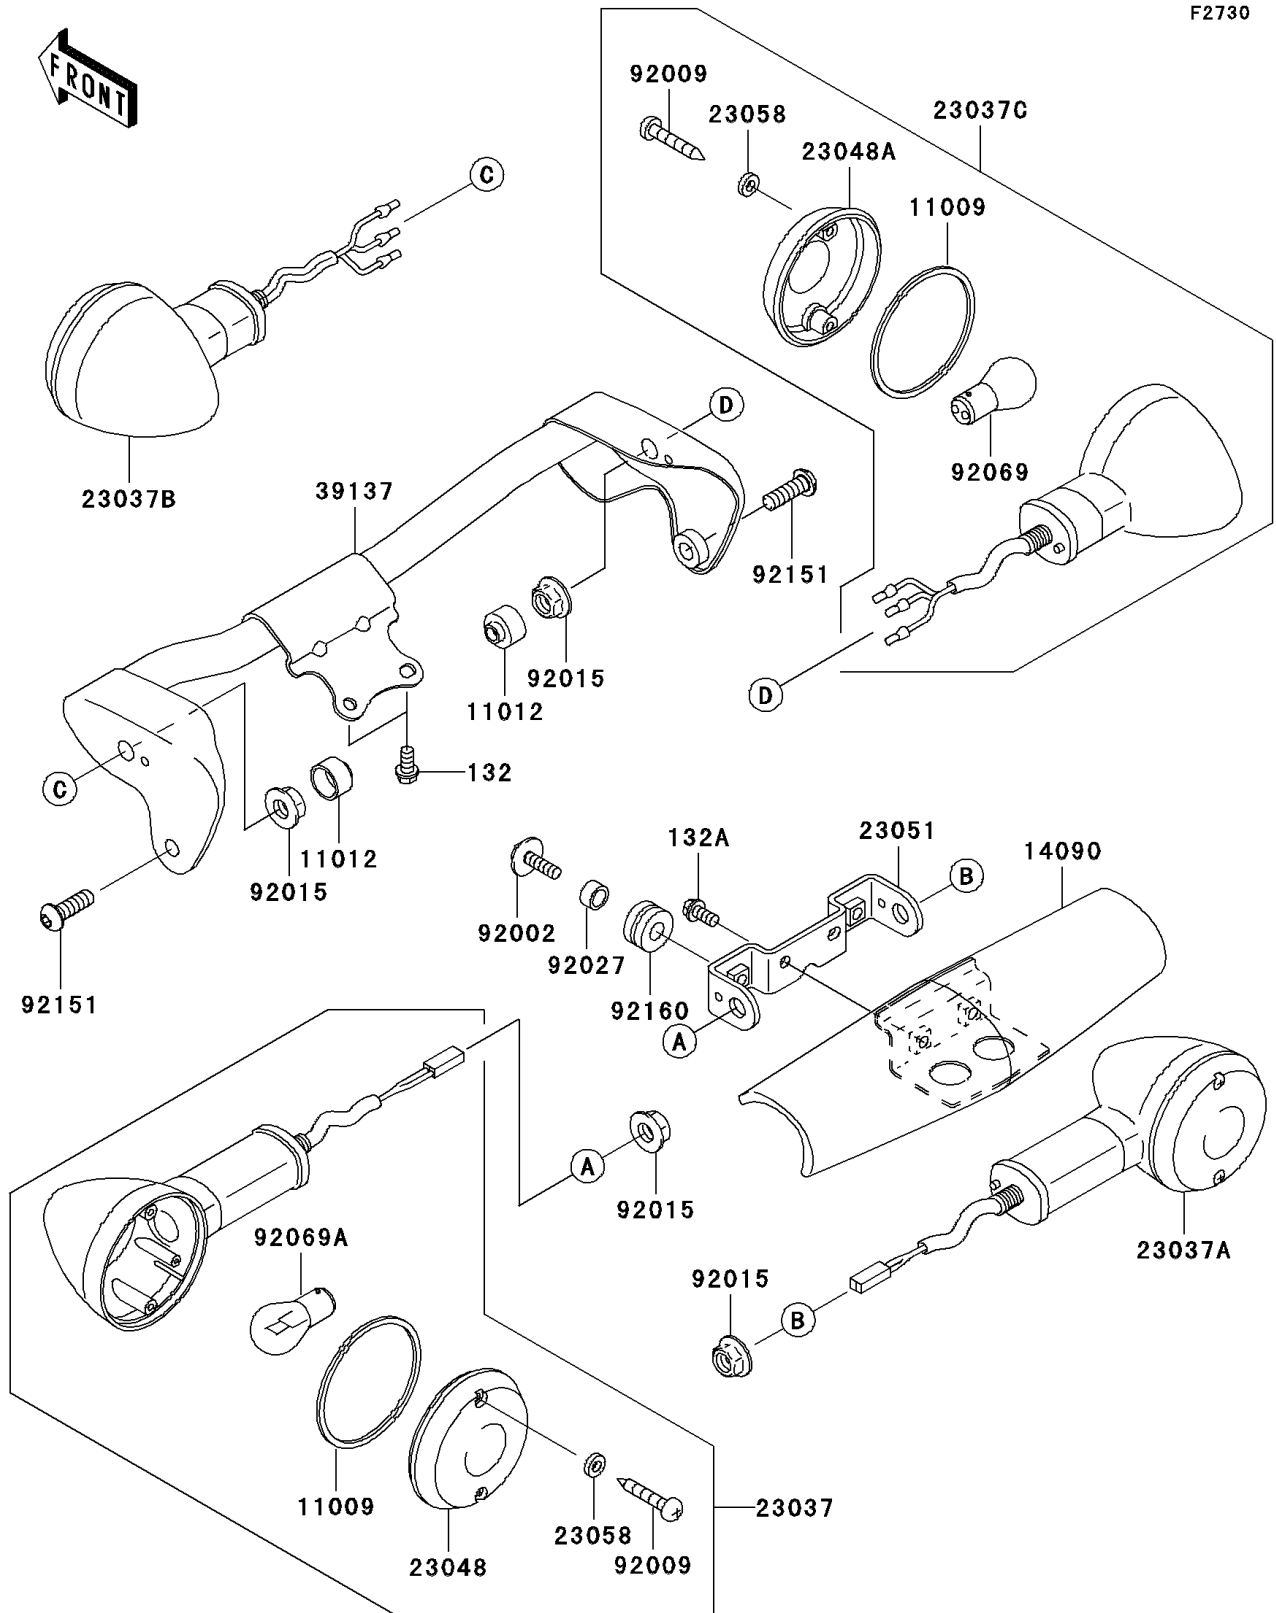

2007 Vulcan 1500 Classic

PARTS DIAGRAM

Turn Signals

2007 Vulcan 1500 Classic

PARTS LIST

Turn Signals

ITEM NAME

PART NUMBER

QUANTITY
