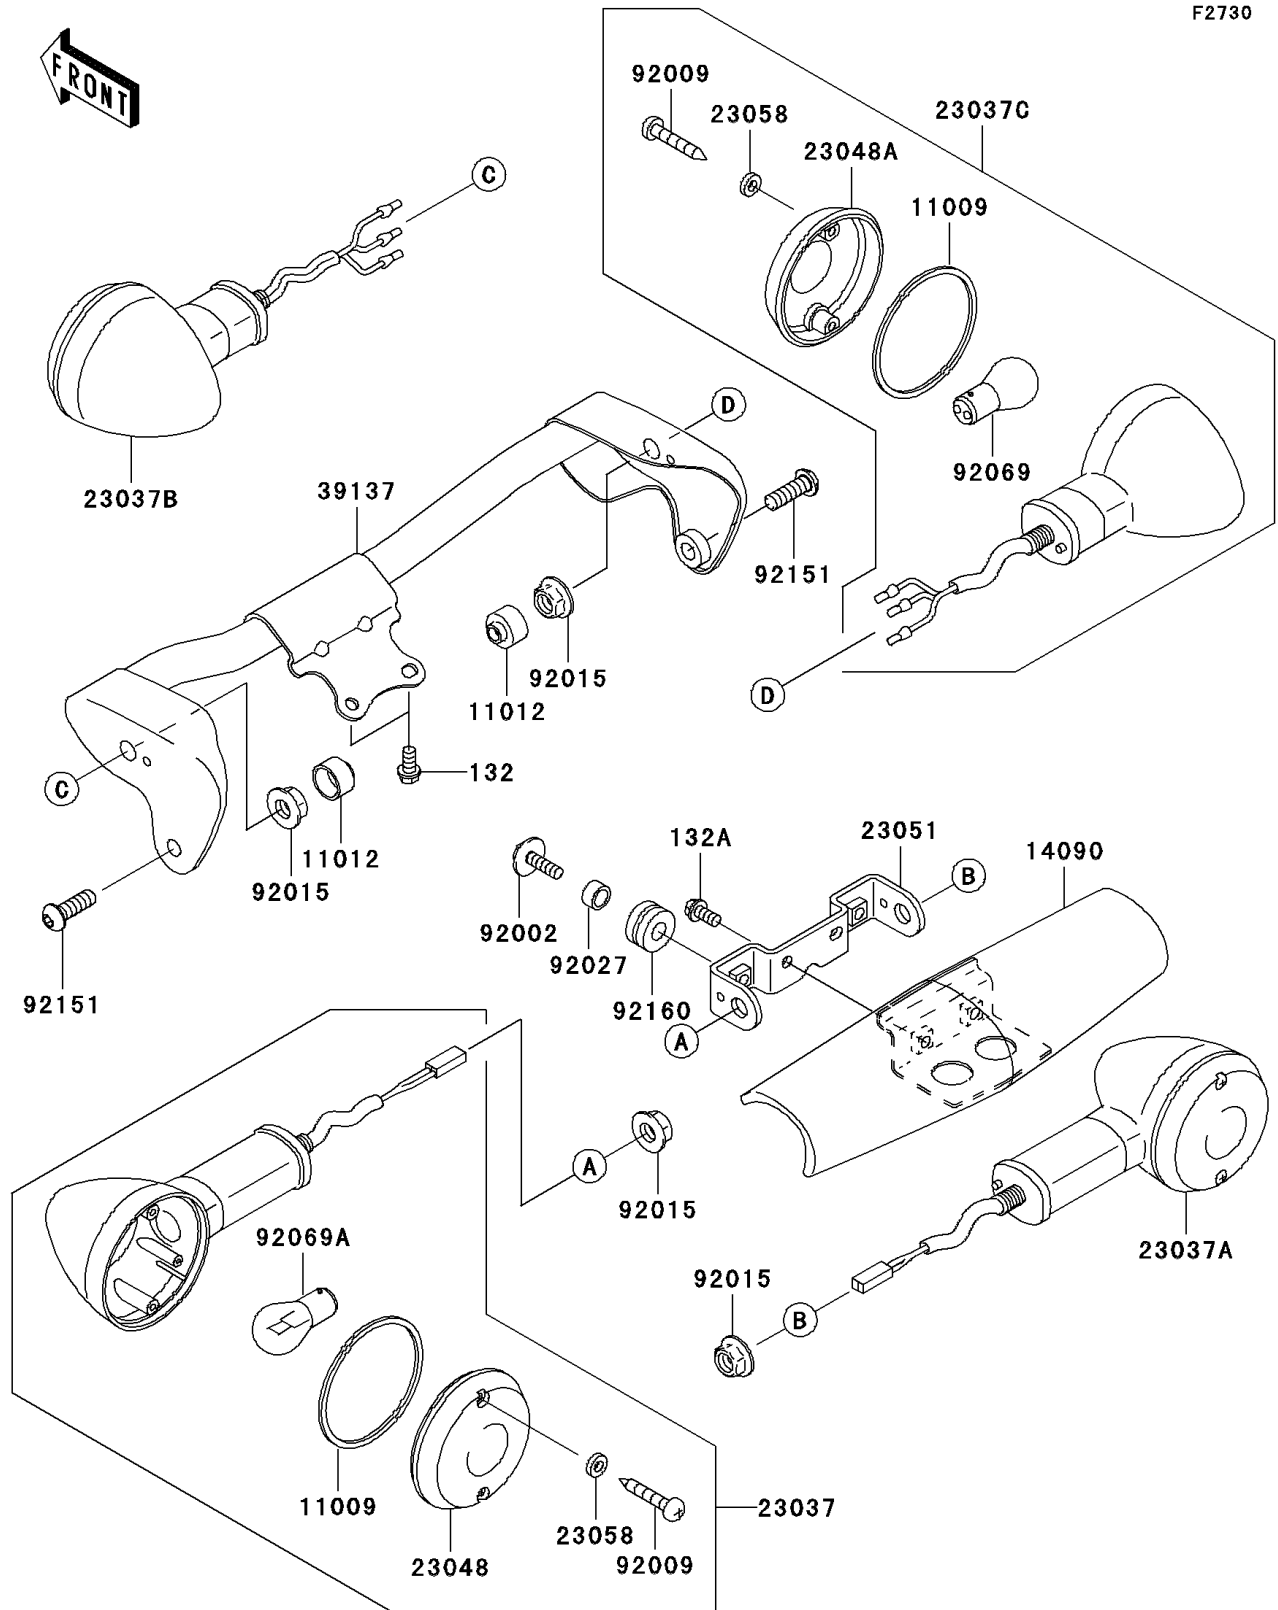

2006 Vulcan 1500 Classic

PARTS DIAGRAM

Turn Signals

2006 Vulcan 1500 Classic

PARTS LIST

Turn Signals

ITEM NAME

PART NUMBER

QUANTITY
