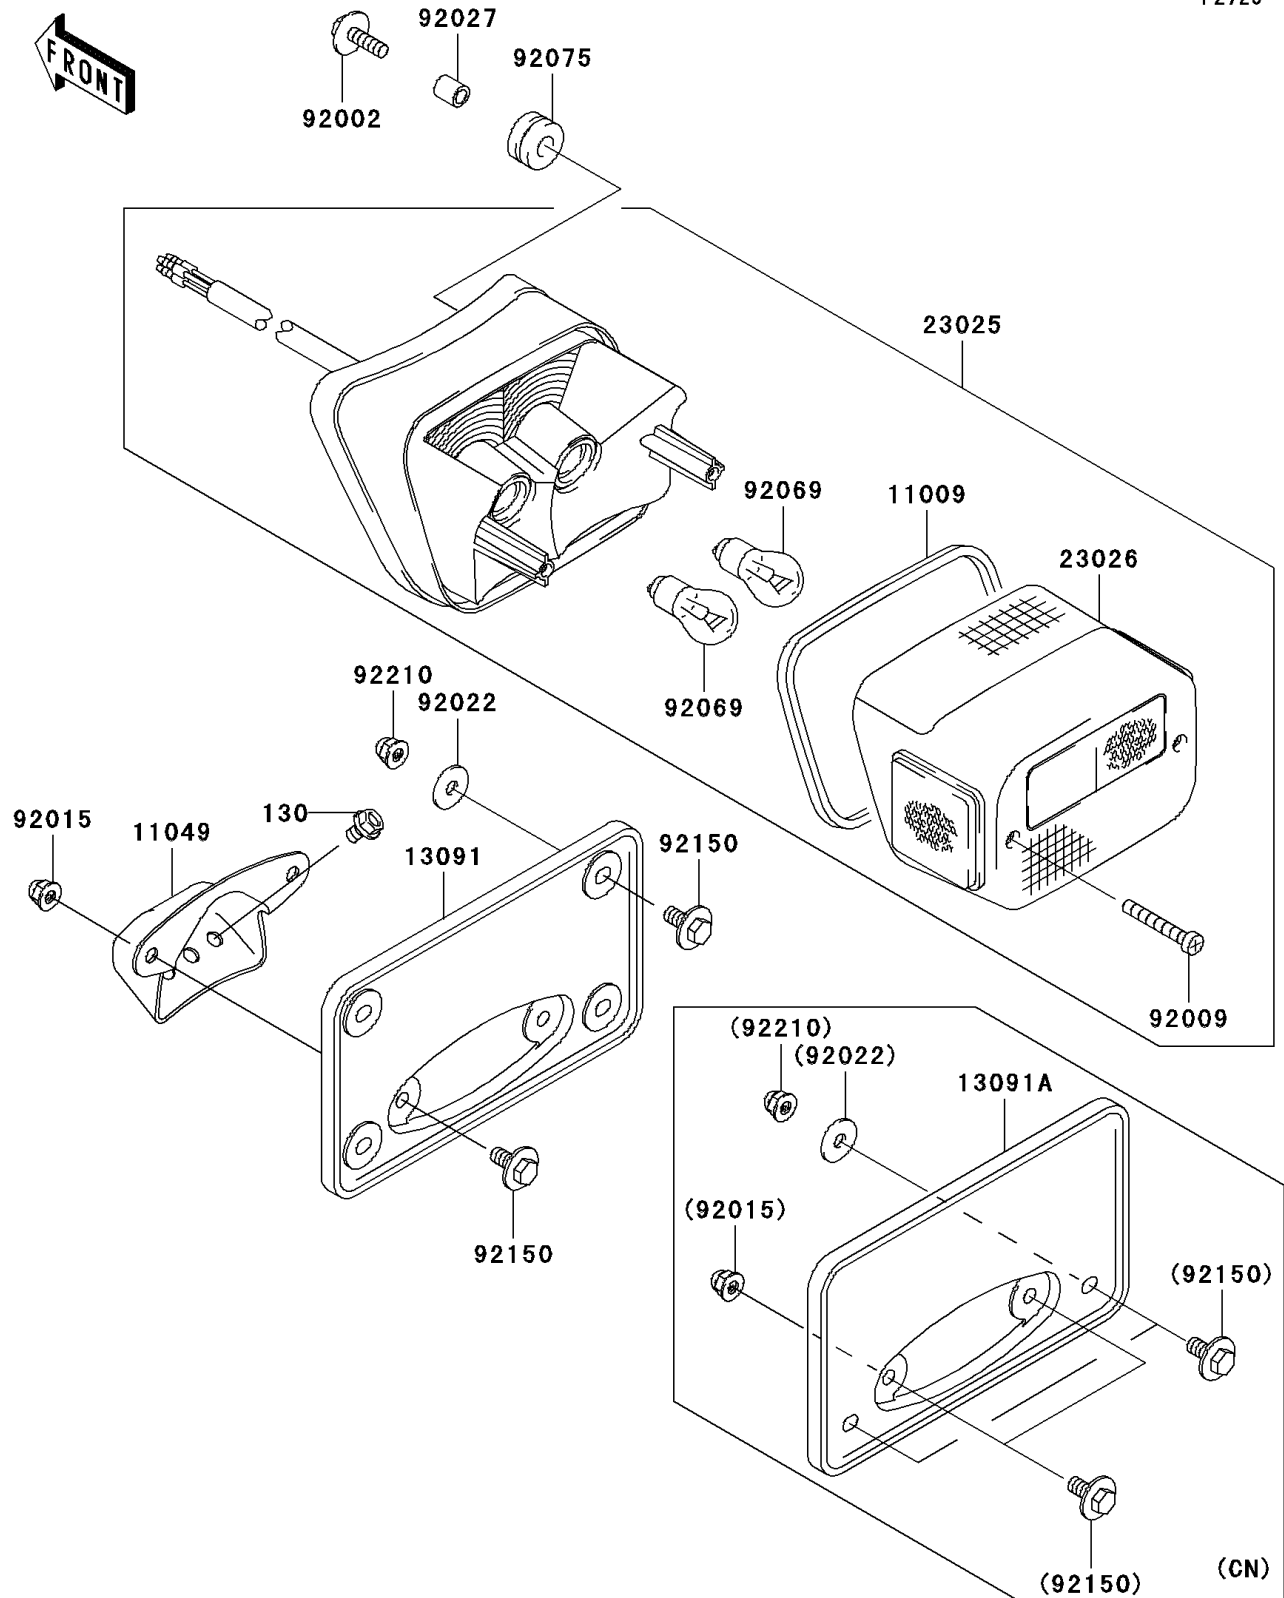

2006 Vulcan 1500 Classic

PARTS DIAGRAM

Taillight(s)

F2720

2006 Vulcan 1500 Classic

PARTS LIST

Taillight(s)

ITEM NAME

PART NUMBER

QUANTITY
