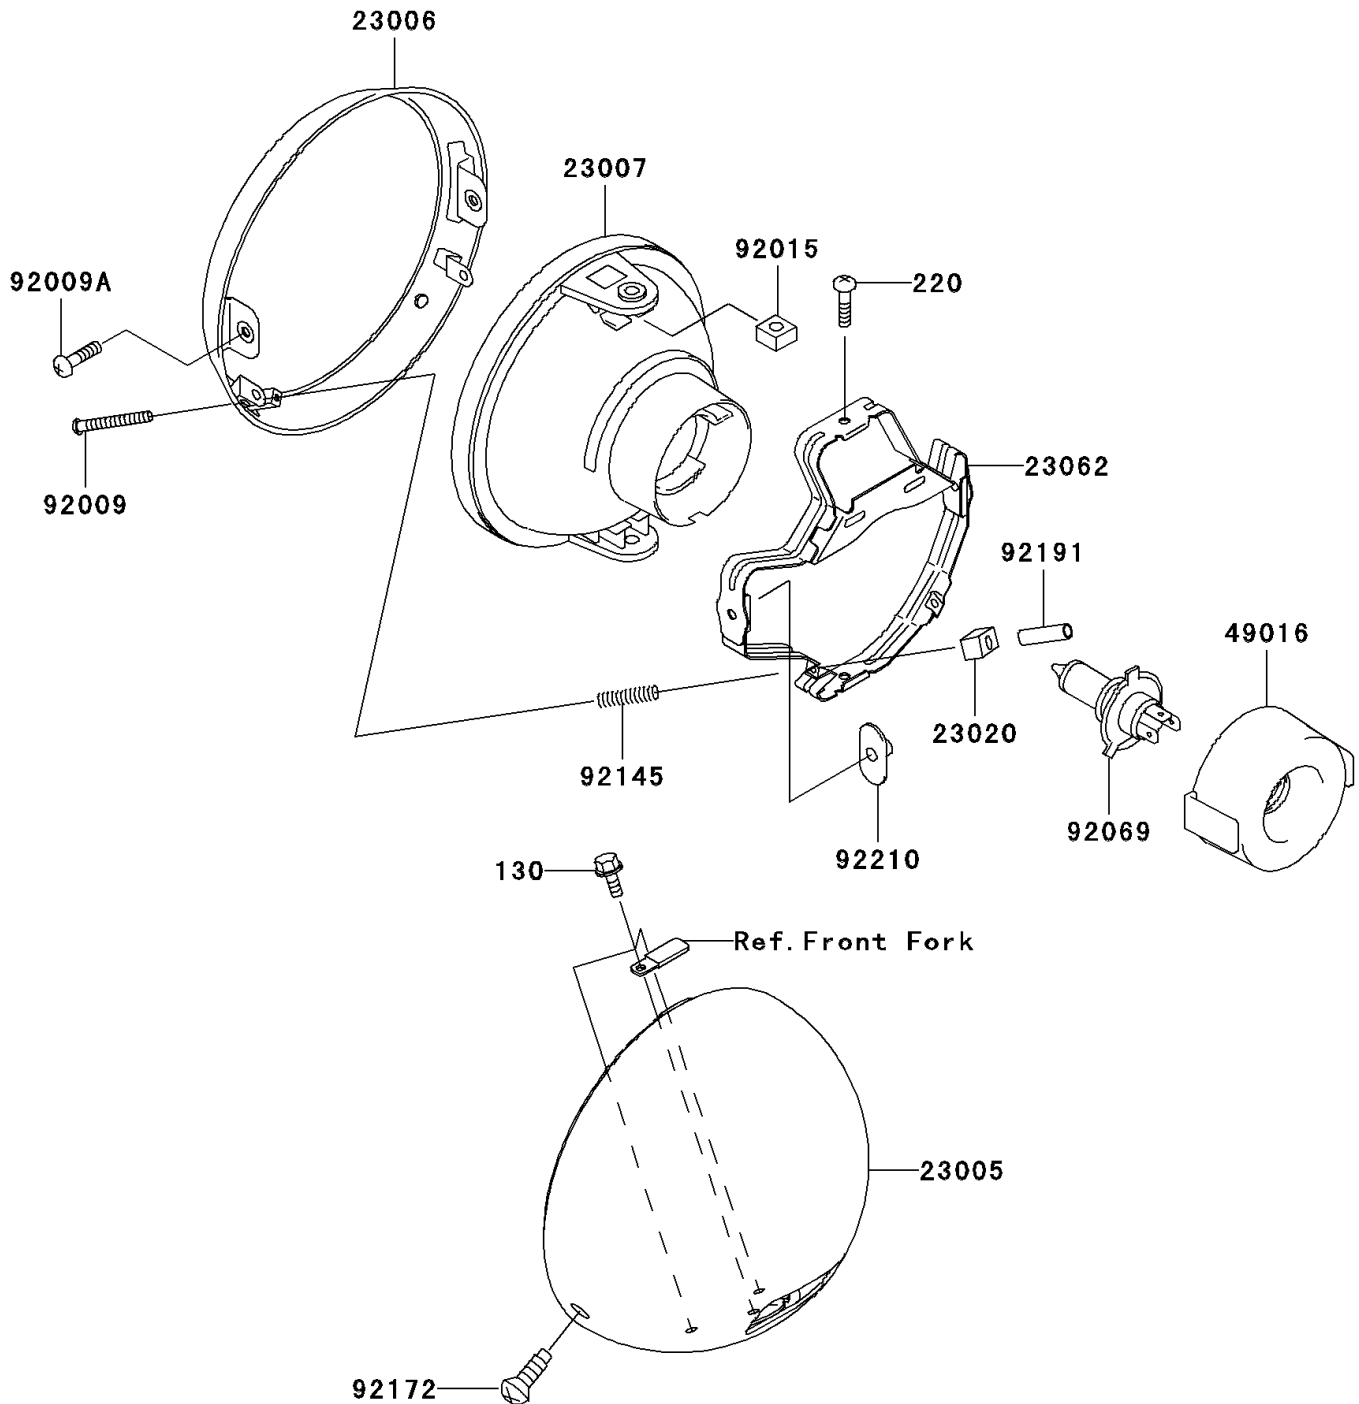

2008 Vulcan® 1500 Classic

PARTS DIAGRAM

Headlight(s)

F2710

2008 Vulcan® 1500 Classic

PARTS LIST

Headlight(s)

ITEM NAME

PART NUMBER

QUANTITY
