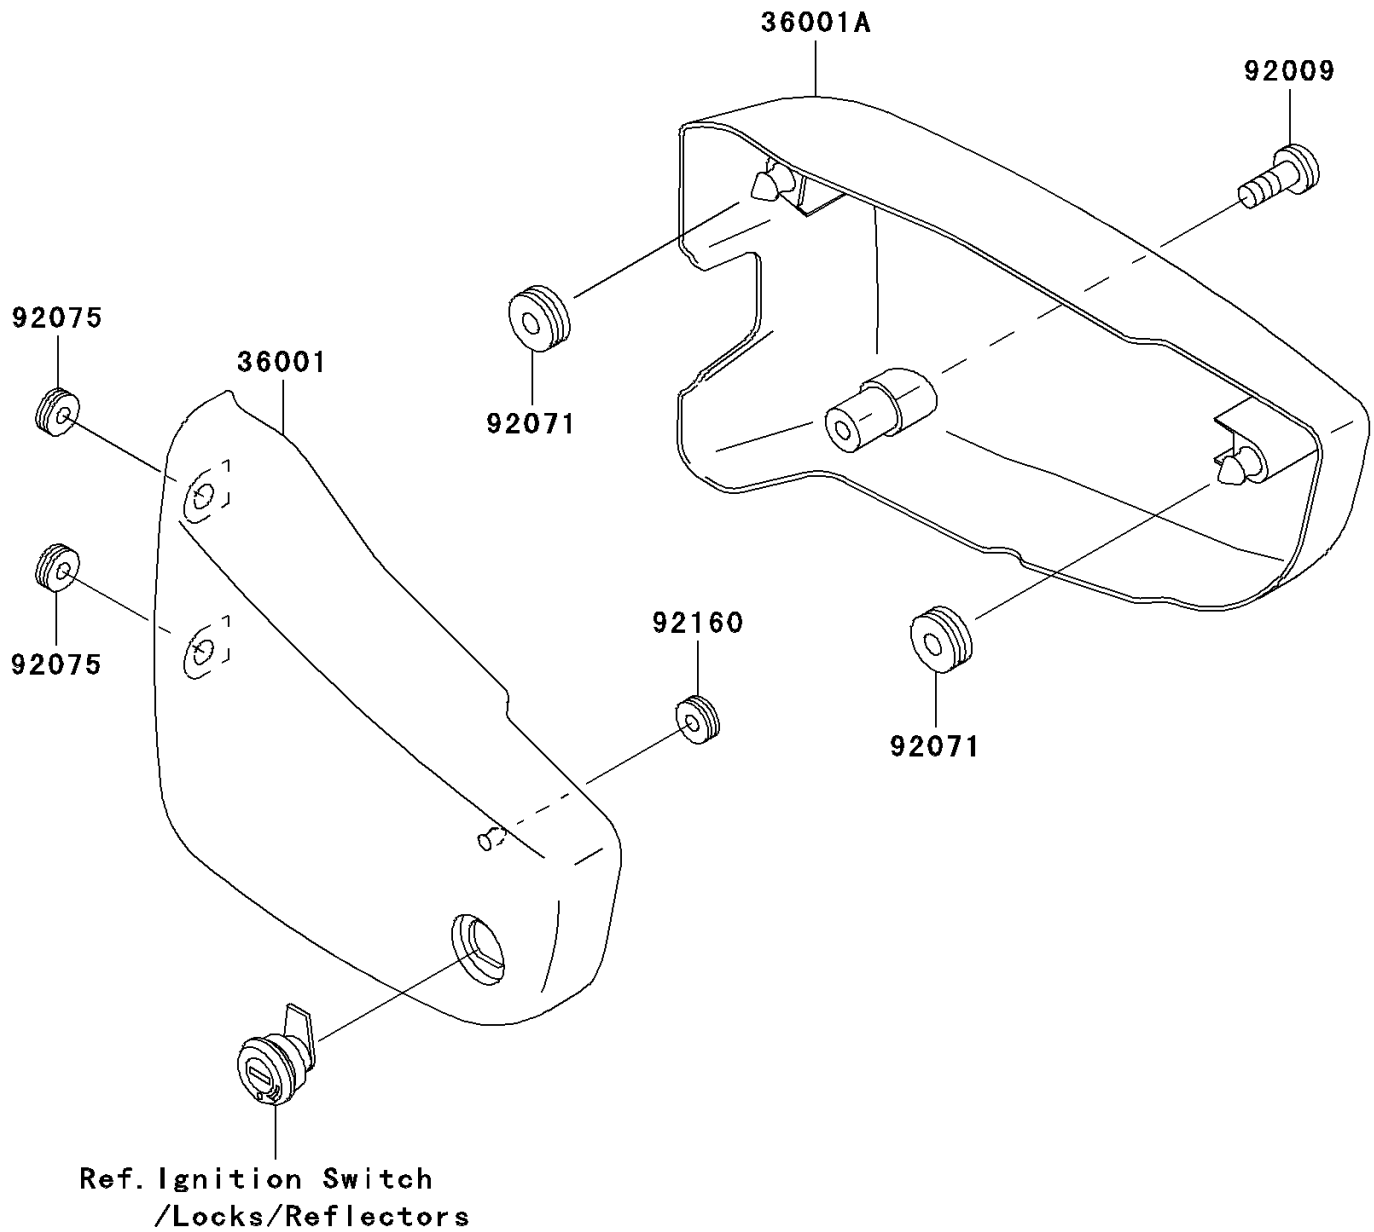

2008 Vulcan® 1500 Classic

PARTS DIAGRAM

Side Covers

F2611

2008 Vulcan® 1500 Classic

PARTS LIST

Side Covers

ITEM NAME

PART NUMBER

QUANTITY
