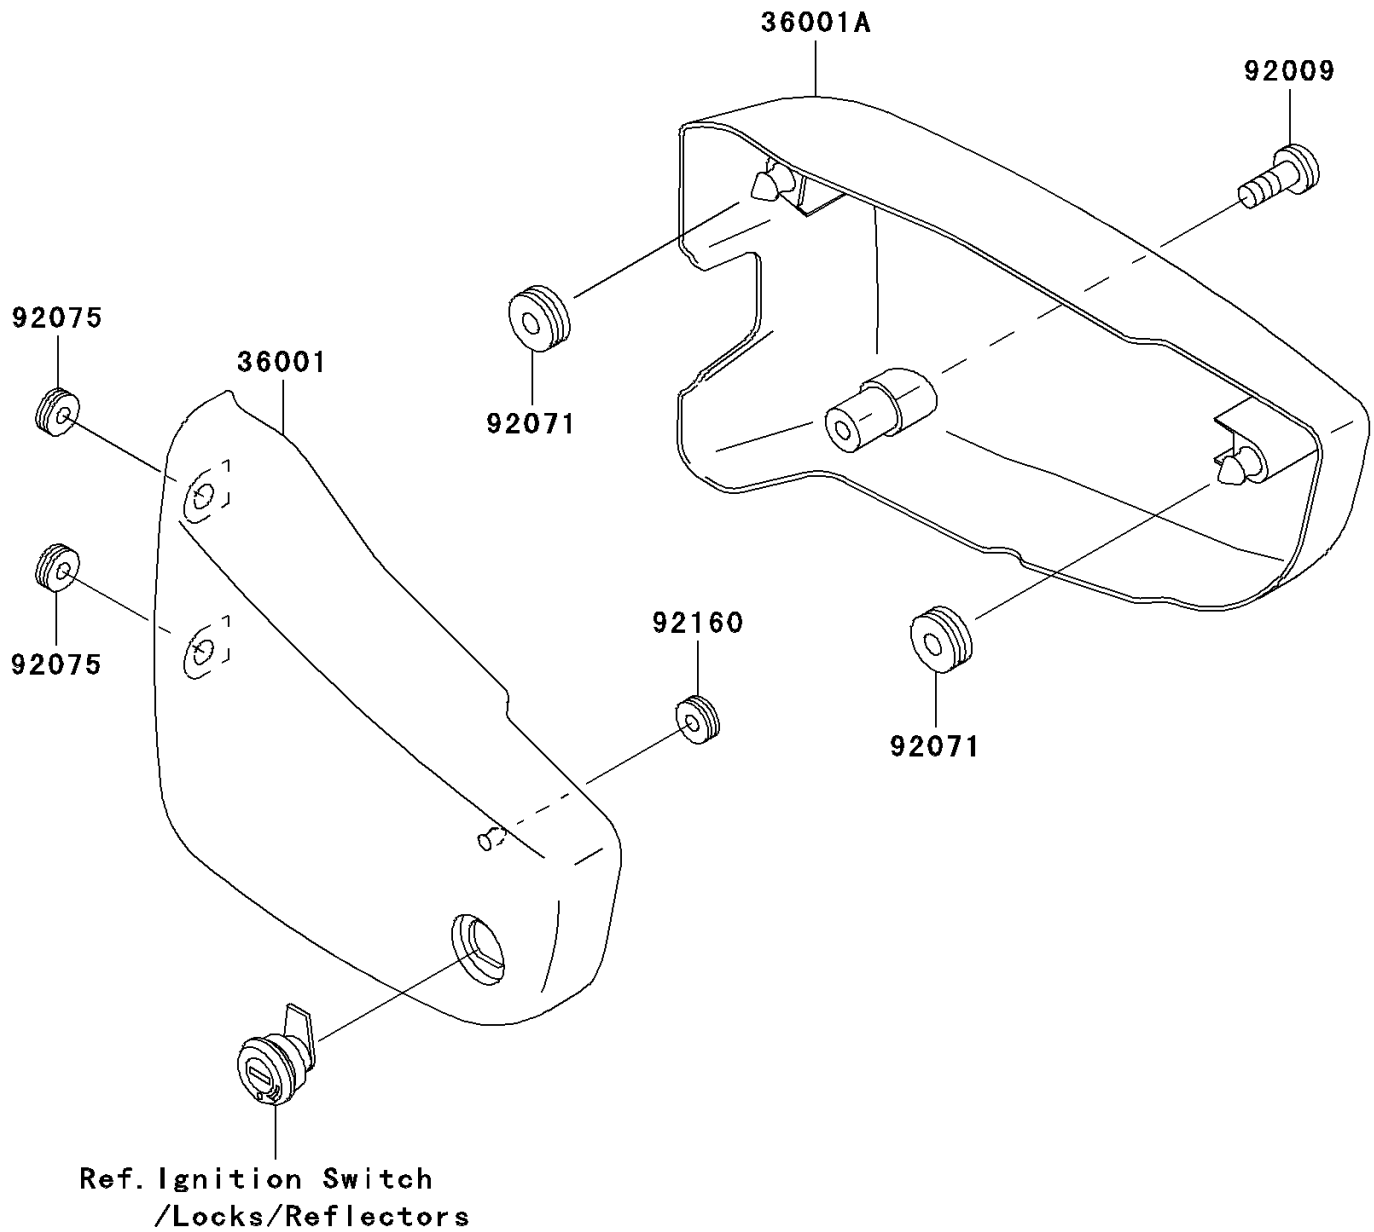

2006 Vulcan 1500 Classic

PARTS DIAGRAM

Side Covers

F2611

2006 Vulcan 1500 Classic

PARTS LIST

Side Covers

ITEM NAME

PART NUMBER

QUANTITY
