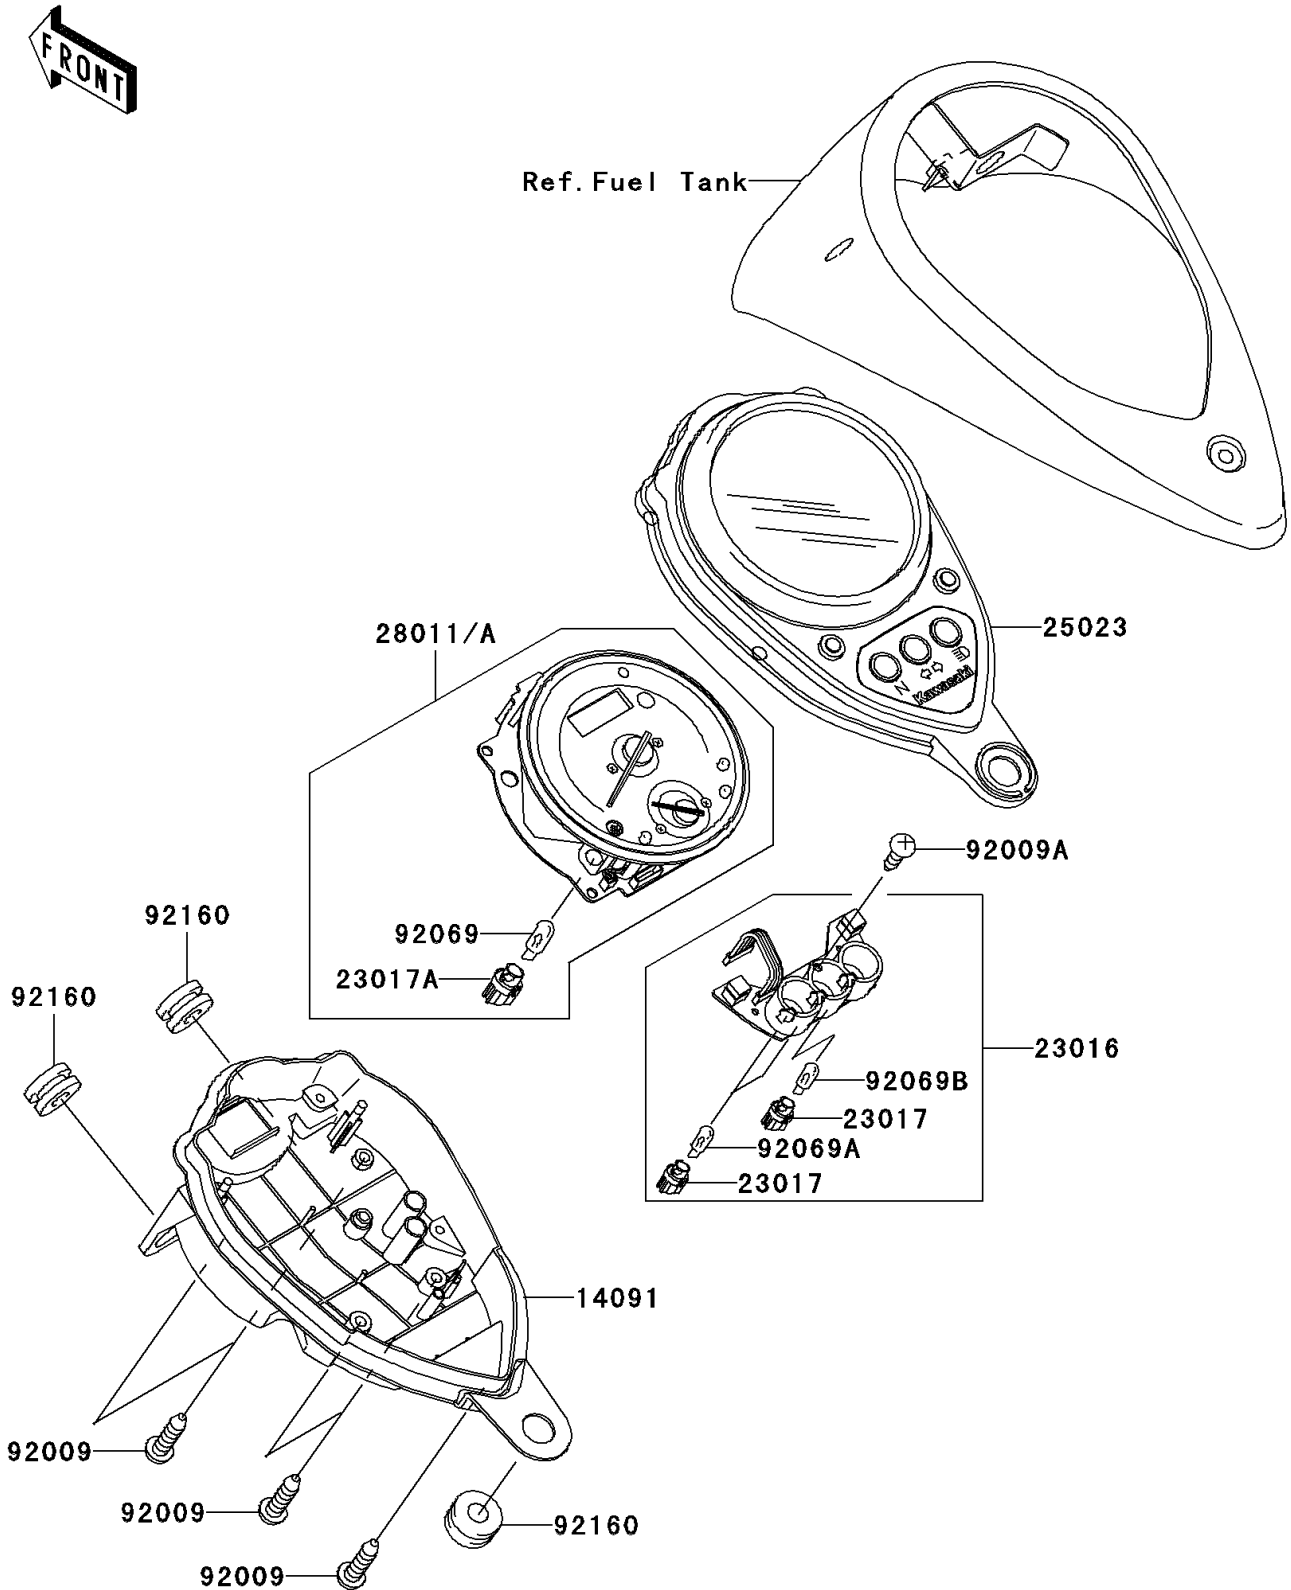

2007 Vulcan 1500 Classic

PARTS DIAGRAM

Meter(s)

F2530

2007 Vulcan 1500 Classic

PARTS LIST

Meter(s)

ITEM NAME

PART NUMBER

QUANTITY
