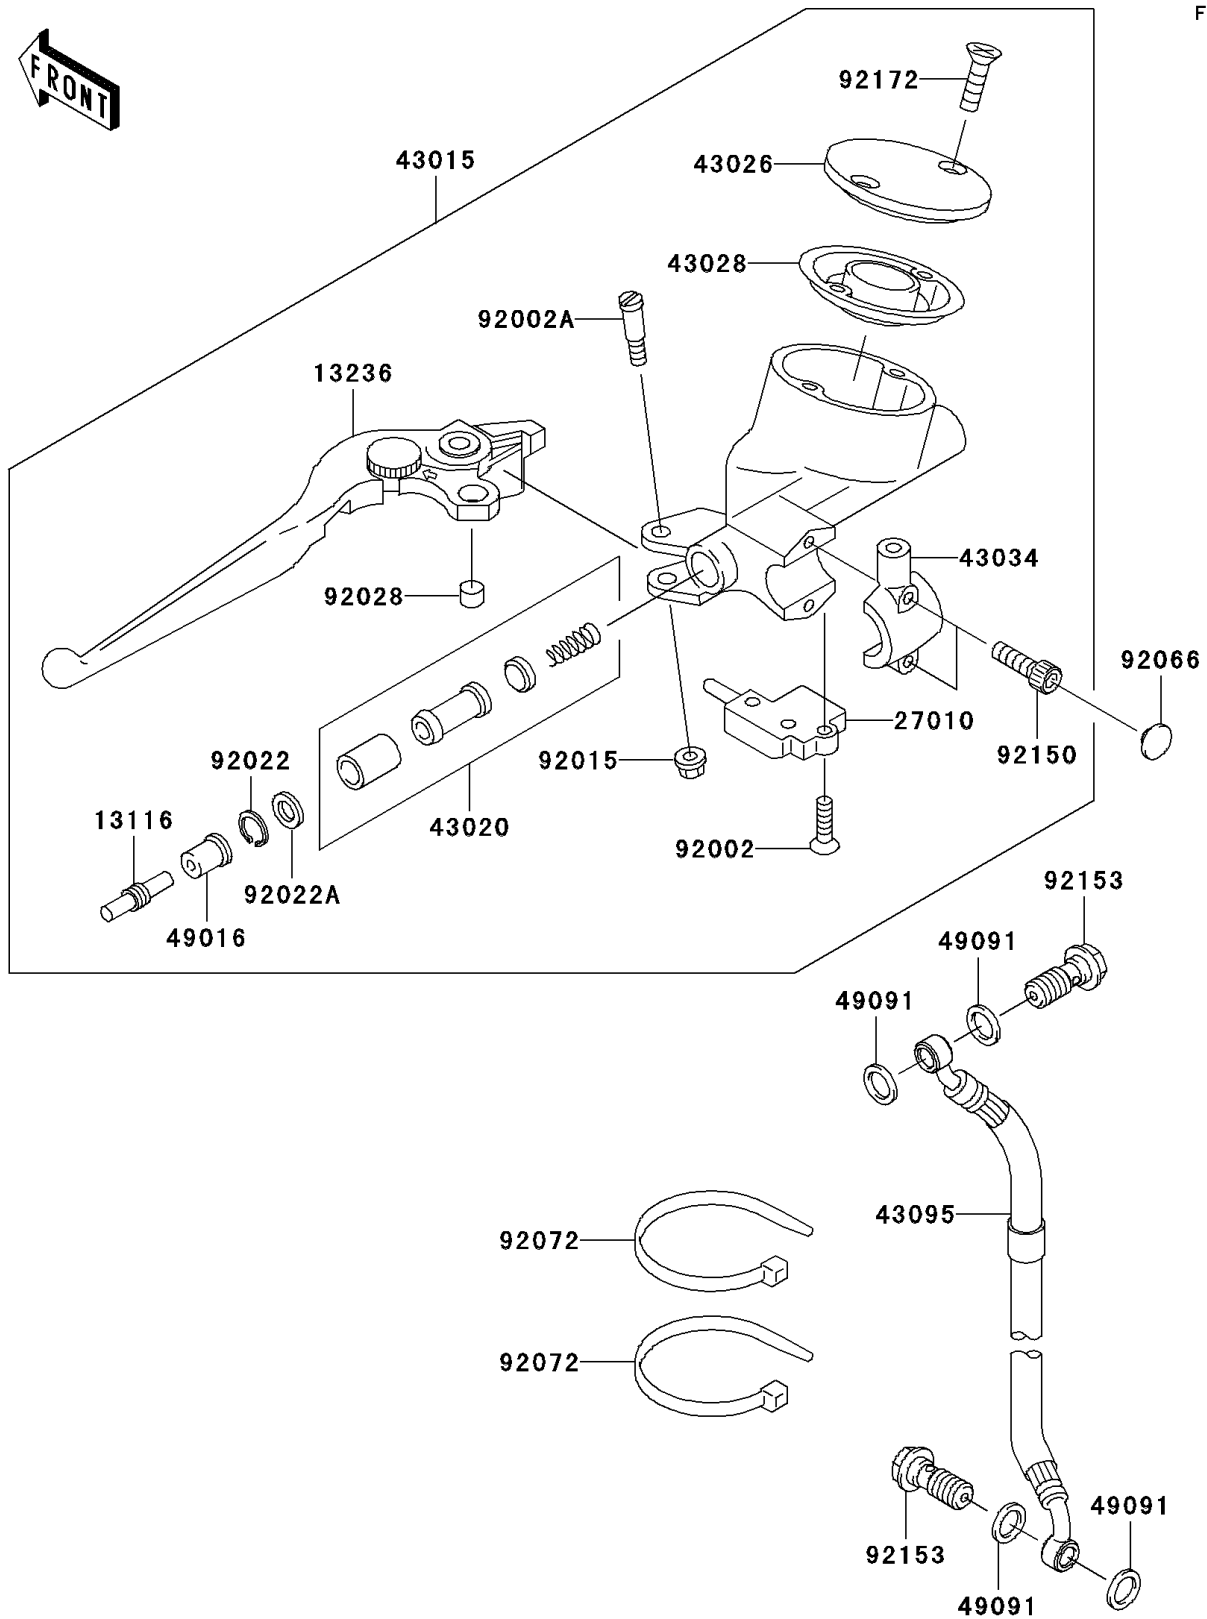

2008 Vulcan® 1500 Classic

PARTS DIAGRAM

Clutch Master Cylinder

2008 Vulcan® 1500 Classic

PARTS LIST

Clutch Master Cylinder

ITEM NAME

PART NUMBER

QUANTITY
