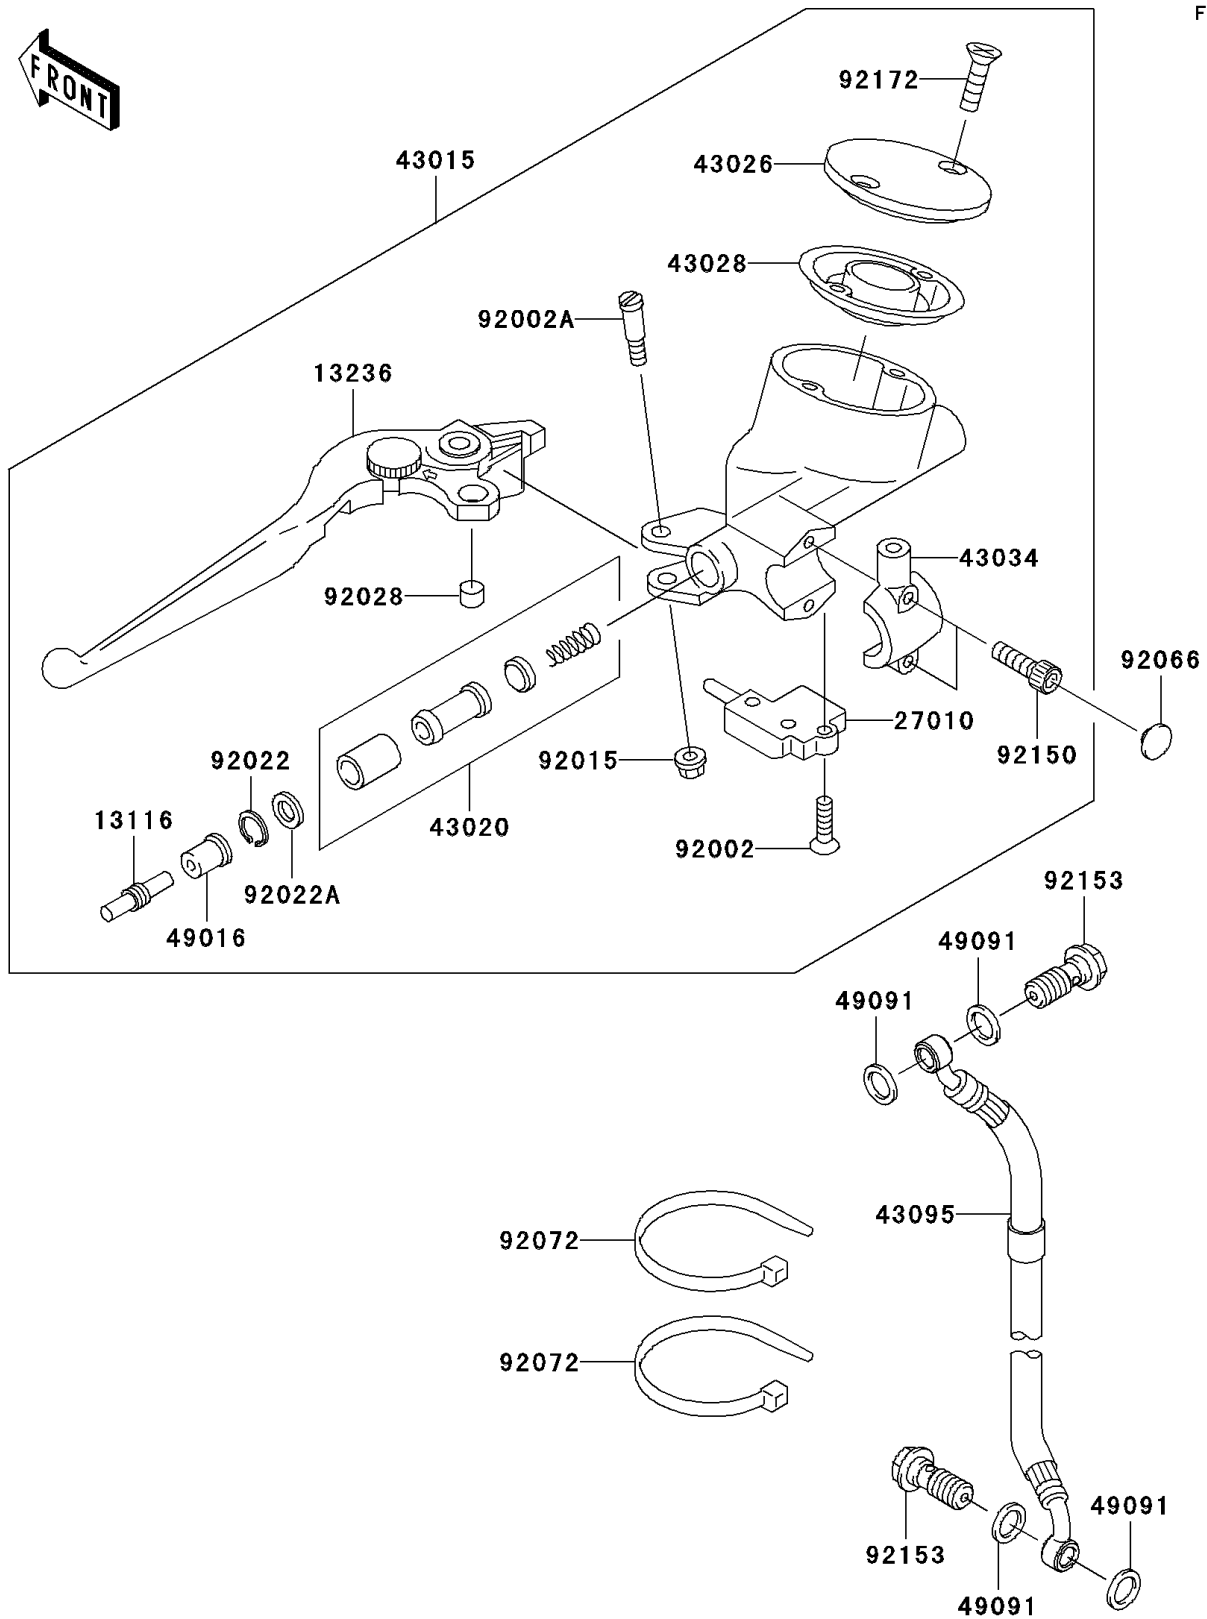

2007 Vulcan 1500 Classic

PARTS DIAGRAM

Clutch Master Cylinder

2007 Vulcan 1500 Classic

PARTS LIST

Clutch Master Cylinder

ITEM NAME

PART NUMBER

QUANTITY
