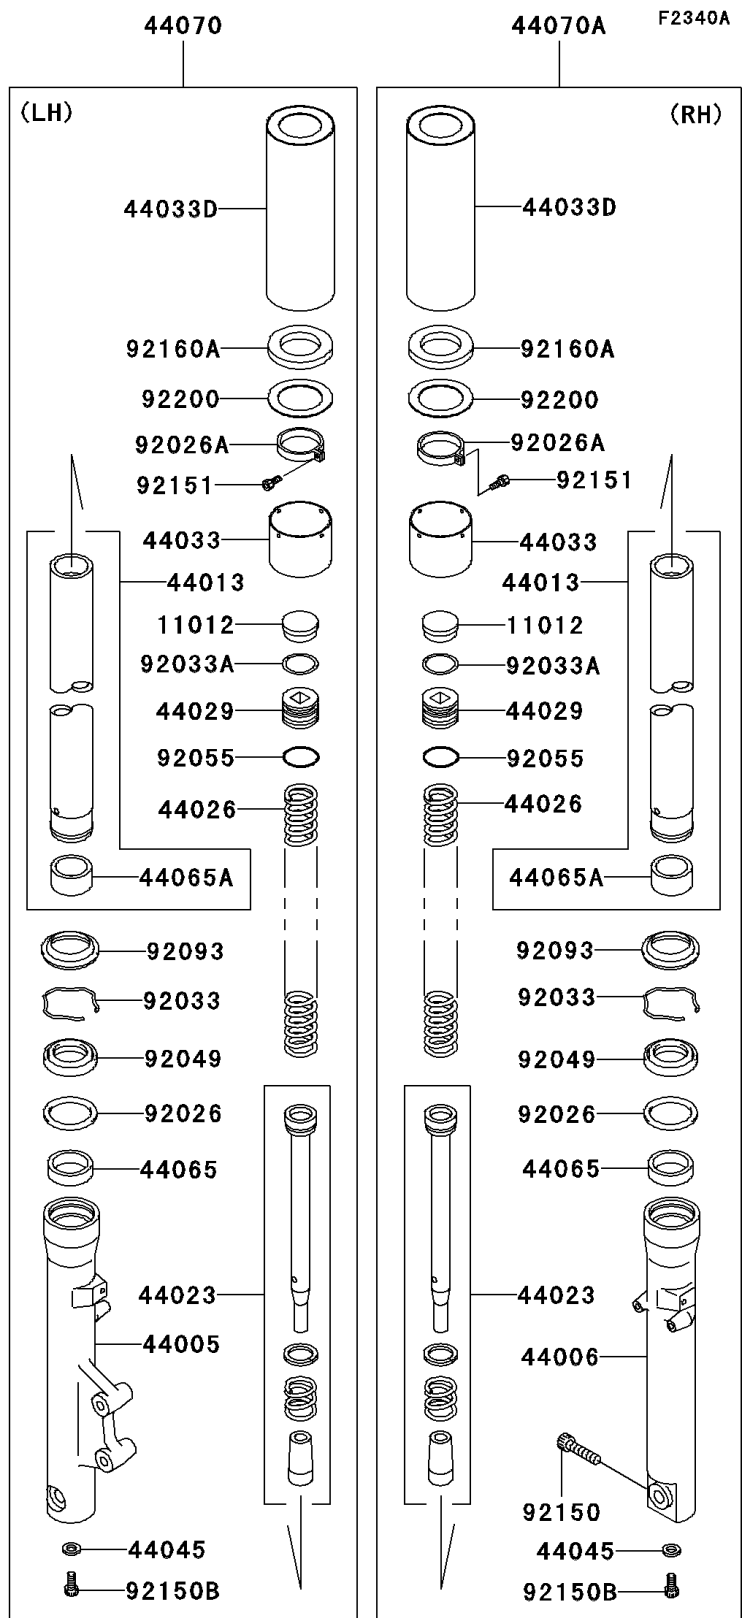

2007 Vulcan 1500 Classic

PARTS DIAGRAM

Front Fork(N7F/N7FA/N8F/N8FA)

2007 Vulcan 1500 Classic

PARTS LIST

Front Fork(N7F/N7FA/N8F/N8FA)

ITEM NAME

PART NUMBER

QUANTITY
