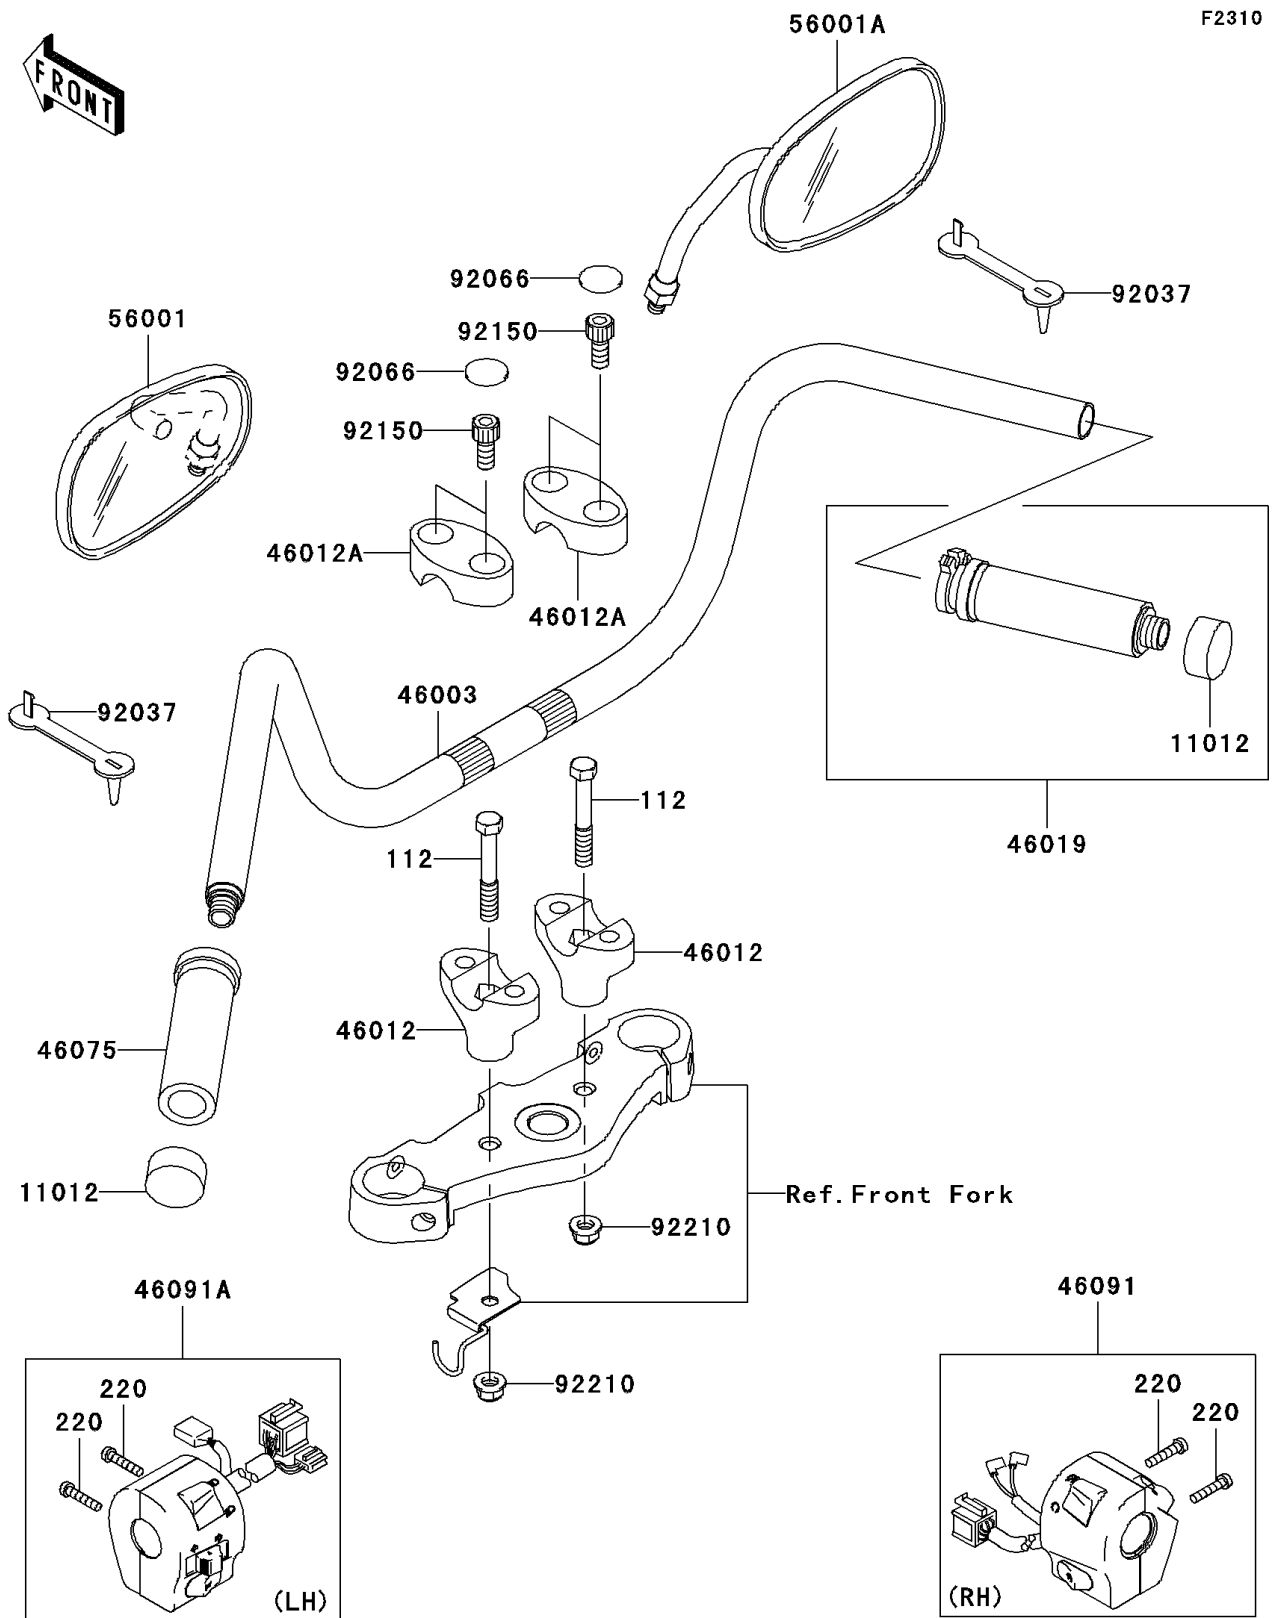

2008 Vulcan® 1500 Classic

PARTS DIAGRAM

Handlebar

2008 Vulcan® 1500 Classic

PARTS LIST

Handlebar

ITEM NAME

PART NUMBER

QUANTITY
