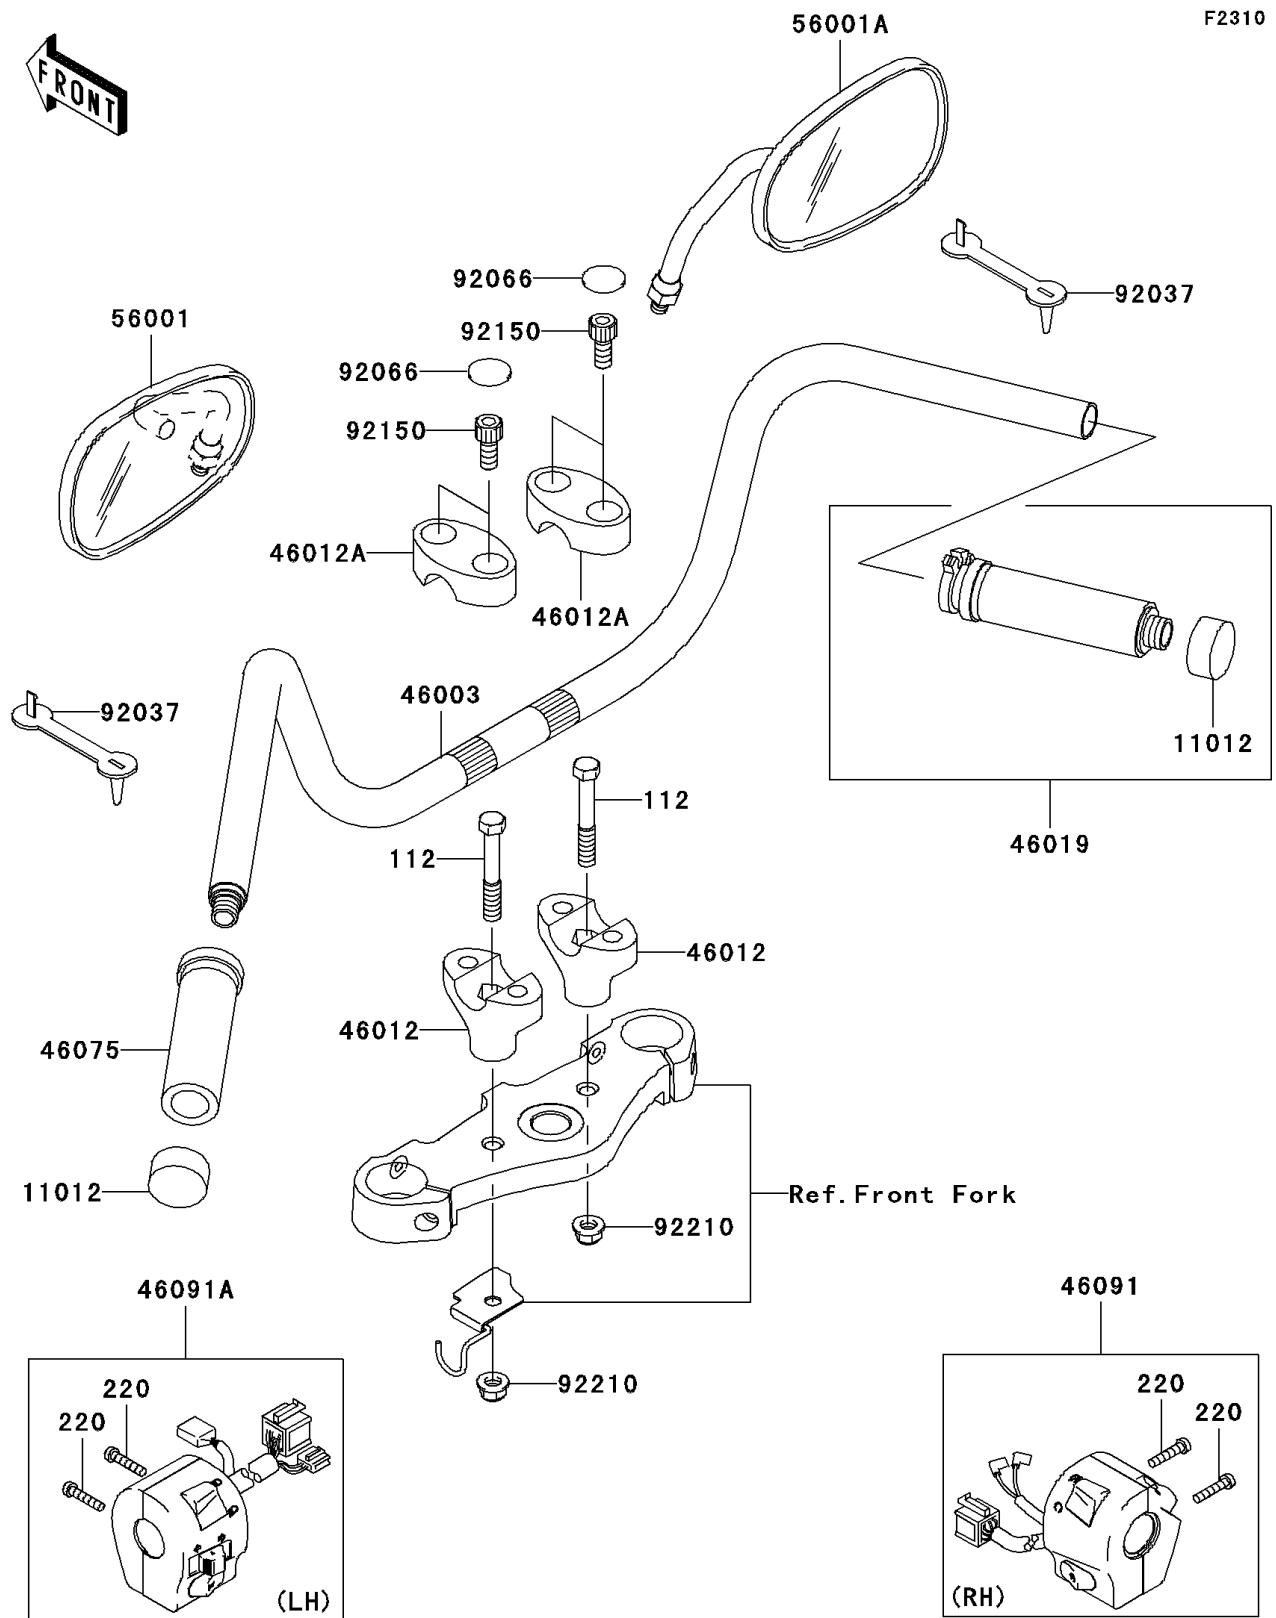

2006 Vulcan 1500 Classic

PARTS DIAGRAM

Handlebar

2006 Vulcan 1500 Classic

PARTS LIST

Handlebar

ITEM NAME

PART NUMBER

QUANTITY
