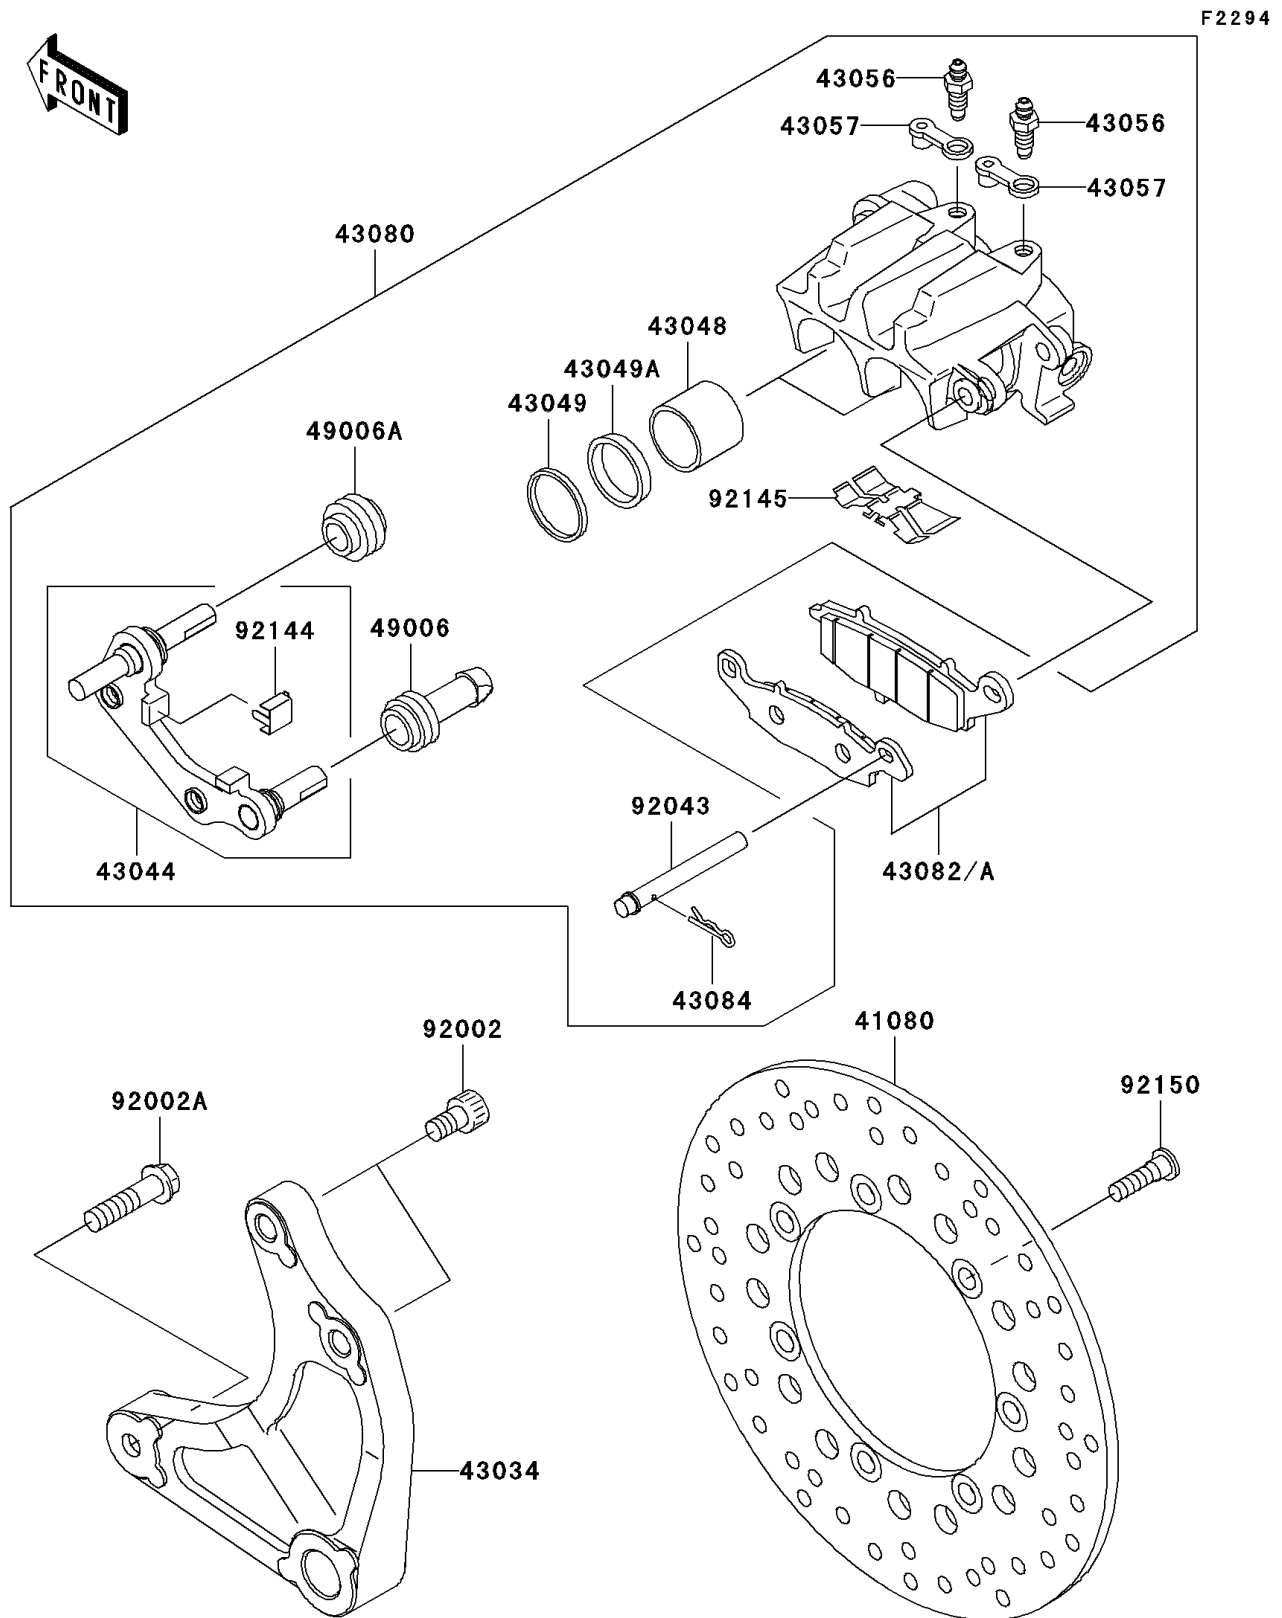

2007 Vulcan 1500 Classic

PARTS DIAGRAM

Rear Brake

2007 Vulcan 1500 Classic

PARTS LIST

Rear Brake

ITEM NAME	PART NUMBER	QUANTITY
-----------	-------------	----------
