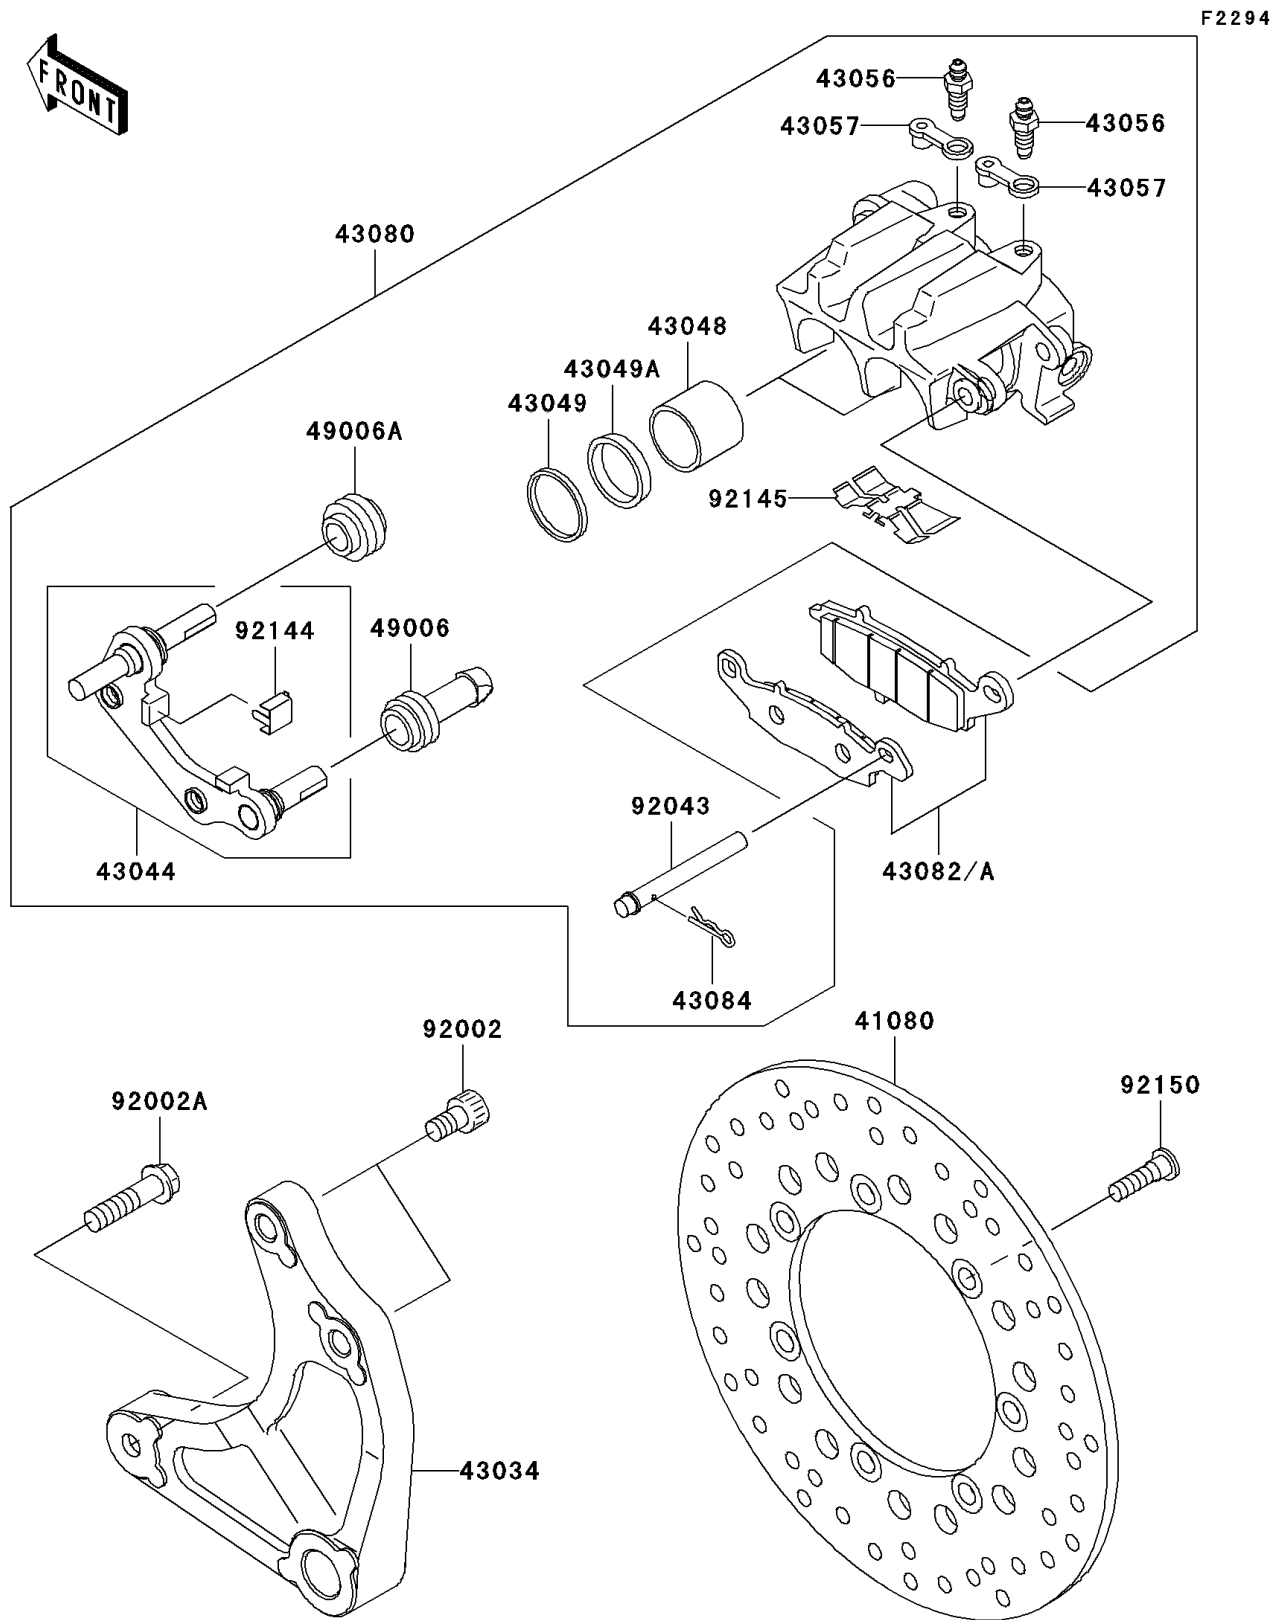

2006 Vulcan 1500 Classic

PARTS DIAGRAM

Rear Brake

2006 Vulcan 1500 Classic

PARTS LIST

Rear Brake

ITEM NAME

PART NUMBER

QUANTITY
