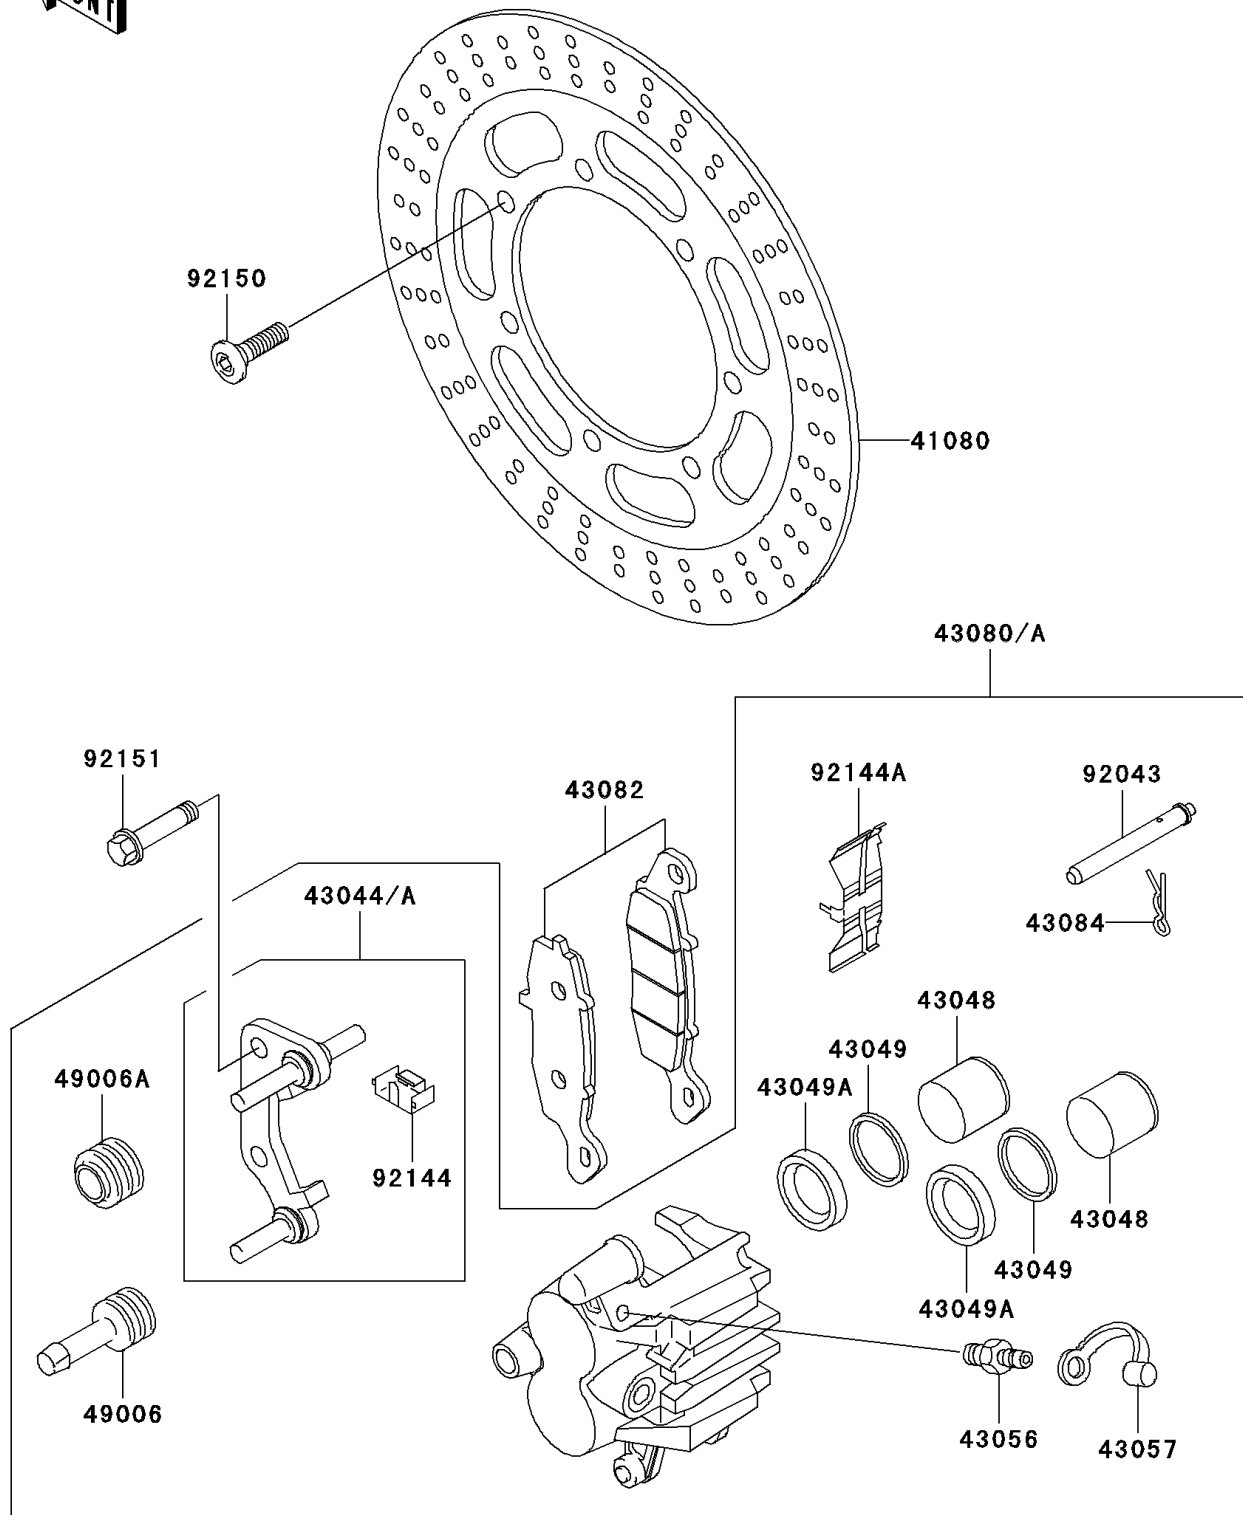

2007 Vulcan 1500 Classic

PARTS DIAGRAM

Front Brake

F2292

2007 Vulcan 1500 Classic

PARTS LIST

Front Brake

ITEM NAME

PART NUMBER

QUANTITY
