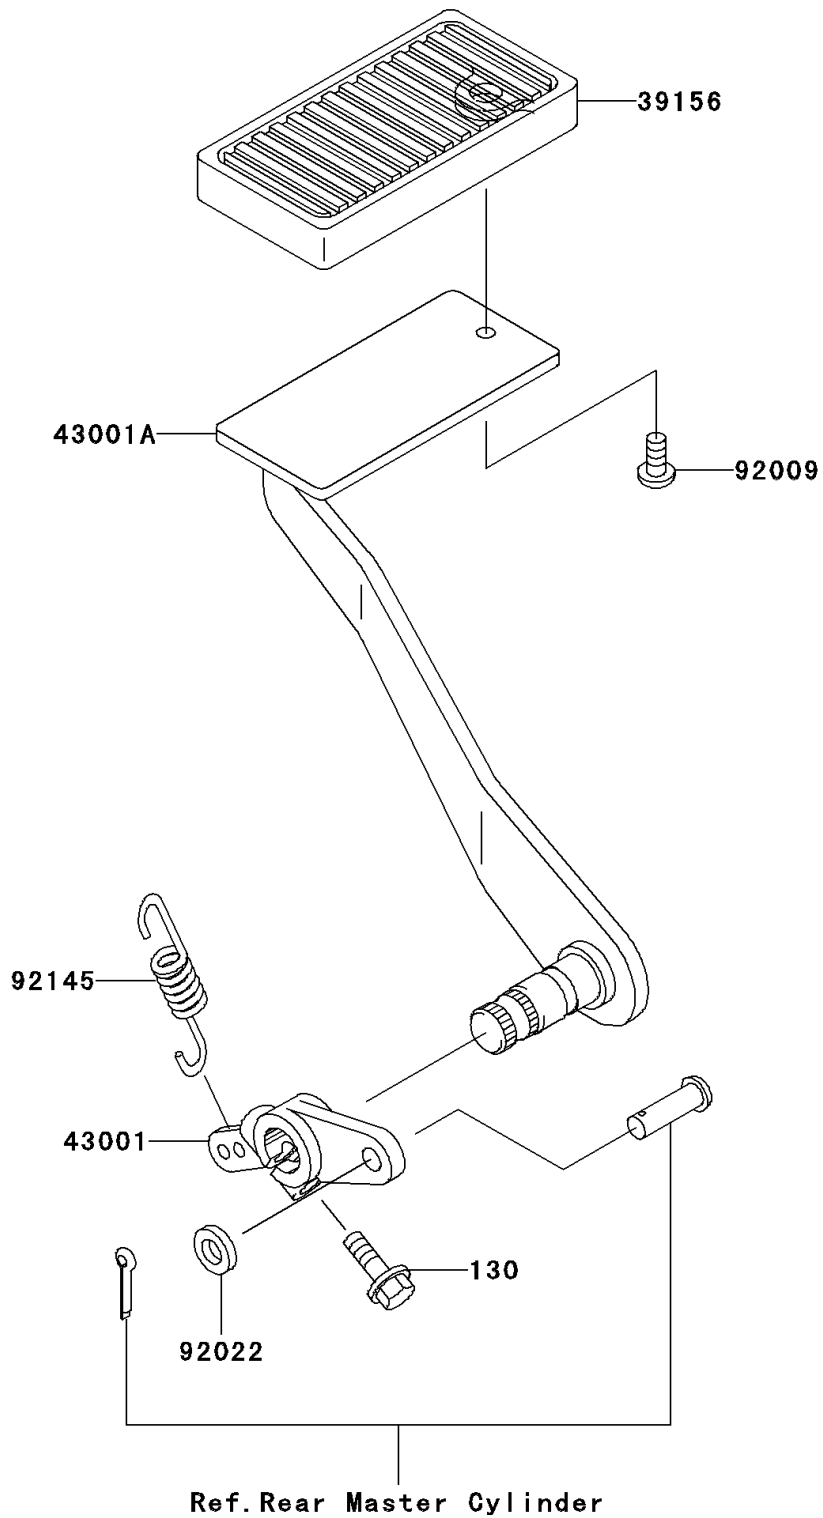

2007 Vulcan 1500 Classic

PARTS DIAGRAM

Brake Pedal/Torque Link

F2260

2007 Vulcan 1500 Classic

PARTS LIST

Brake Pedal/Torque Link

ITEM NAME

PART NUMBER

QUANTITY
