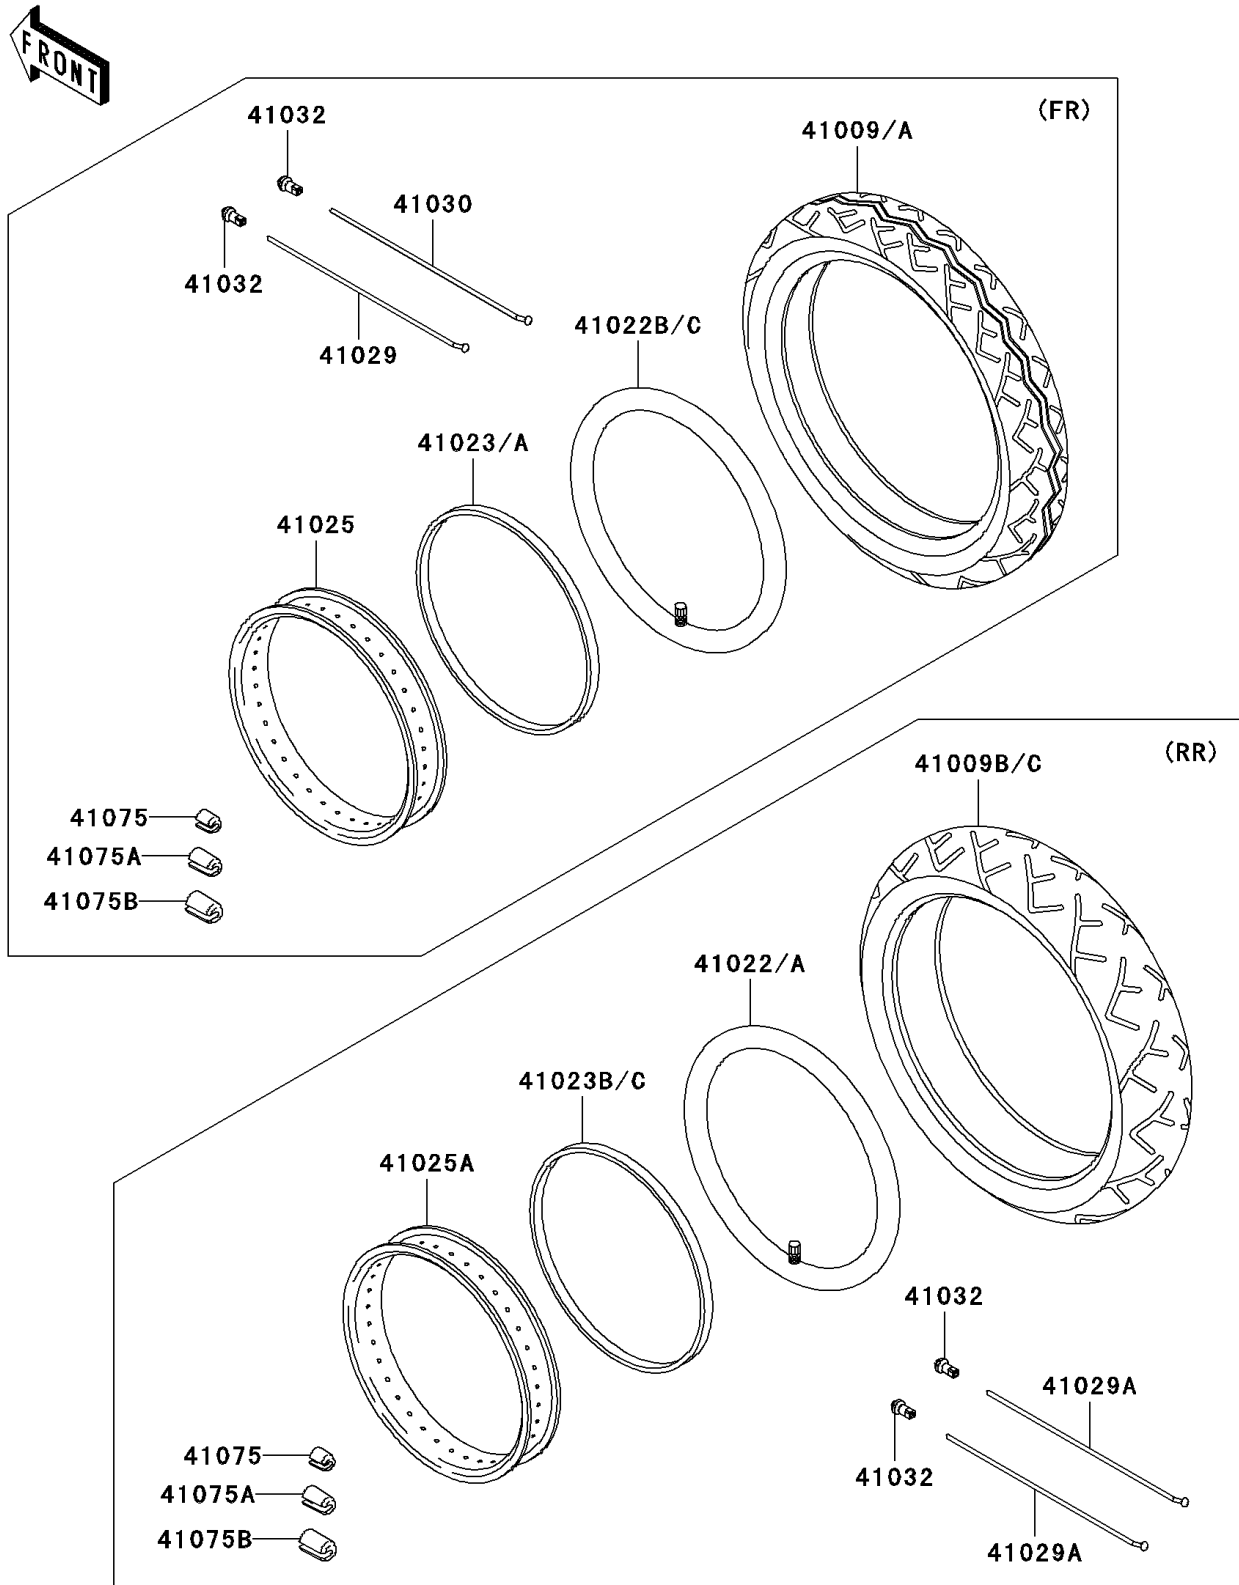

2008 Vulcan® 1500 Classic

PARTS DIAGRAM

Tires

F2210

2008 Vulcan® 1500 Classic

PARTS LIST

Tires

ITEM NAME

PART NUMBER

QUANTITY
