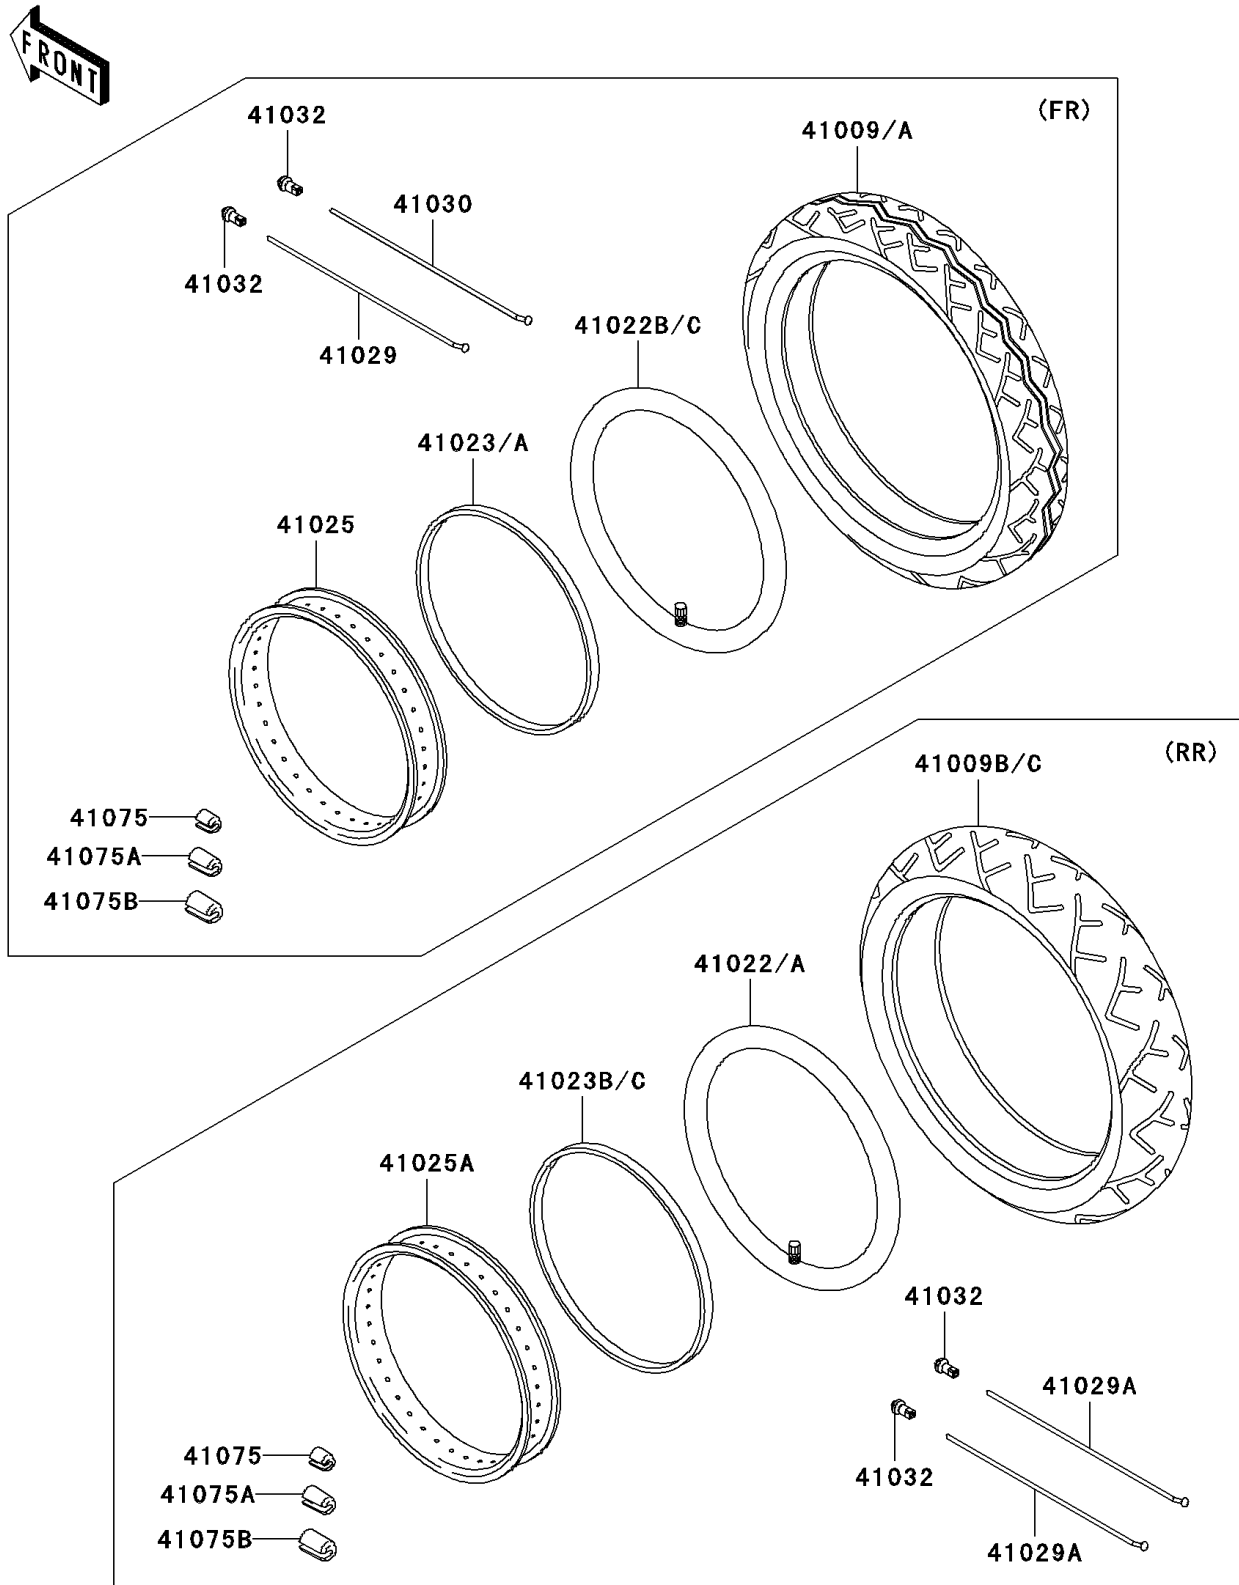

2006 Vulcan 1500 Classic

PARTS DIAGRAM

Tires

F2210