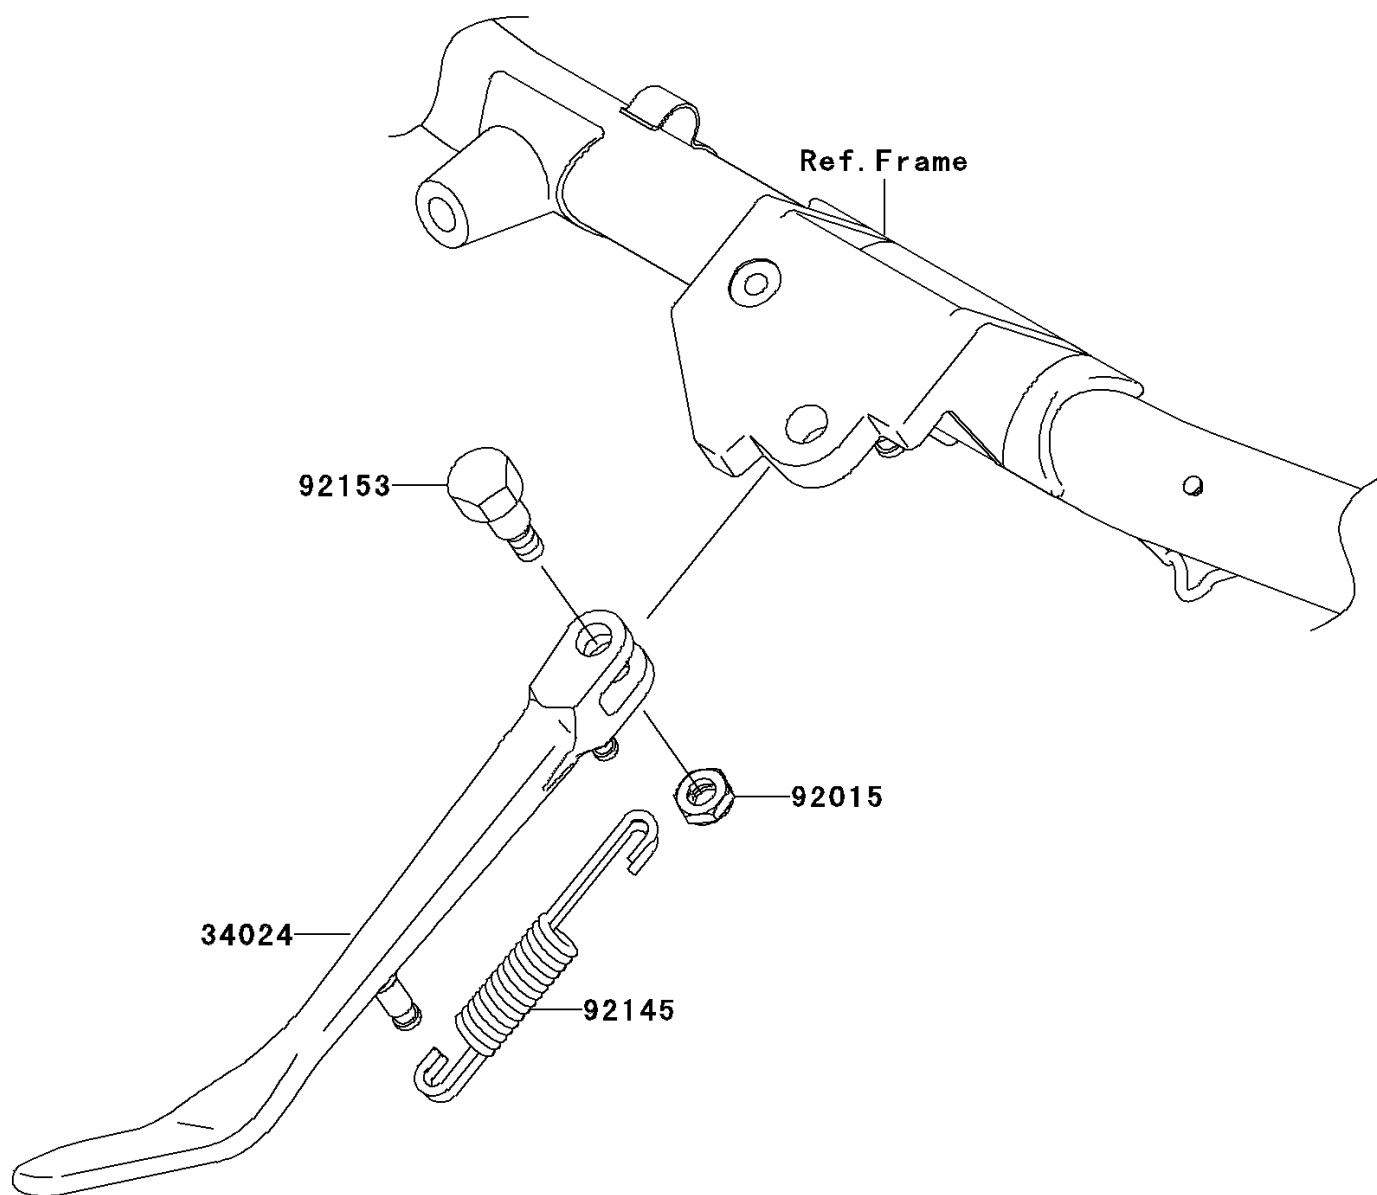

2008 Vulcan® 1500 Classic

PARTS DIAGRAM

Stand(s)

F2190

2008 Vulcan® 1500 Classic

PARTS LIST

Stand(s)

ITEM NAME

PART NUMBER

QUANTITY
