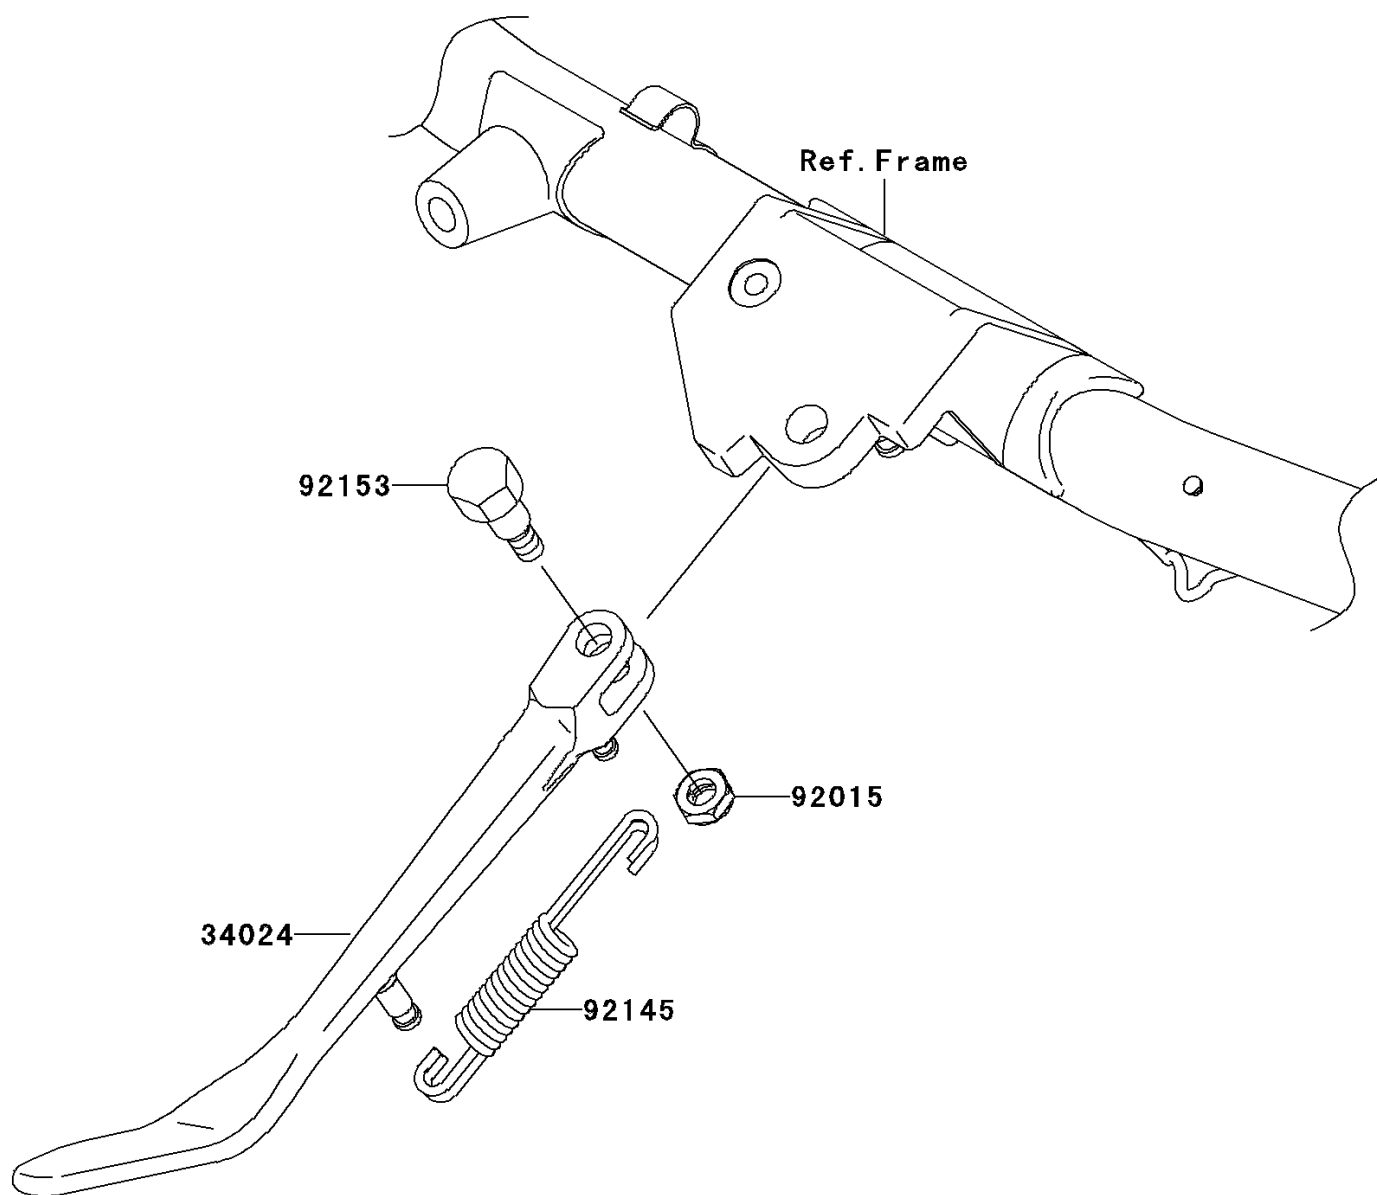

2007 Vulcan 1500 Classic

Kawasaki

Let the Good Times Roll®

PARTS DIAGRAM

Stand(s)

F2190

2007 Vulcan 1500 Classic

PARTS LIST

Stand(s)

ITEM NAME	PART NUMBER	QUANTITY
-----------	-------------	----------
