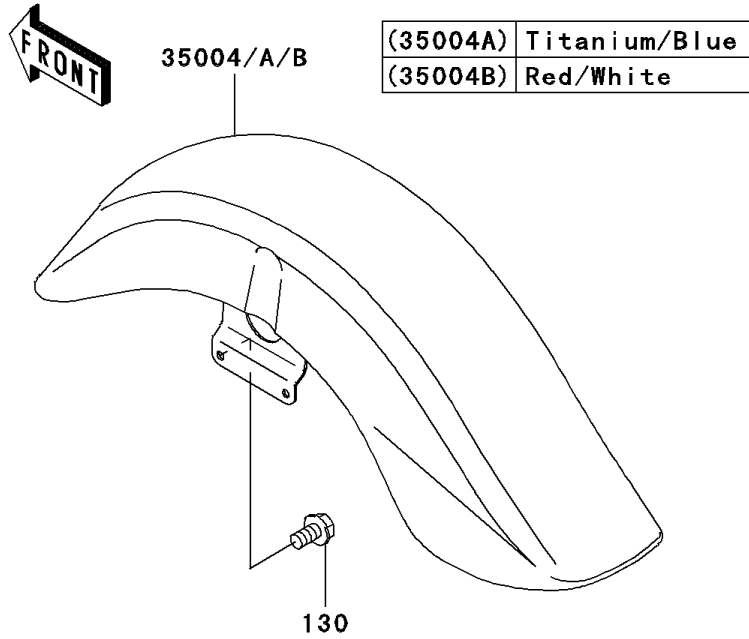

2008 Vulcan® 1500 Classic

PARTS DIAGRAM

Fenders

F2170

WD

WD

(35022A)	Titanium/Blue
(35022B)	Red/White

2008 Vulcan® 1500 Classic

PARTS LIST

Fenders

ITEM NAME

PART NUMBER

QUANTITY
