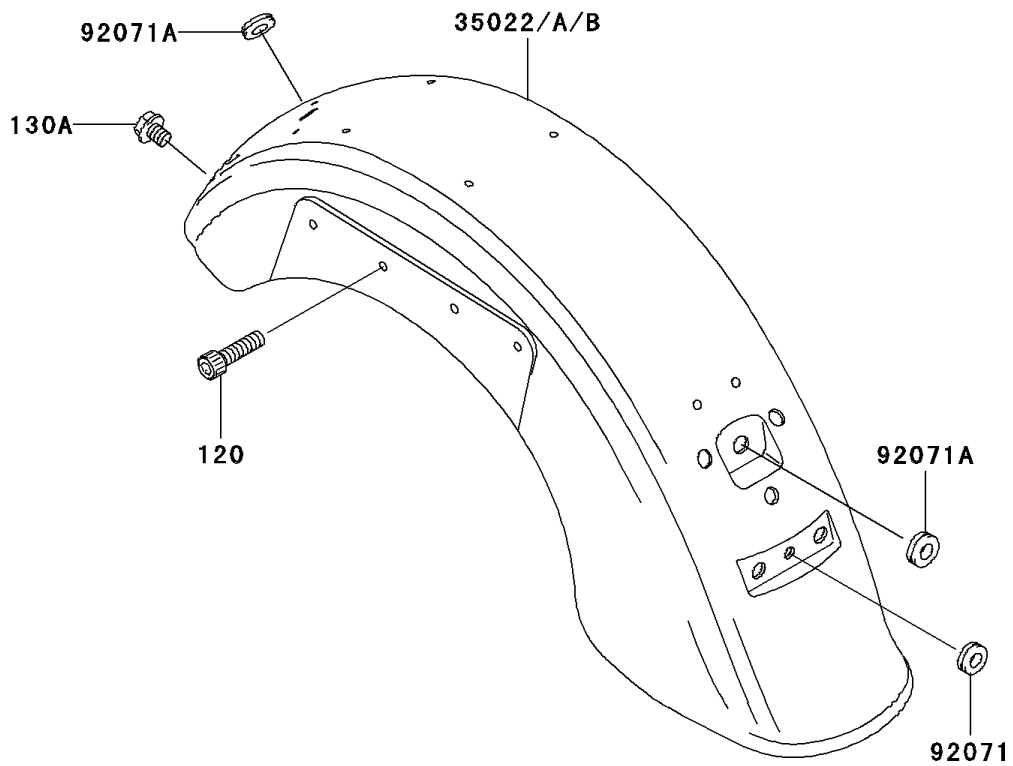

2008 Vulcan® 1500 Classic

PARTS DIAGRAM

Fenders

F2170

WD

WD

(35022A)	Titanium/Blue
(35022B)	Red/White

2008 Vulcan® 1500 Classic

PARTS LIST

Fenders

ITEM NAME

PART NUMBER

QUANTITY
