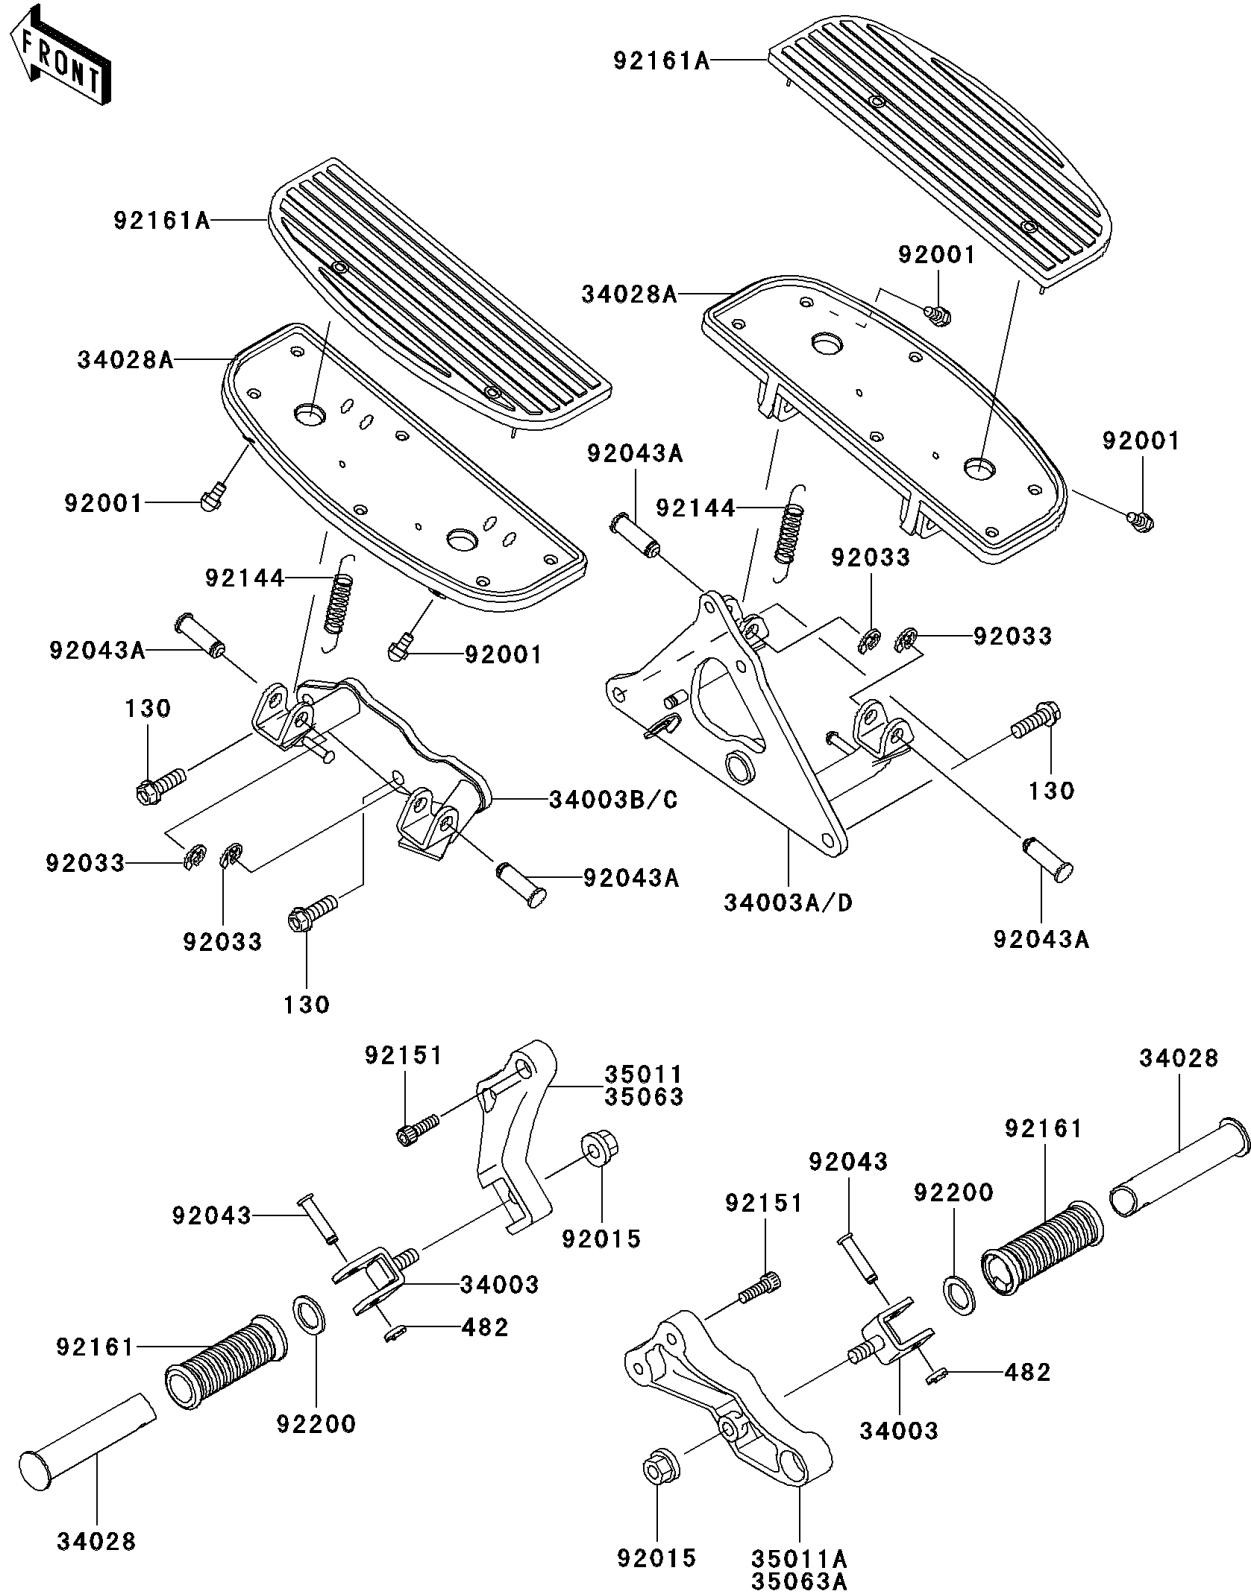

2008 Vulcan® 1500 Classic

PARTS DIAGRAM

Footrests

F2160

2008 Vulcan® 1500 Classic

PARTS LIST

Footrests

ITEM NAME

PART NUMBER

QUANTITY
