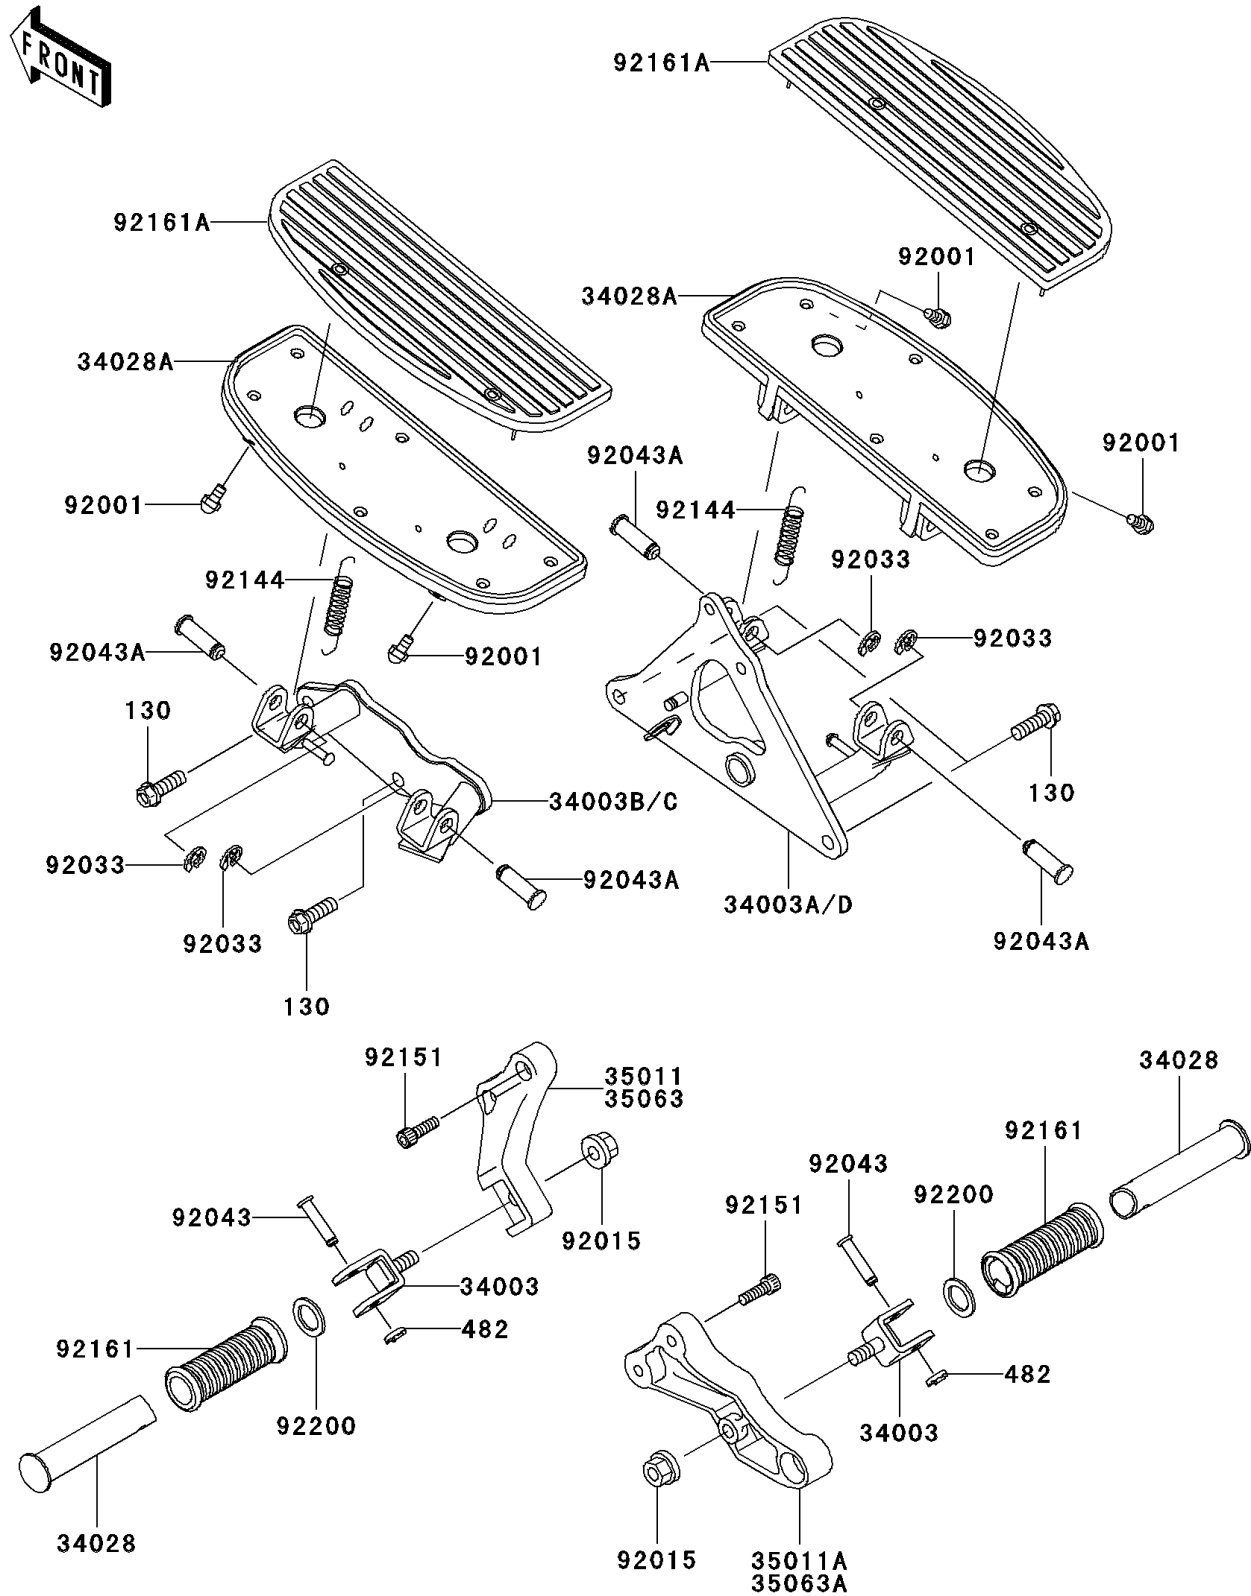

2007 Vulcan 1500 Classic

PARTS DIAGRAM

Footrests

F2160

2007 Vulcan 1500 Classic

PARTS LIST

Footrests

ITEM NAME

PART NUMBER

QUANTITY
