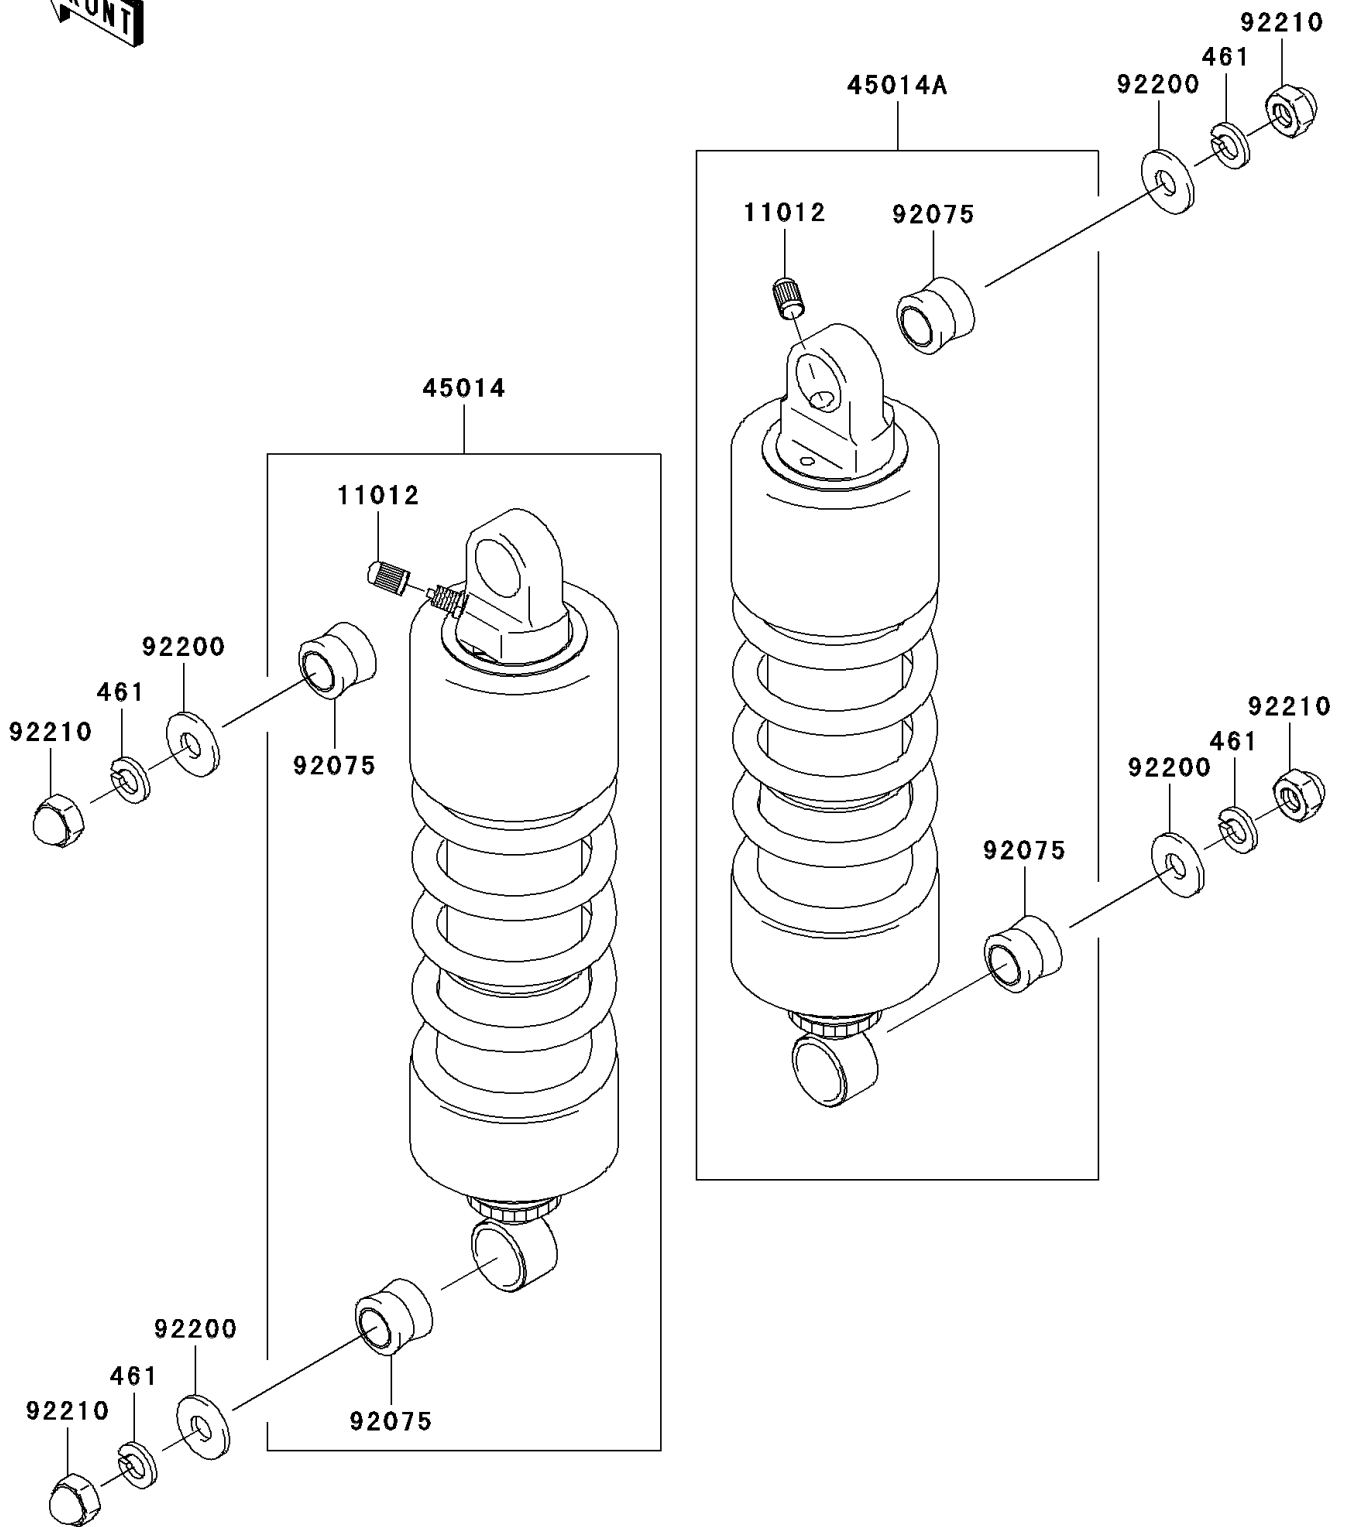

2006 Vulcan 1500 Classic

PARTS DIAGRAM

Suspension/Shock Absorber

F2151

2006 Vulcan 1500 Classic

PARTS LIST

Suspension/Shock Absorber

ITEM NAME

PART NUMBER

QUANTITY
