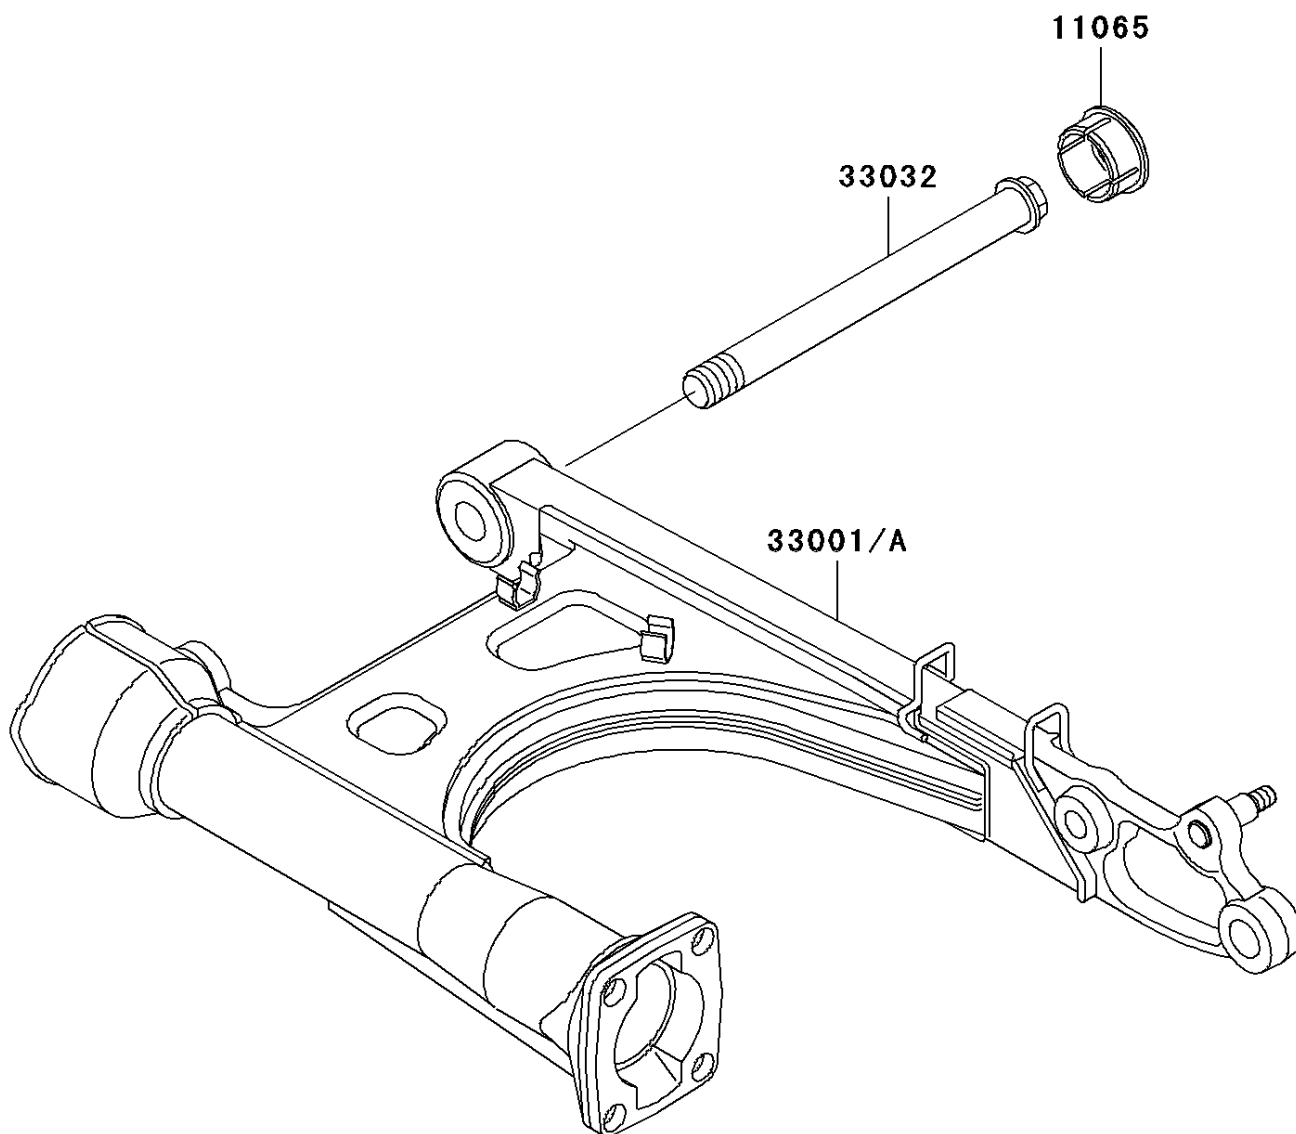

2007 Vulcan 1500 Classic

PARTS DIAGRAM

Swingarm

2007 Vulcan 1500 Classic

PARTS LIST

Swingarm

ITEM NAME

PART NUMBER

QUANTITY
