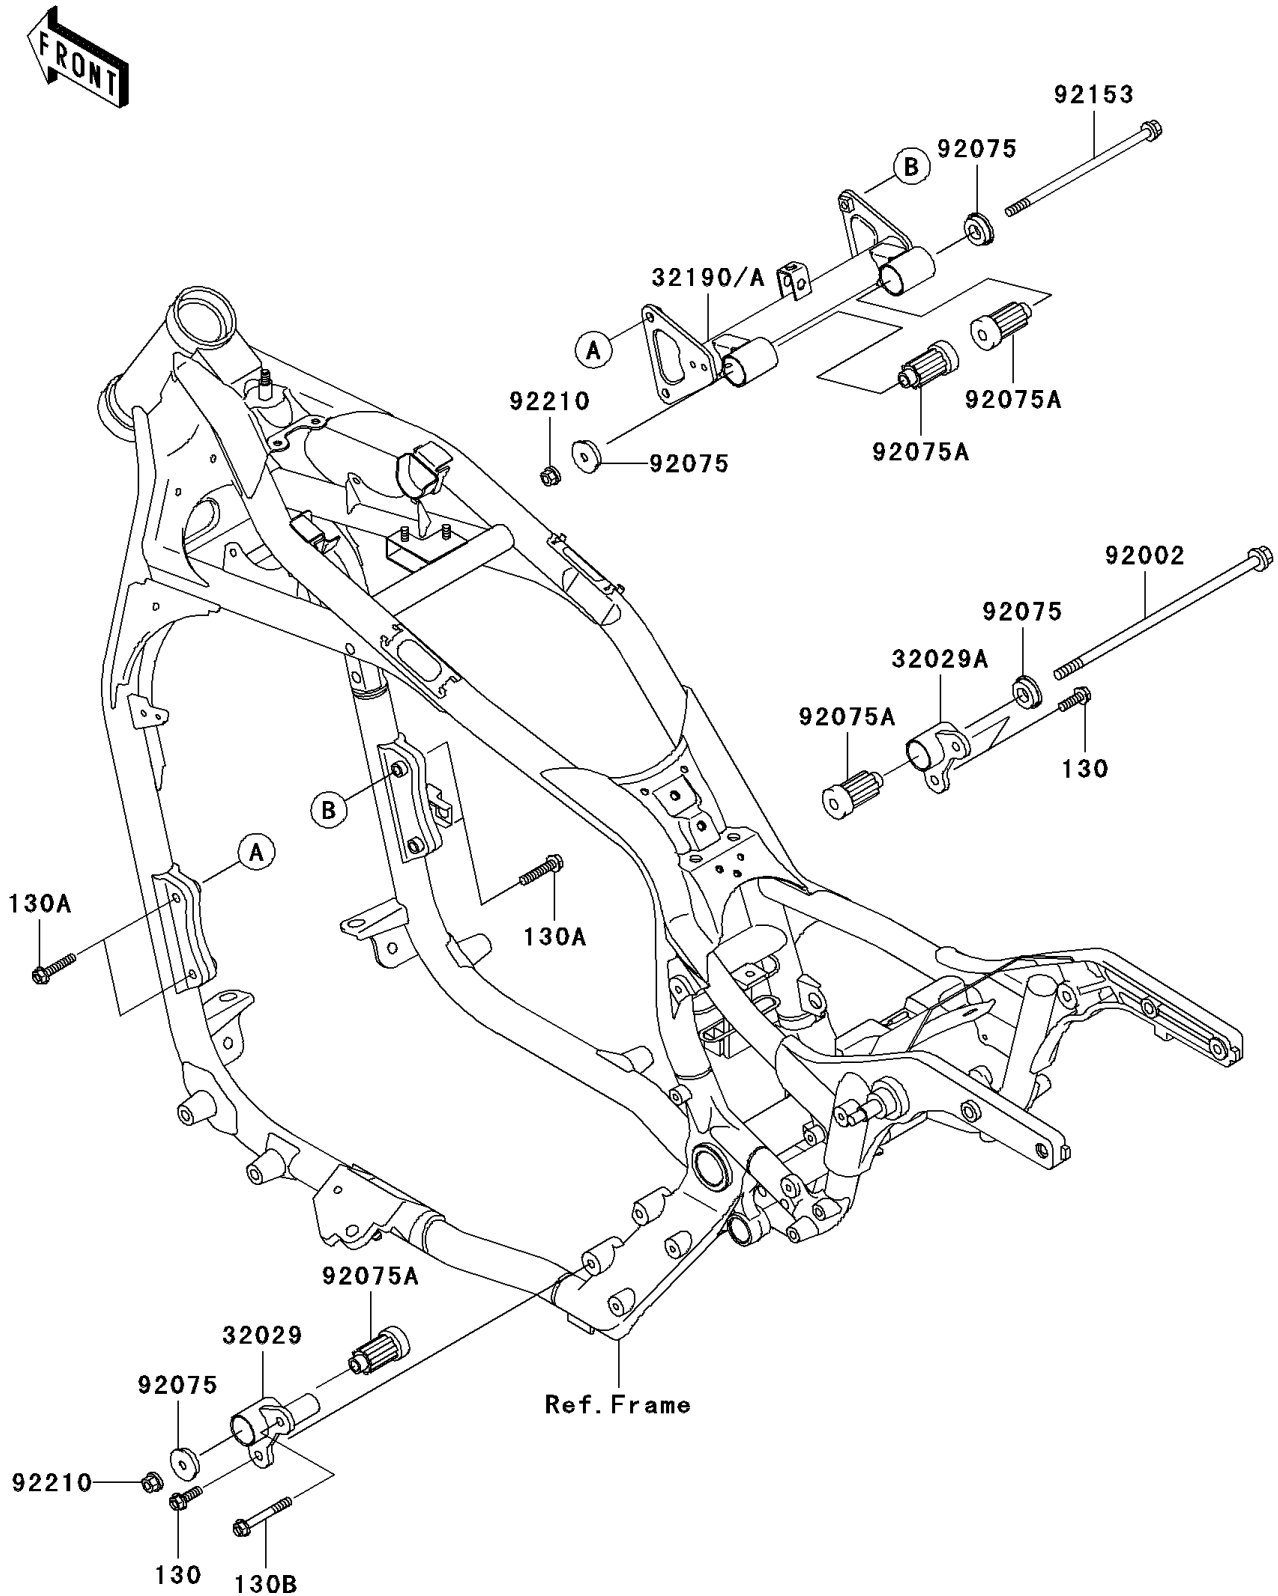

2007 Vulcan 1500 Classic

PARTS DIAGRAM

Engine Mount

F2122

2007 Vulcan 1500 Classic

PARTS LIST Engine Mount

ITEM NAME	PART NUMBER	QUANTITY
-----------	-------------	----------
