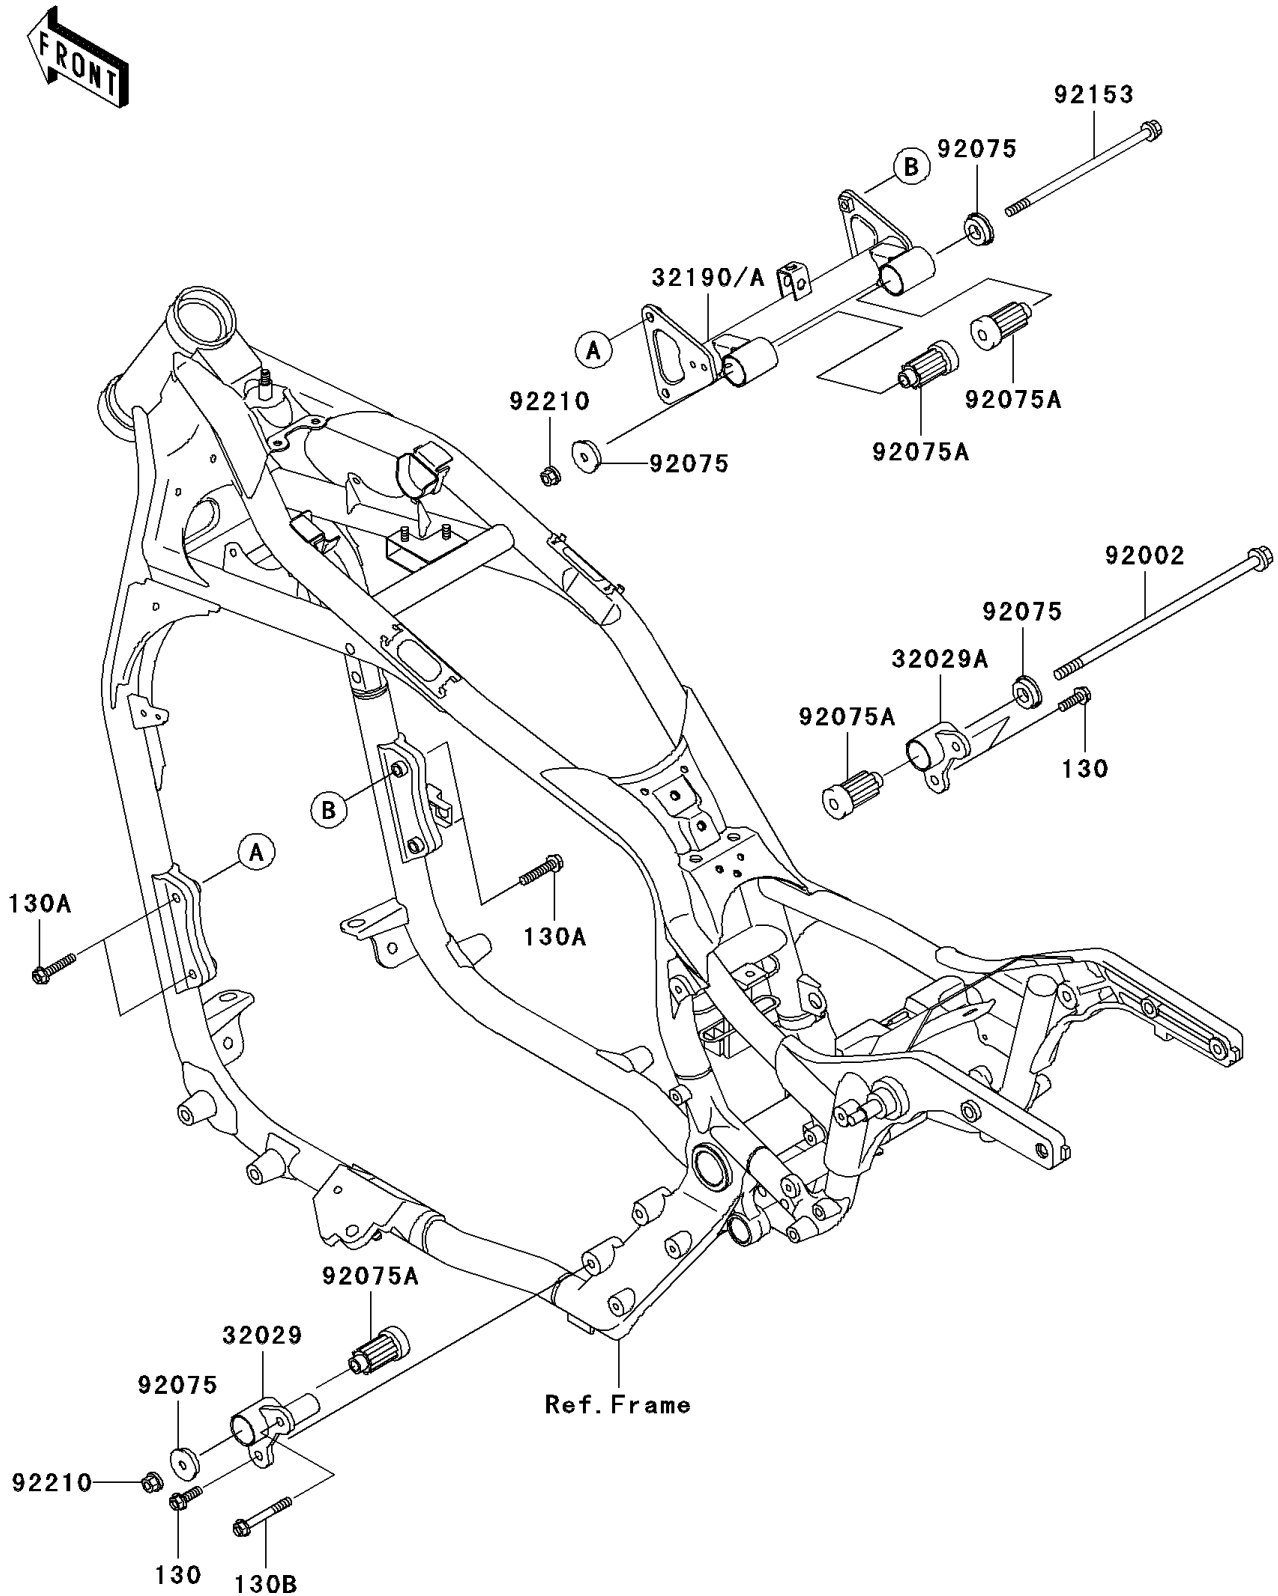

2006 Vulcan 1500 Classic

PARTS DIAGRAM

Engine Mount

F2122

2006 Vulcan 1500 Classic

PARTS LIST Engine Mount

ITEM NAME	PART NUMBER	QUANTITY
-----------	-------------	----------
