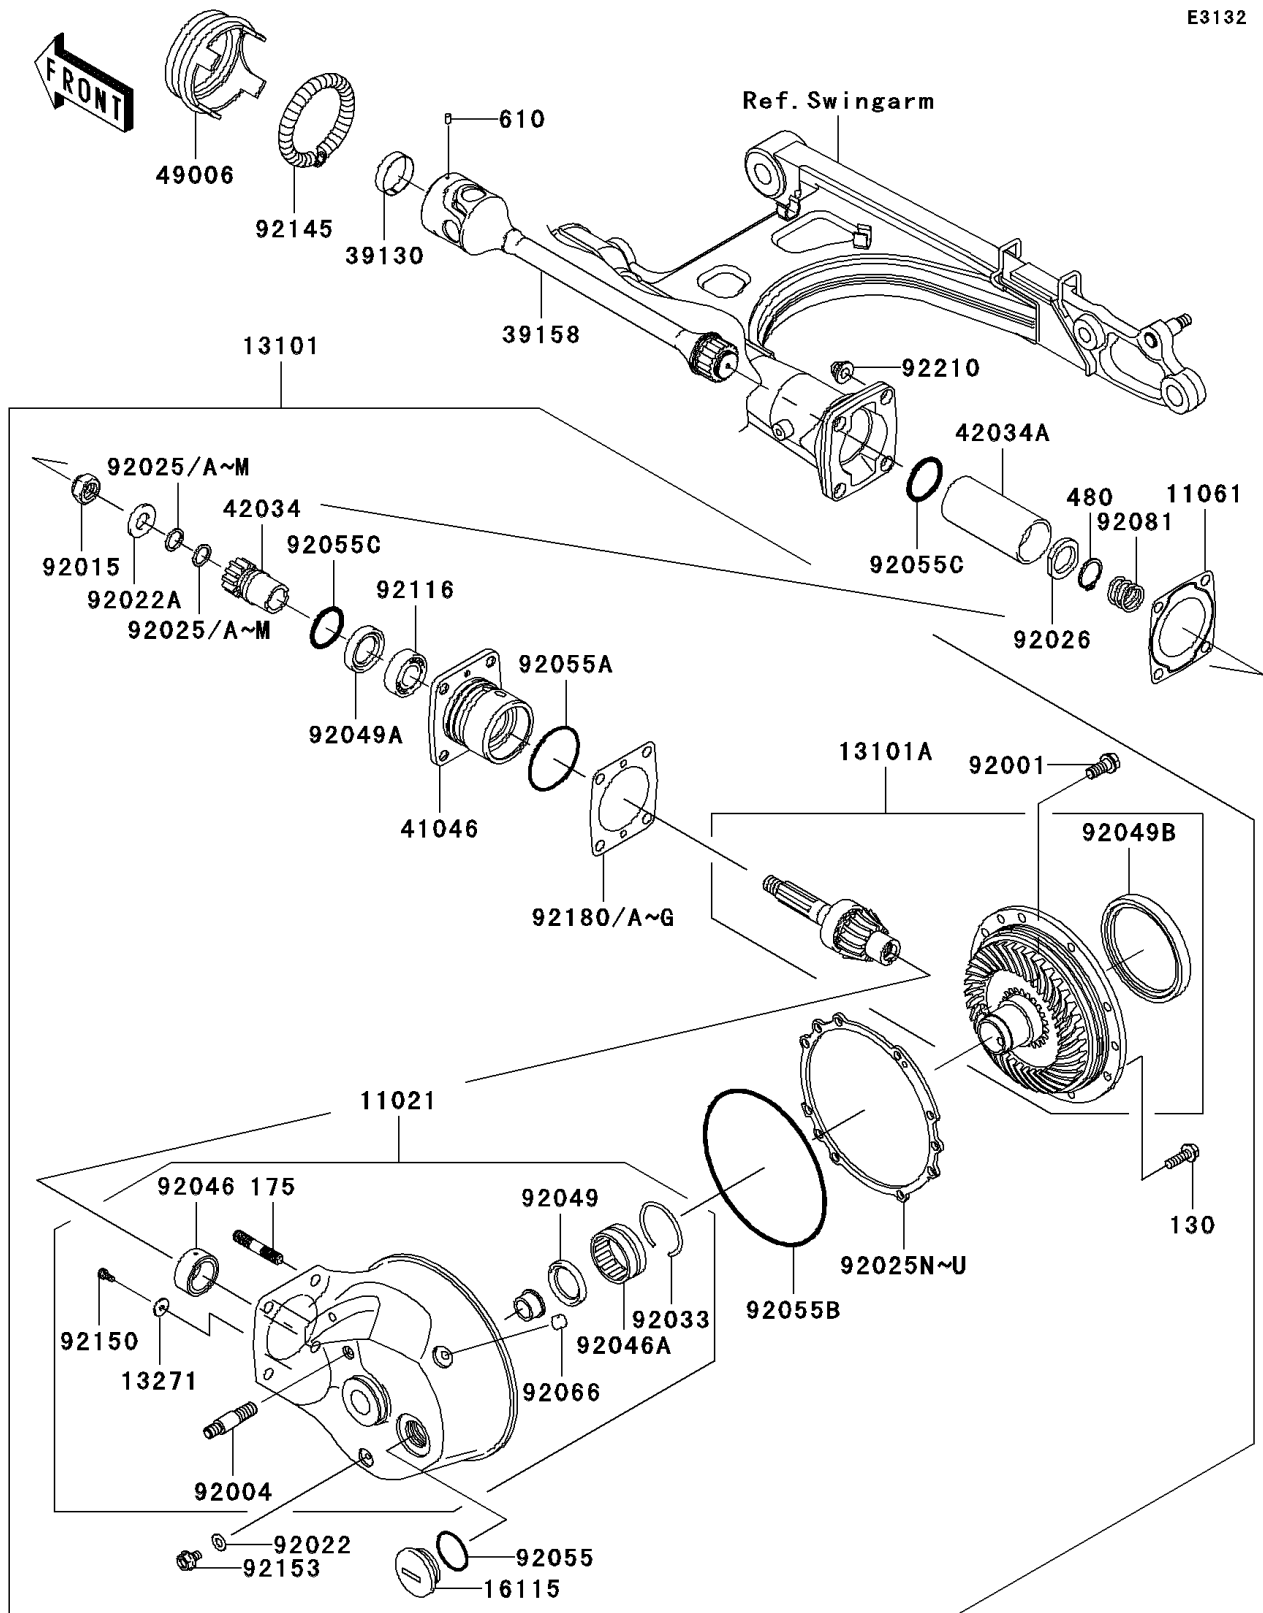

2007 Vulcan 1500 Classic

PARTS DIAGRAM

Drive Shaft/Final Gear

E3132

2007 Vulcan 1500 Classic

PARTS LIST

Drive Shaft/Final Gear

ITEM NAME	PART NUMBER	QUANTITY
-----------	-------------	----------
