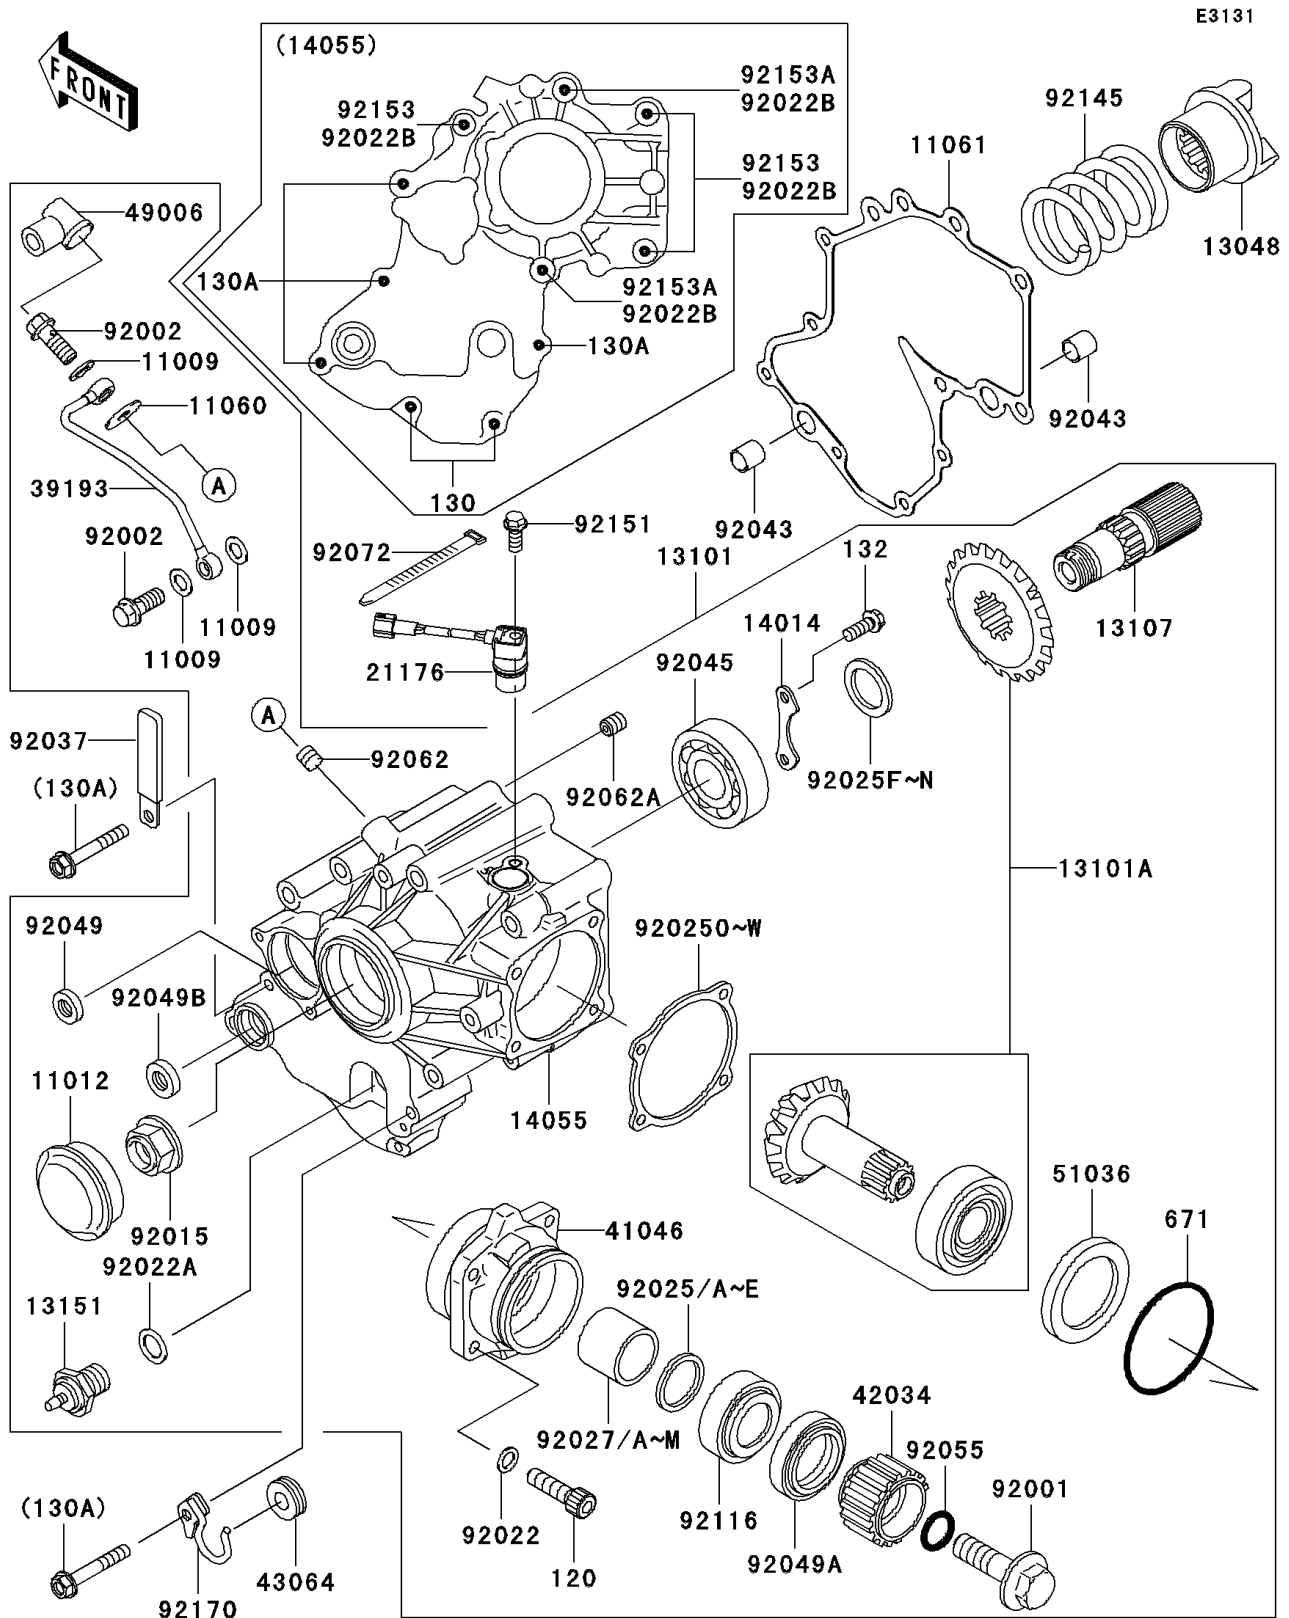

2006 Vulcan 1500 Classic

PARTS DIAGRAM

Front Bevel Gear

2006 Vulcan 1500 Classic

PARTS LIST

Front Bevel Gear

ITEM NAME

PART NUMBER

QUANTITY
