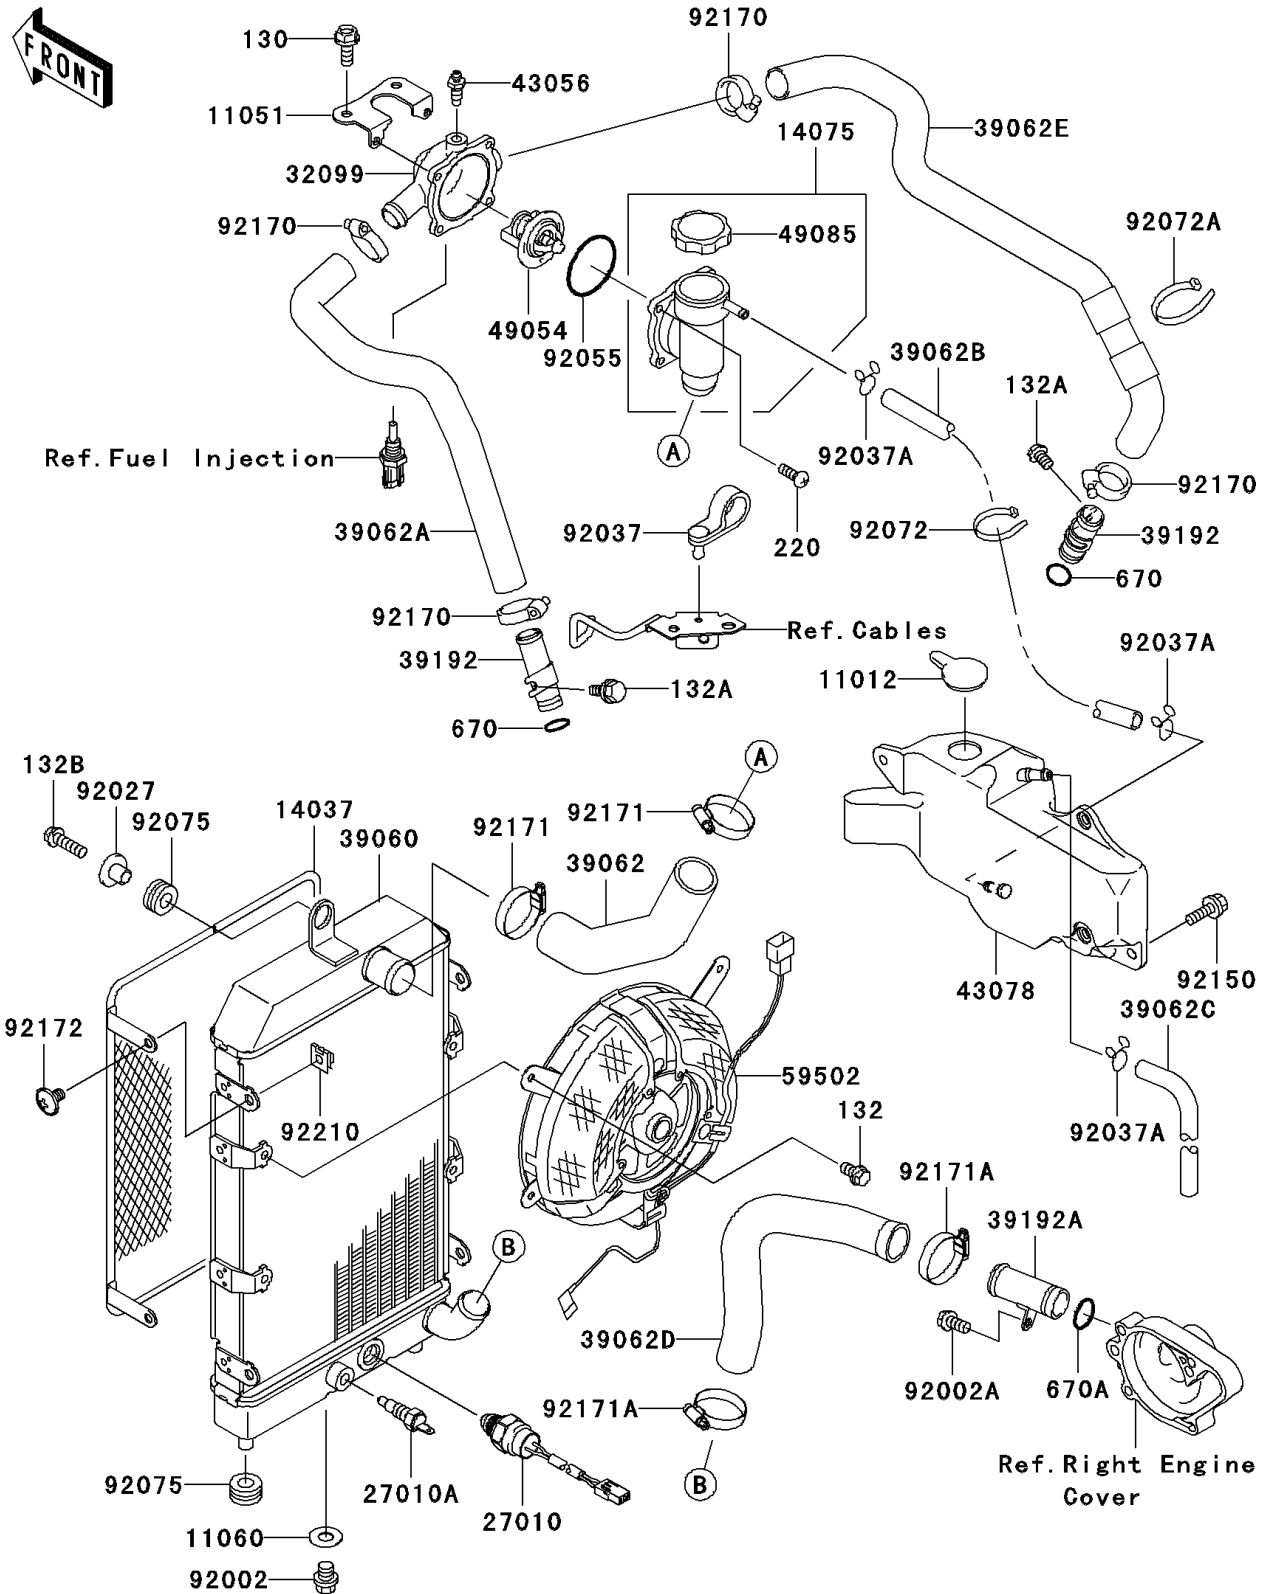

2006 Vulcan 1500 Classic

PARTS DIAGRAM

Radiator

E3032

2006 Vulcan 1500 Classic

PARTS LIST

Radiator

ITEM NAME

PART NUMBER

QUANTITY
