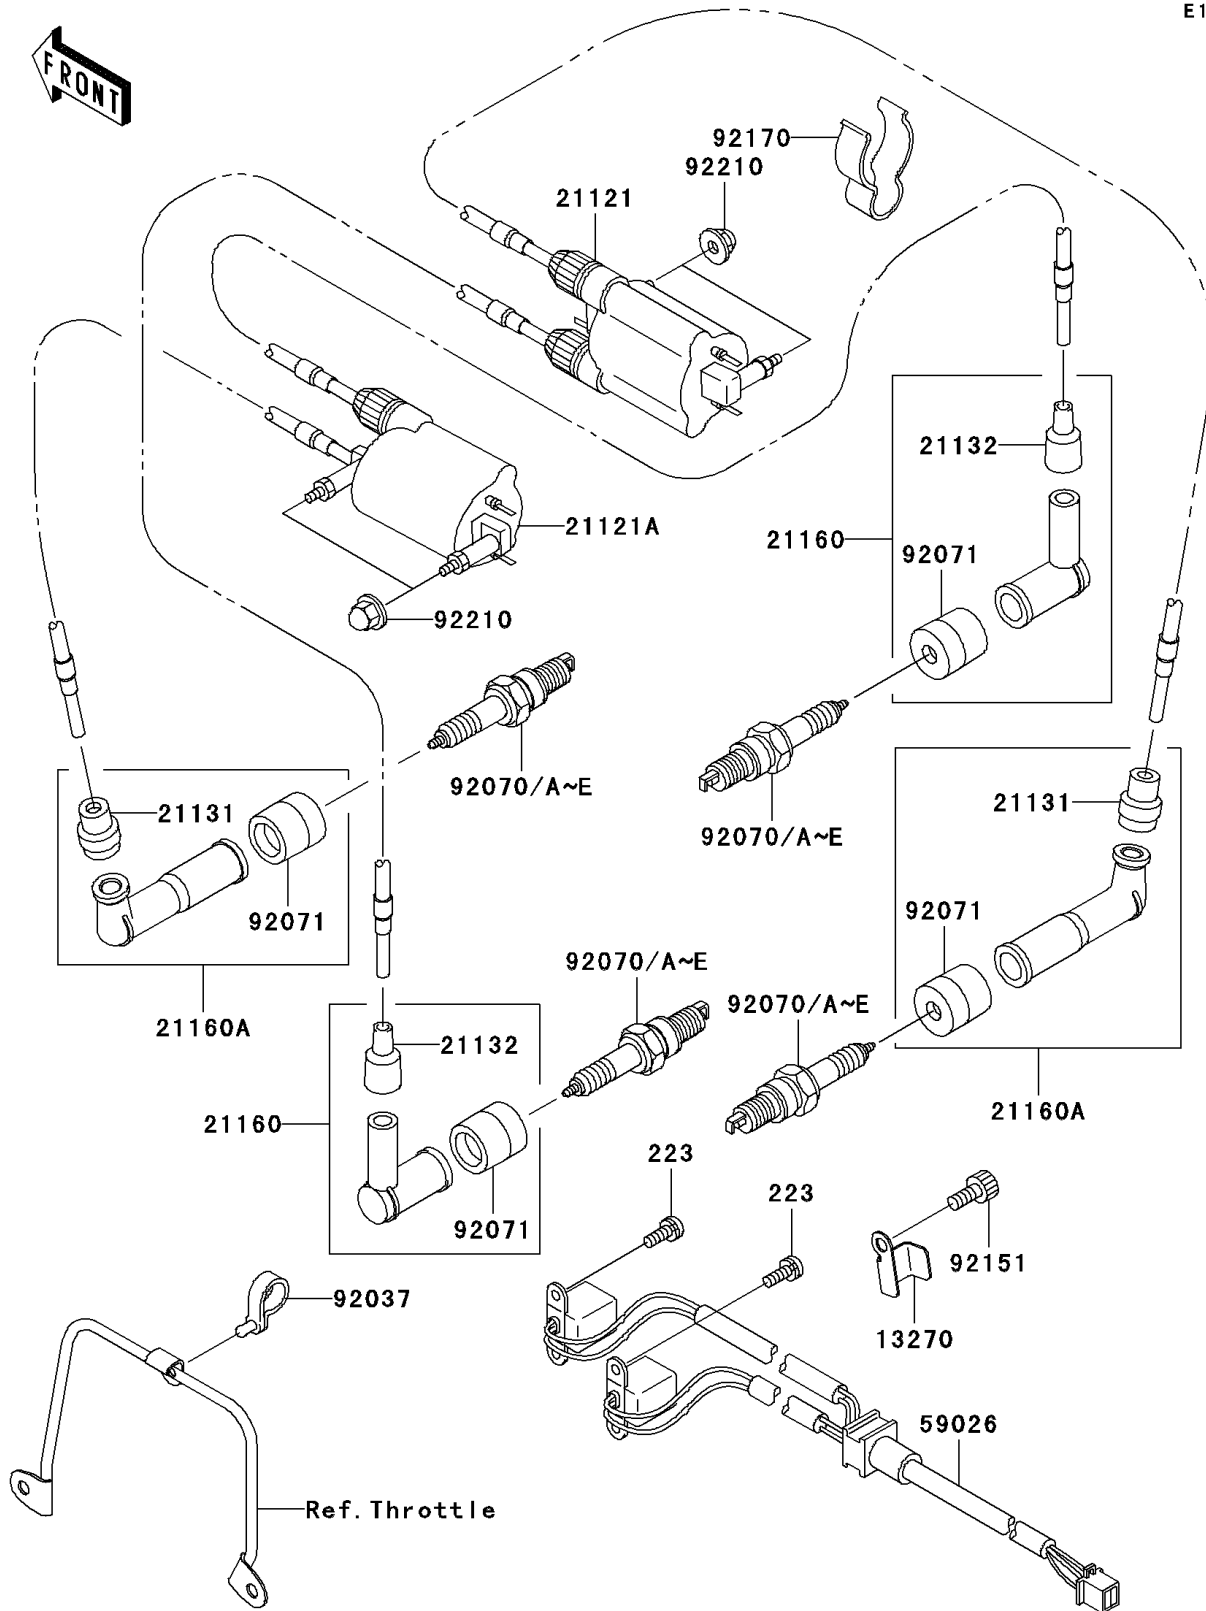

2007 Vulcan 1500 Classic

PARTS DIAGRAM

Ignition System

E1830

2007 Vulcan 1500 Classic

PARTS LIST

Ignition System

ITEM NAME	PART NUMBER	QUANTITY
-----------	-------------	----------
