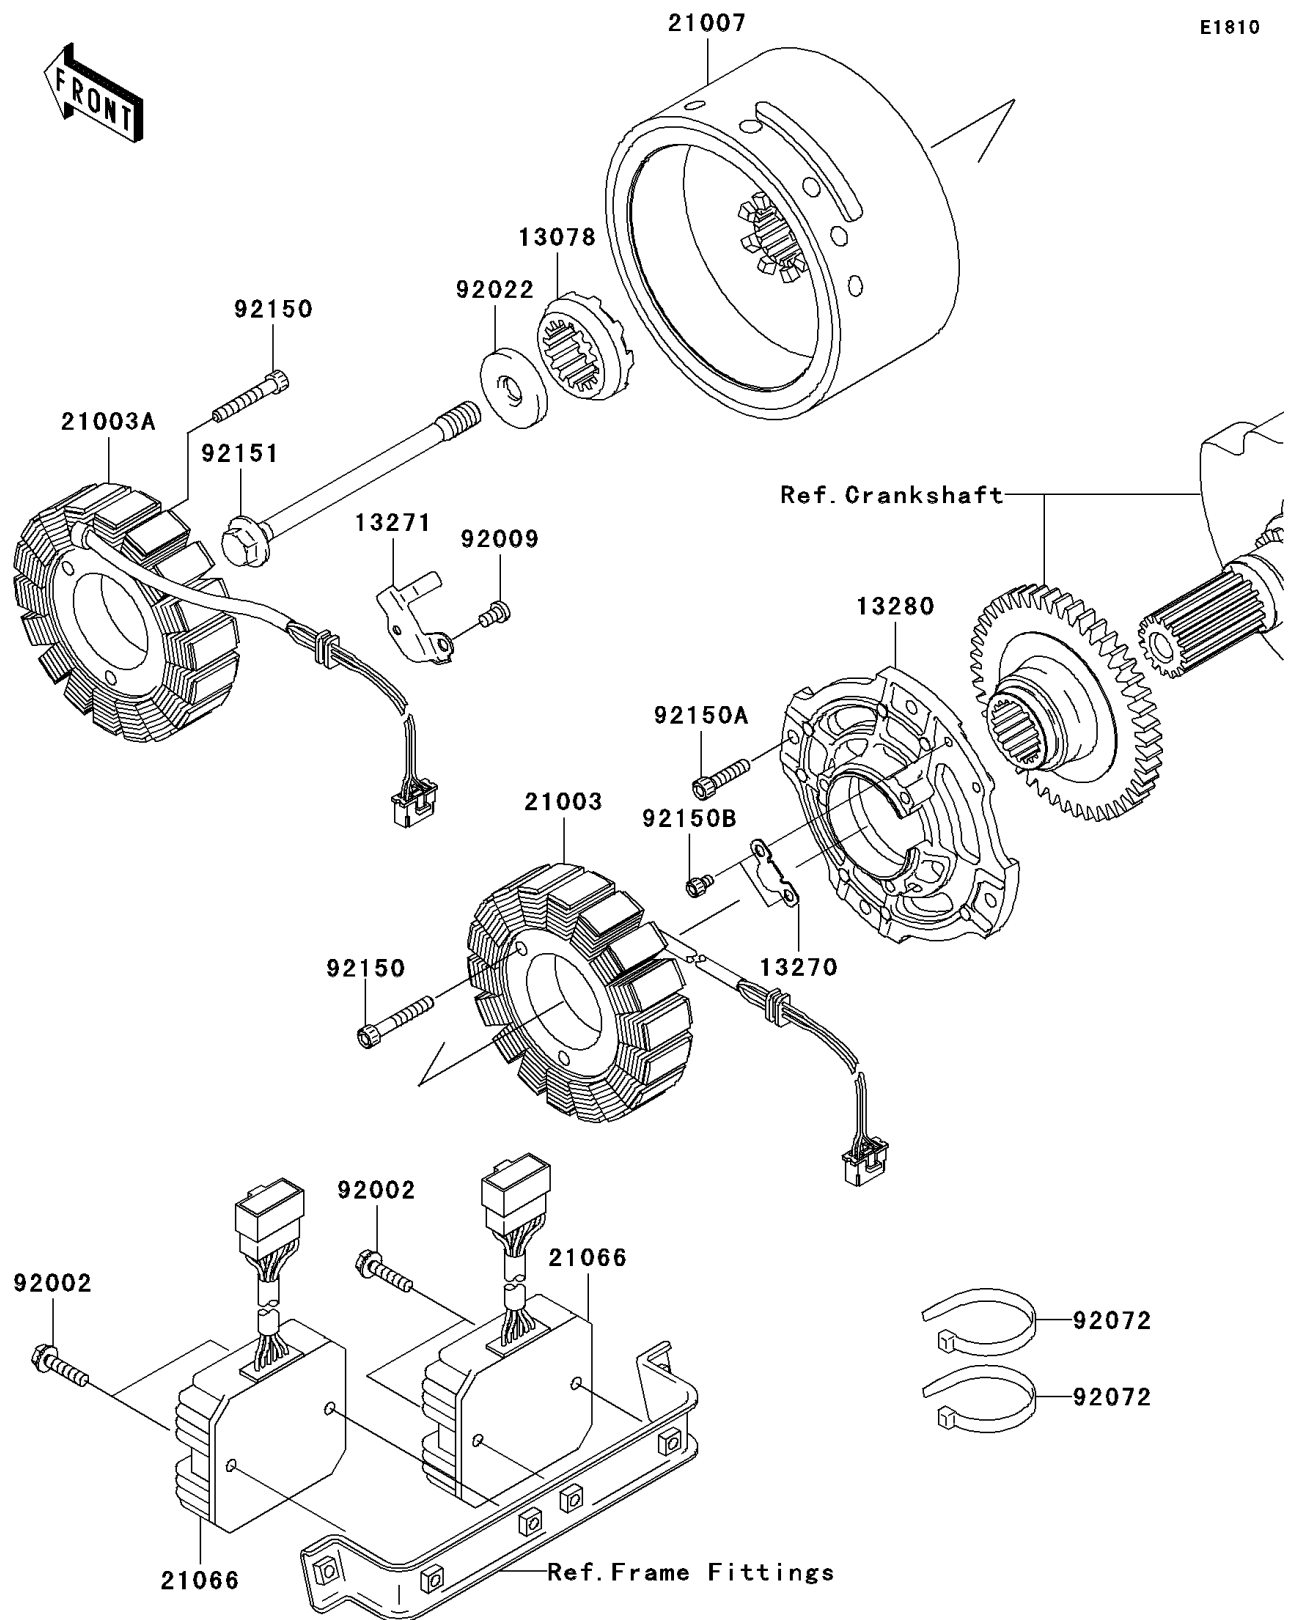

2006 Vulcan 1500 Classic

PARTS DIAGRAM

Generator

2006 Vulcan 1500 Classic

PARTS LIST

Generator

ITEM NAME

PART NUMBER

QUANTITY
