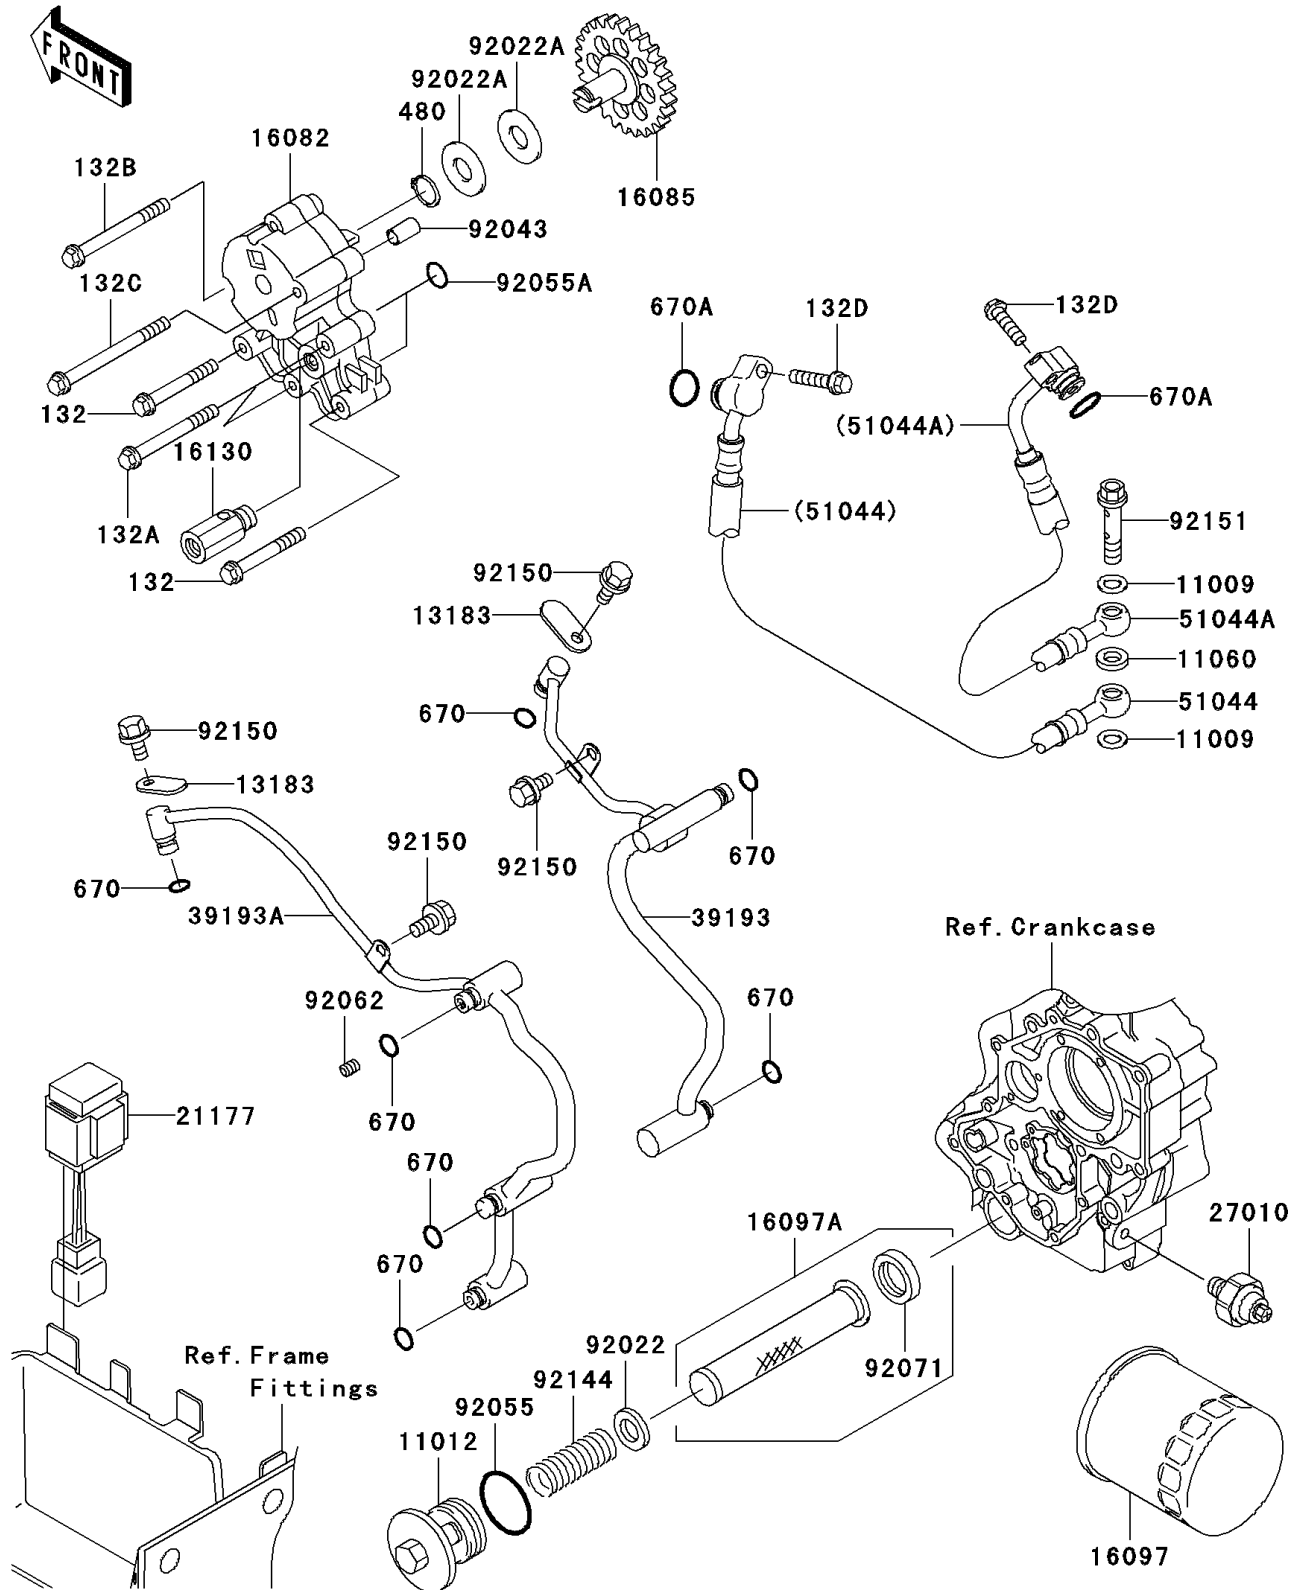

2008 Vulcan® 1500 Classic

PARTS DIAGRAM

Oil Pump/Oil Filter

E1710

2008 Vulcan® 1500 Classic

PARTS LIST

Oil Pump/Oil Filter

ITEM NAME	PART NUMBER	QUANTITY
-----------	-------------	----------
